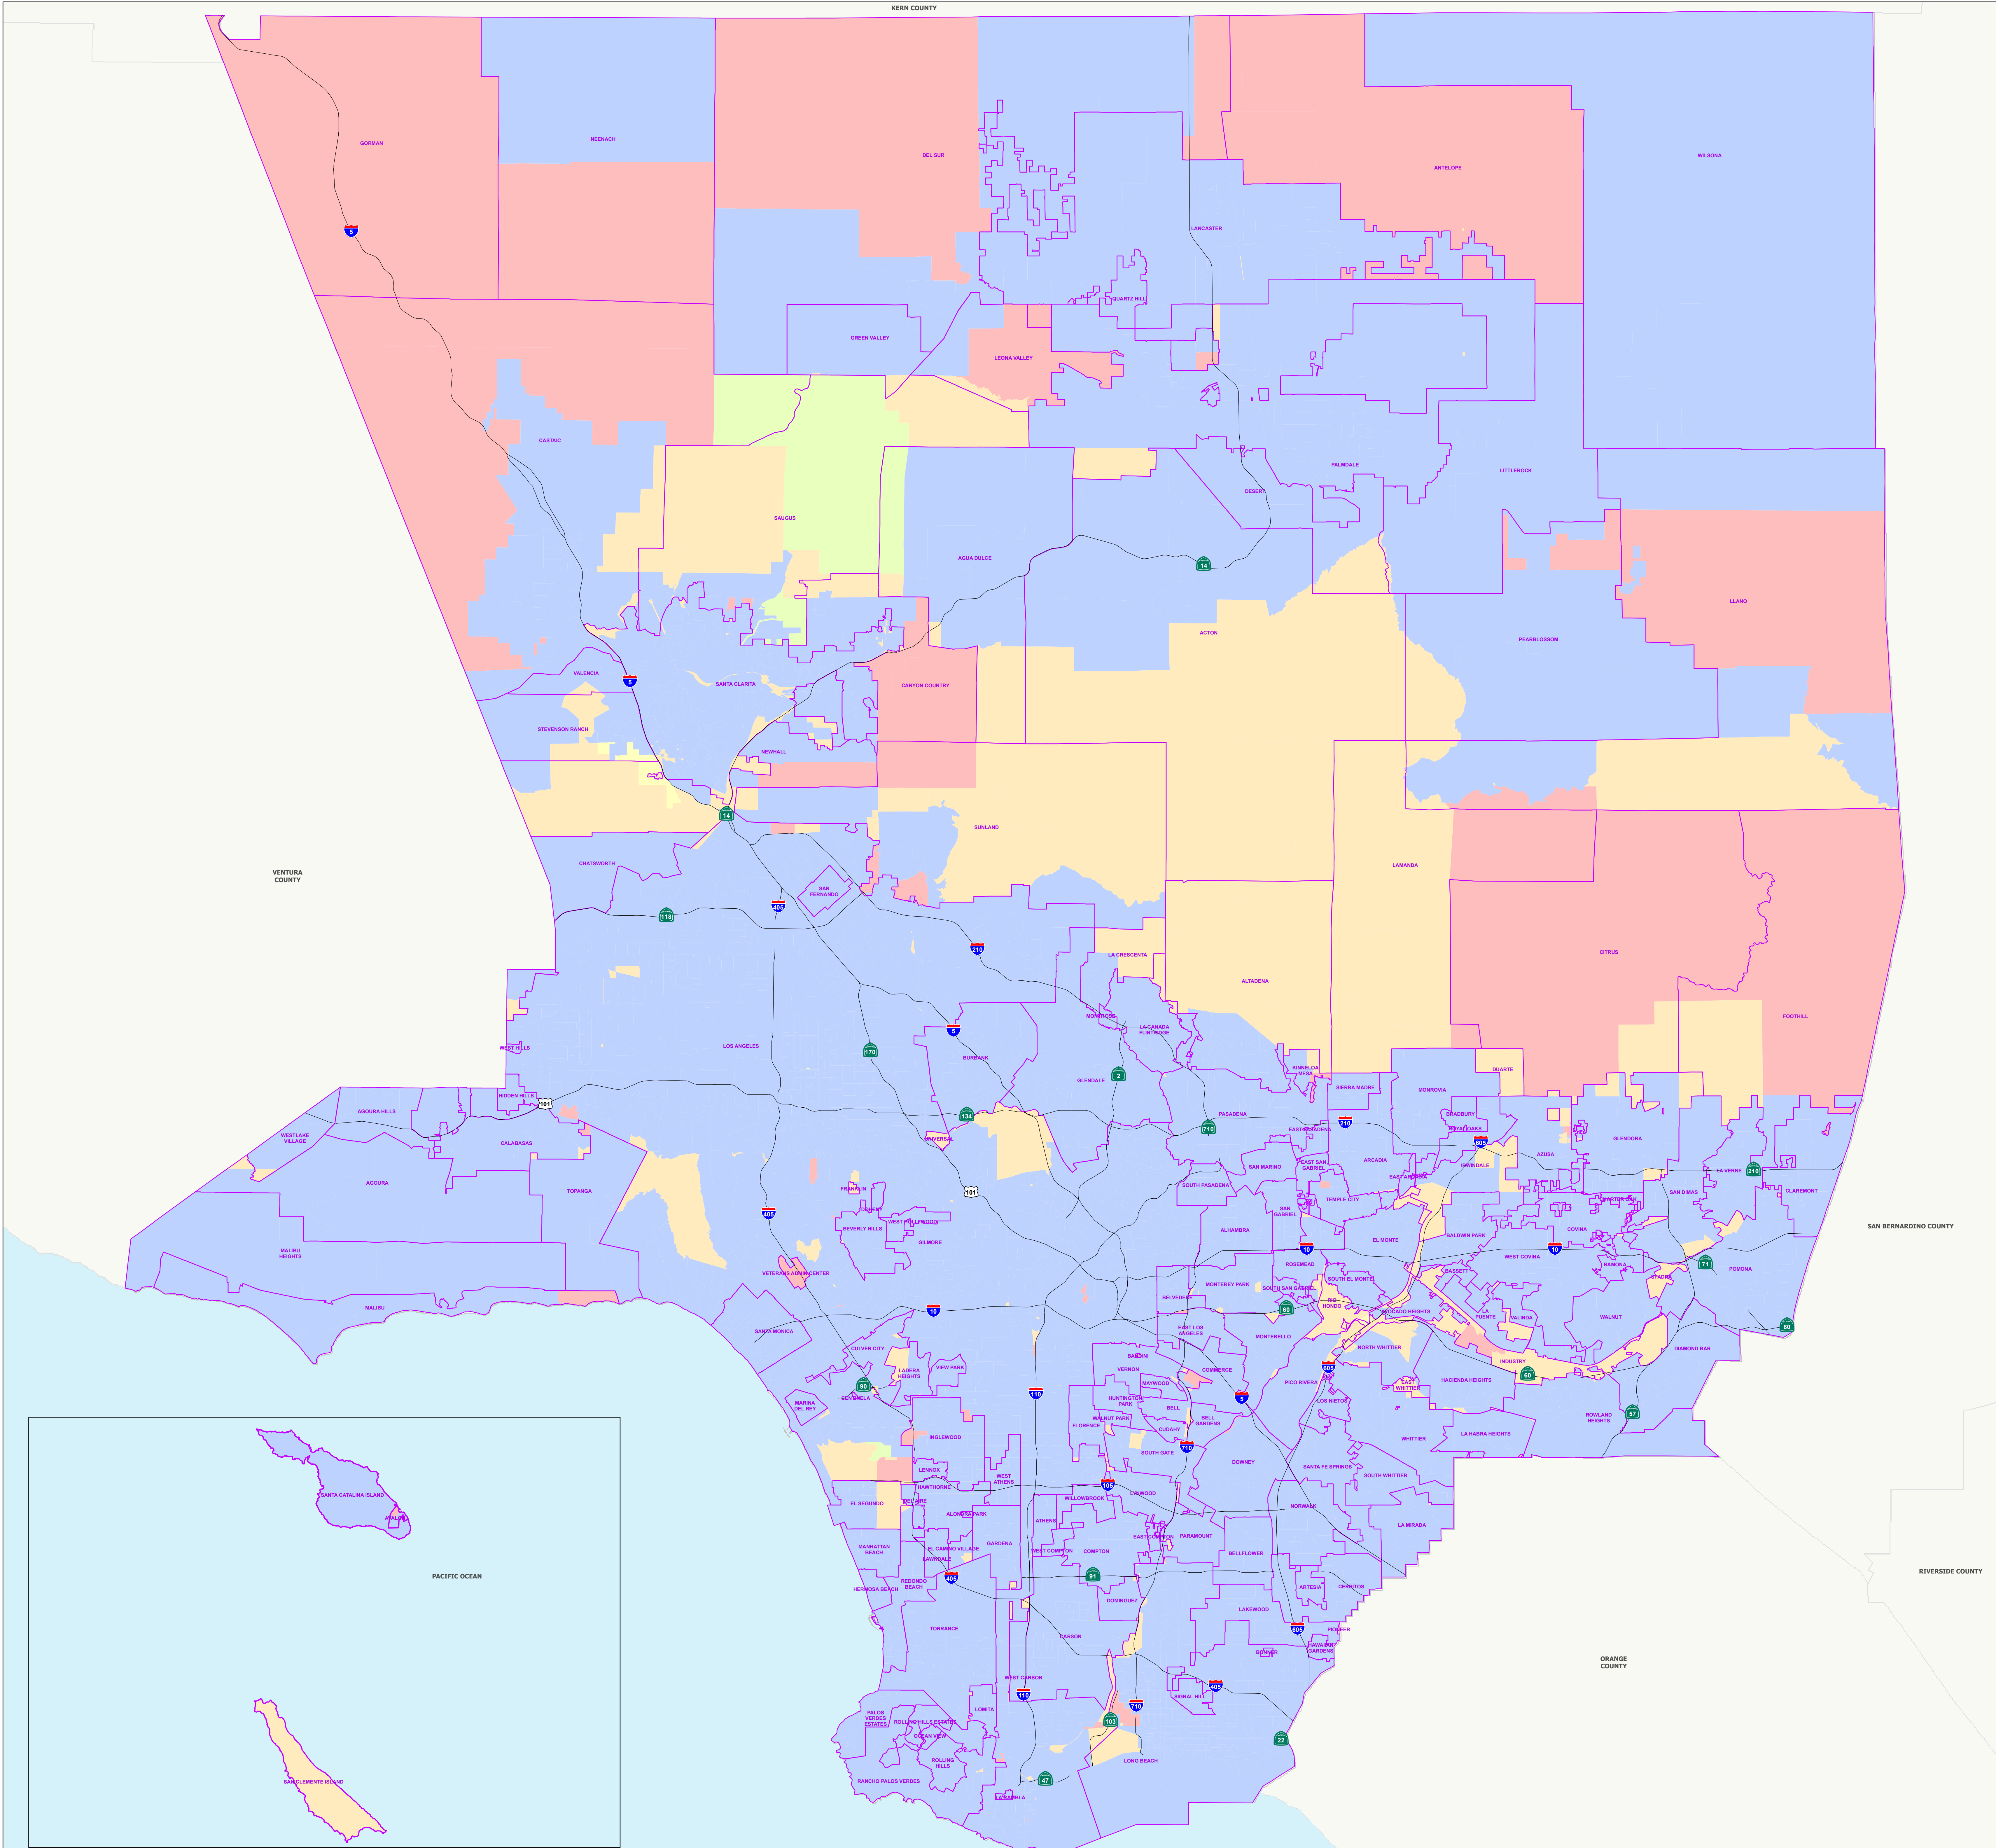

2008 Presidential General Election

Countywide Age 50-59 New Registrants by Election Precinct

Legend

Communities

New Registrants Age 50-59

Percent_50_59

- 0 Percent
- 1-25%
- 26-50%
- 51-75%
- 76-100%

THIS MAP IS SUBJECT TO CHANGE WITHOUT NOTICE
CONTACT REGISTRAR-RECORDER/COUNTY CLERK
PRECINCTING SECTION, 12400 IMPERIAL HIGHWAY
NORWALK, CA 90650 TEL. No. (562) 462-2473