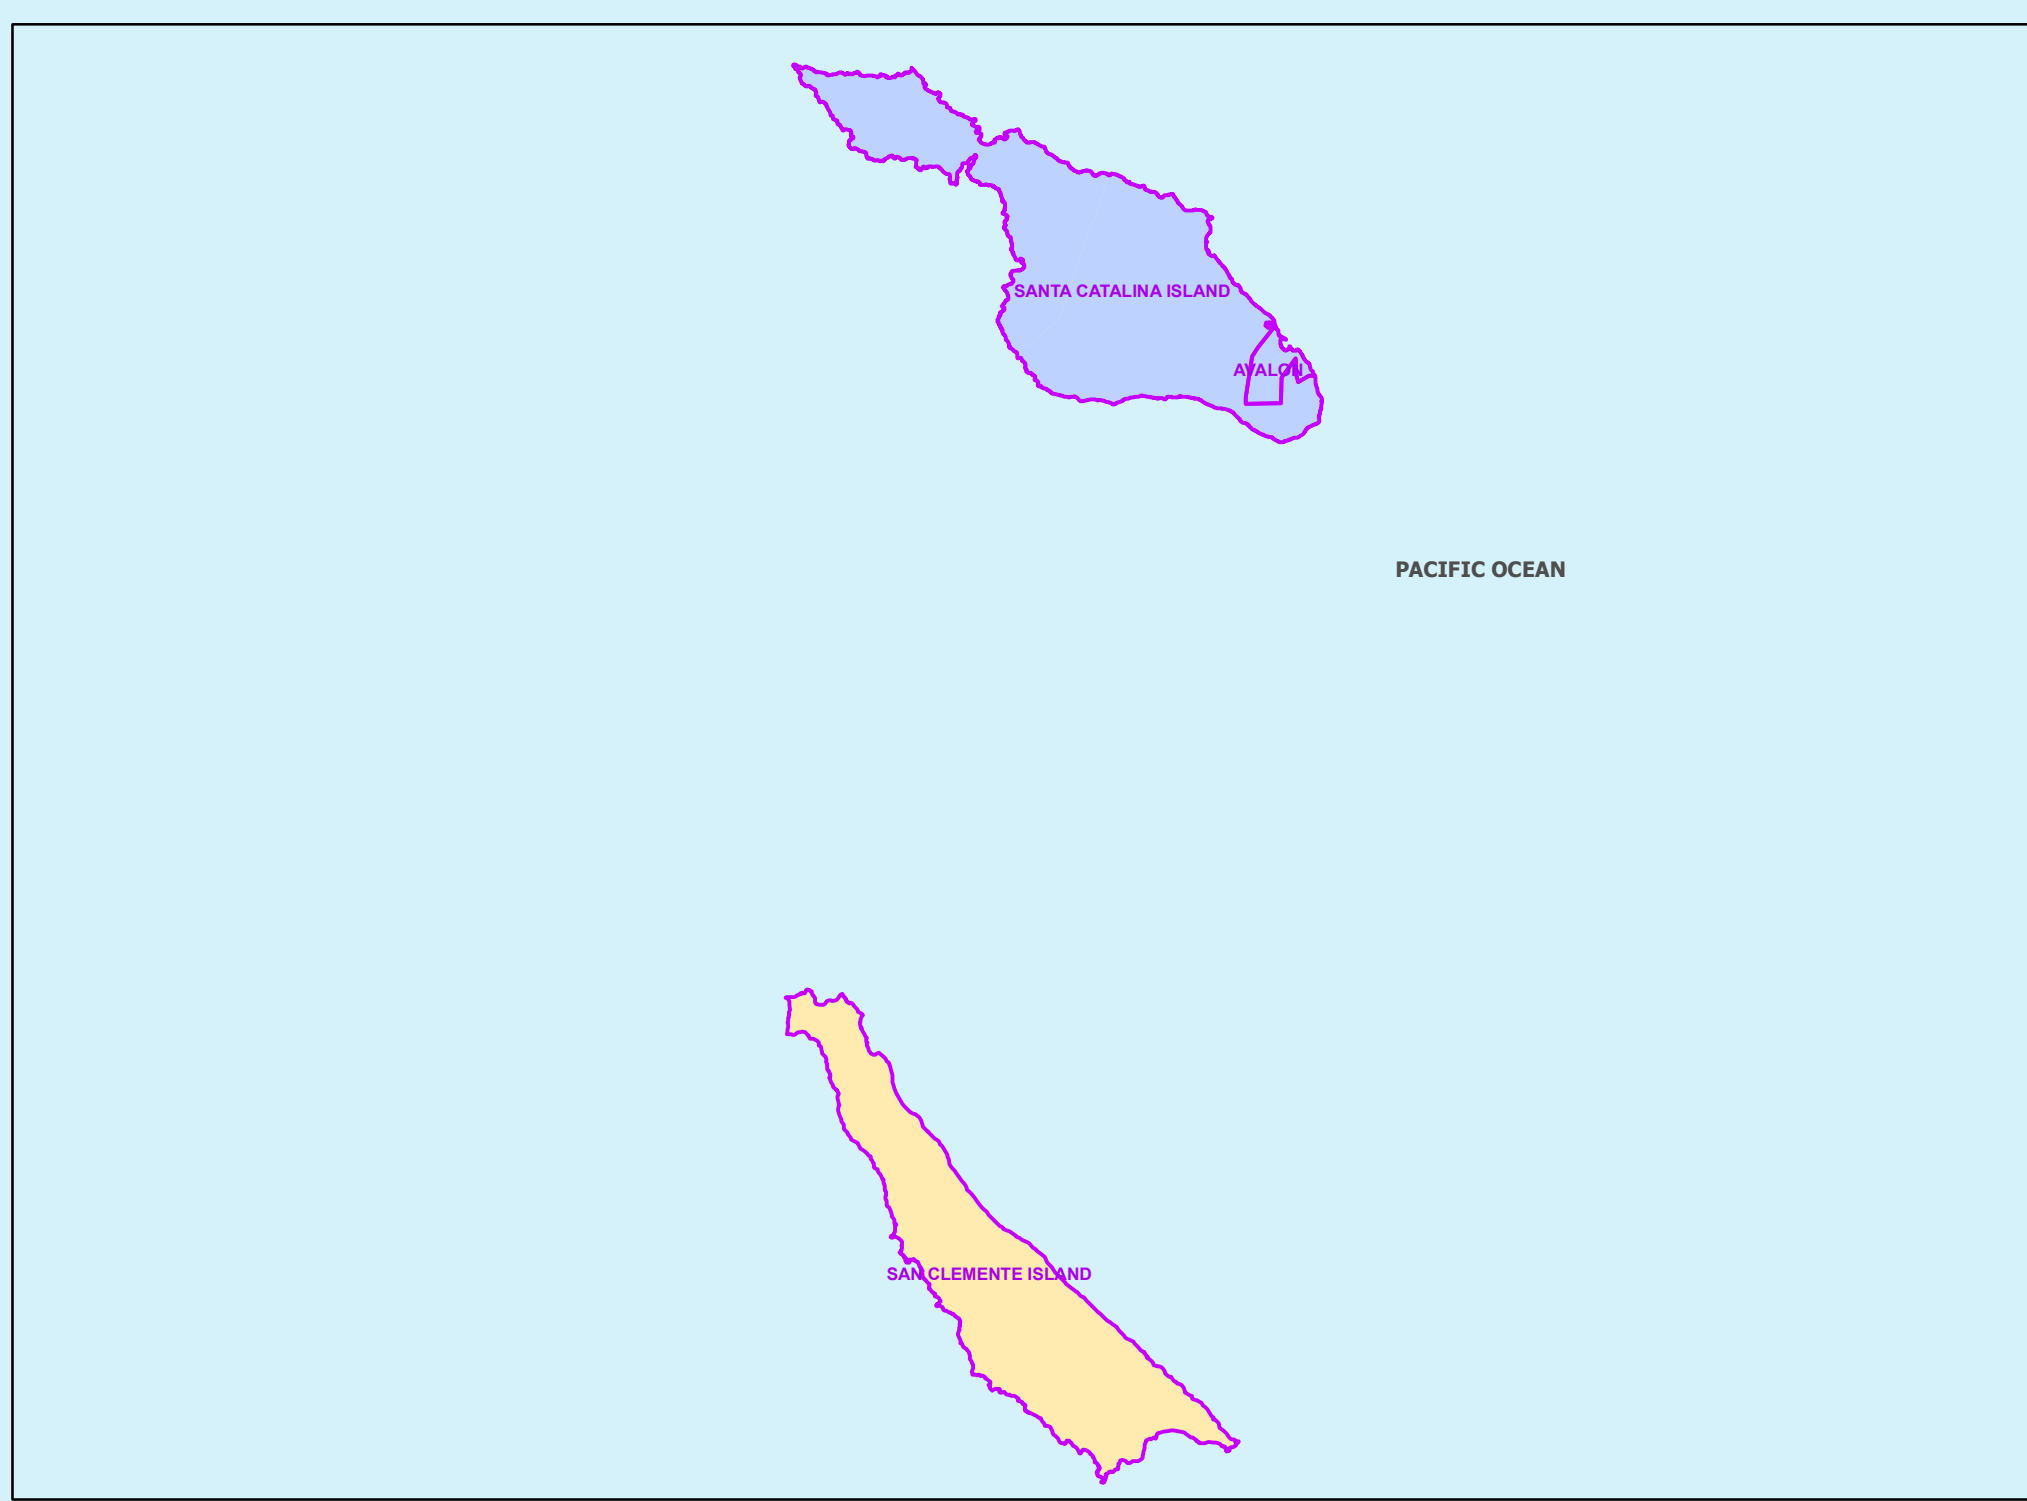

2008 Presidential General Election

Countywide Age 40-49 Votes Cast by Election Precinct

Legend

- Communities
- **Voters by Age 40-49**
- **Percent 40_49**
- 0 Percent
- 1-25%
- 26-50%
- 51-75%
- 76-100%

THIS MAP IS SUBJECT TO CHANGE WITHOUT NOTICE
CONTACT REGISTRAR-RECORDER/COUNTY CLERK
PRECINCTING SECTION, 12400 IMPERIAL HIGHWAY
NORWALK, CA 90650 TEL. No. (562) 462-2473