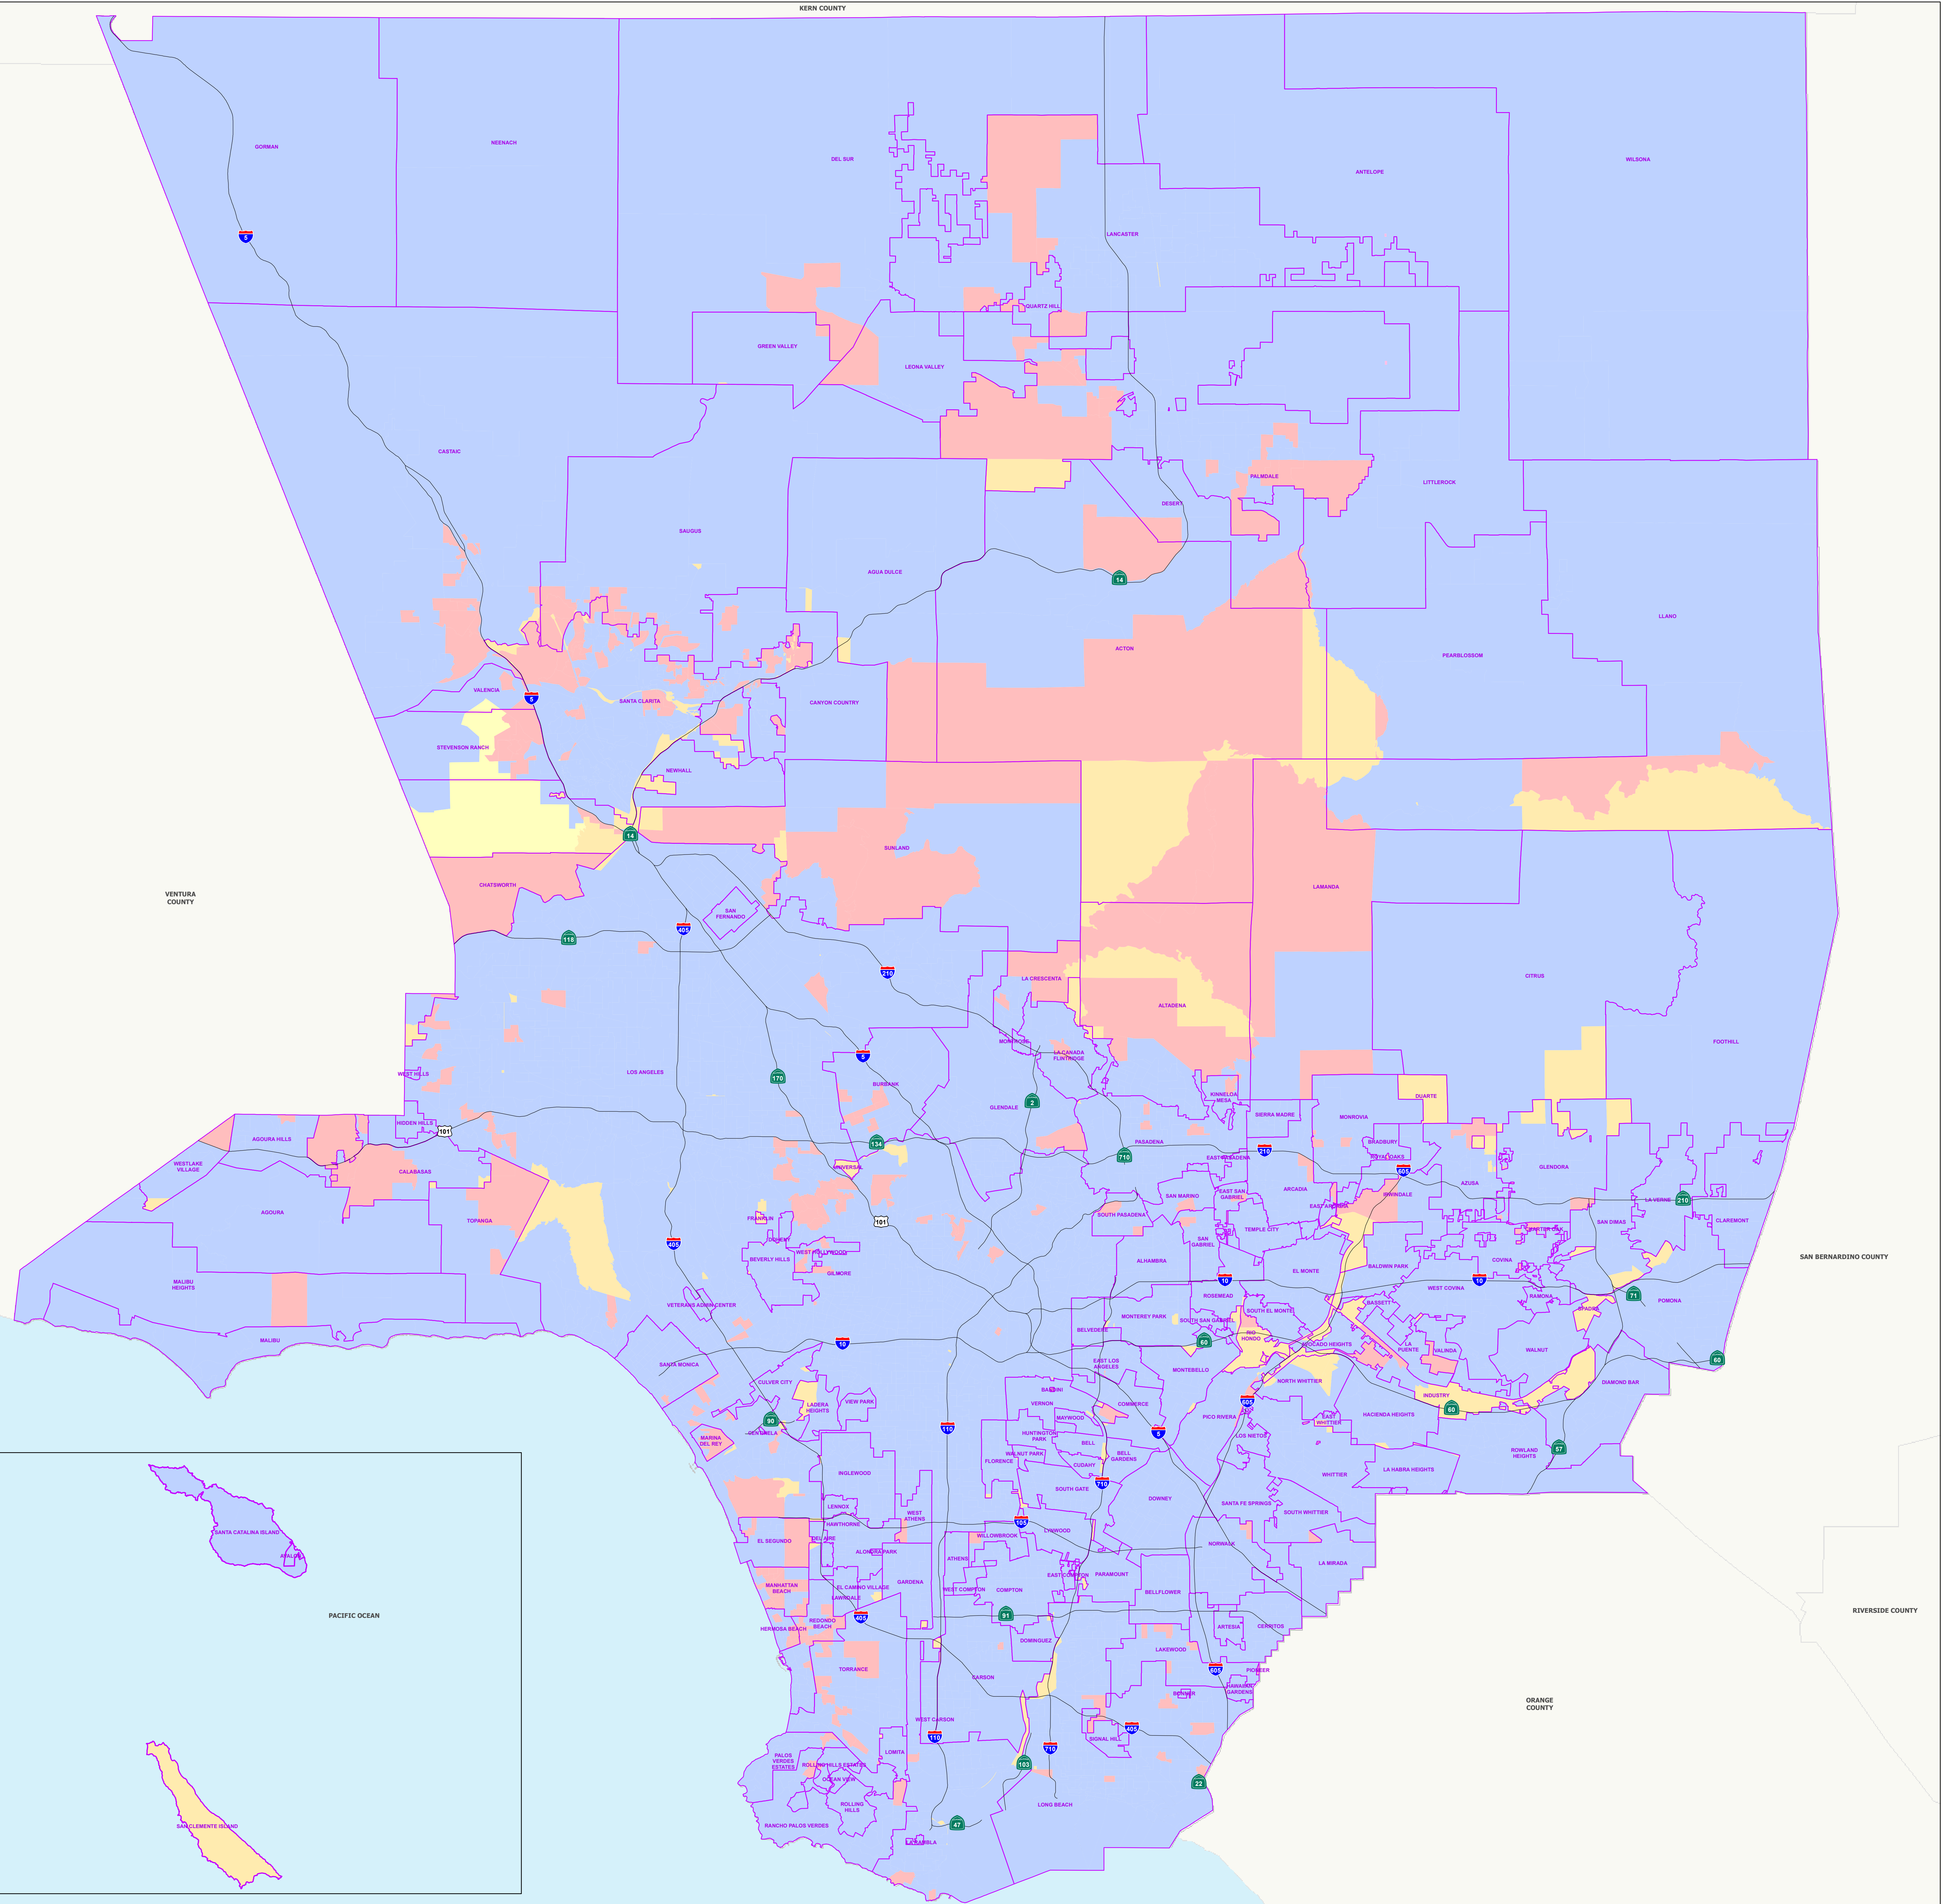

2008 Presidential General Election

Countywide Age 40-49 Votes Cast by Election Precinct

Legend

- Communities
- **Voters by Age 40-49**
- **Percent 40_49**
- 0 Percent
- 1-25%
- 26-50%
- 51-75%
- 76-100%

THIS MAP IS SUBJECT TO CHANGE WITHOUT NOTICE
CONTACT REGISTRAR-RECORDER/COUNTY CLERK
PRECINCTING SECTION, 12400 IMPERIAL HIGHWAY
NORWALK, CA 90650 TEL. No. (562) 462-2473