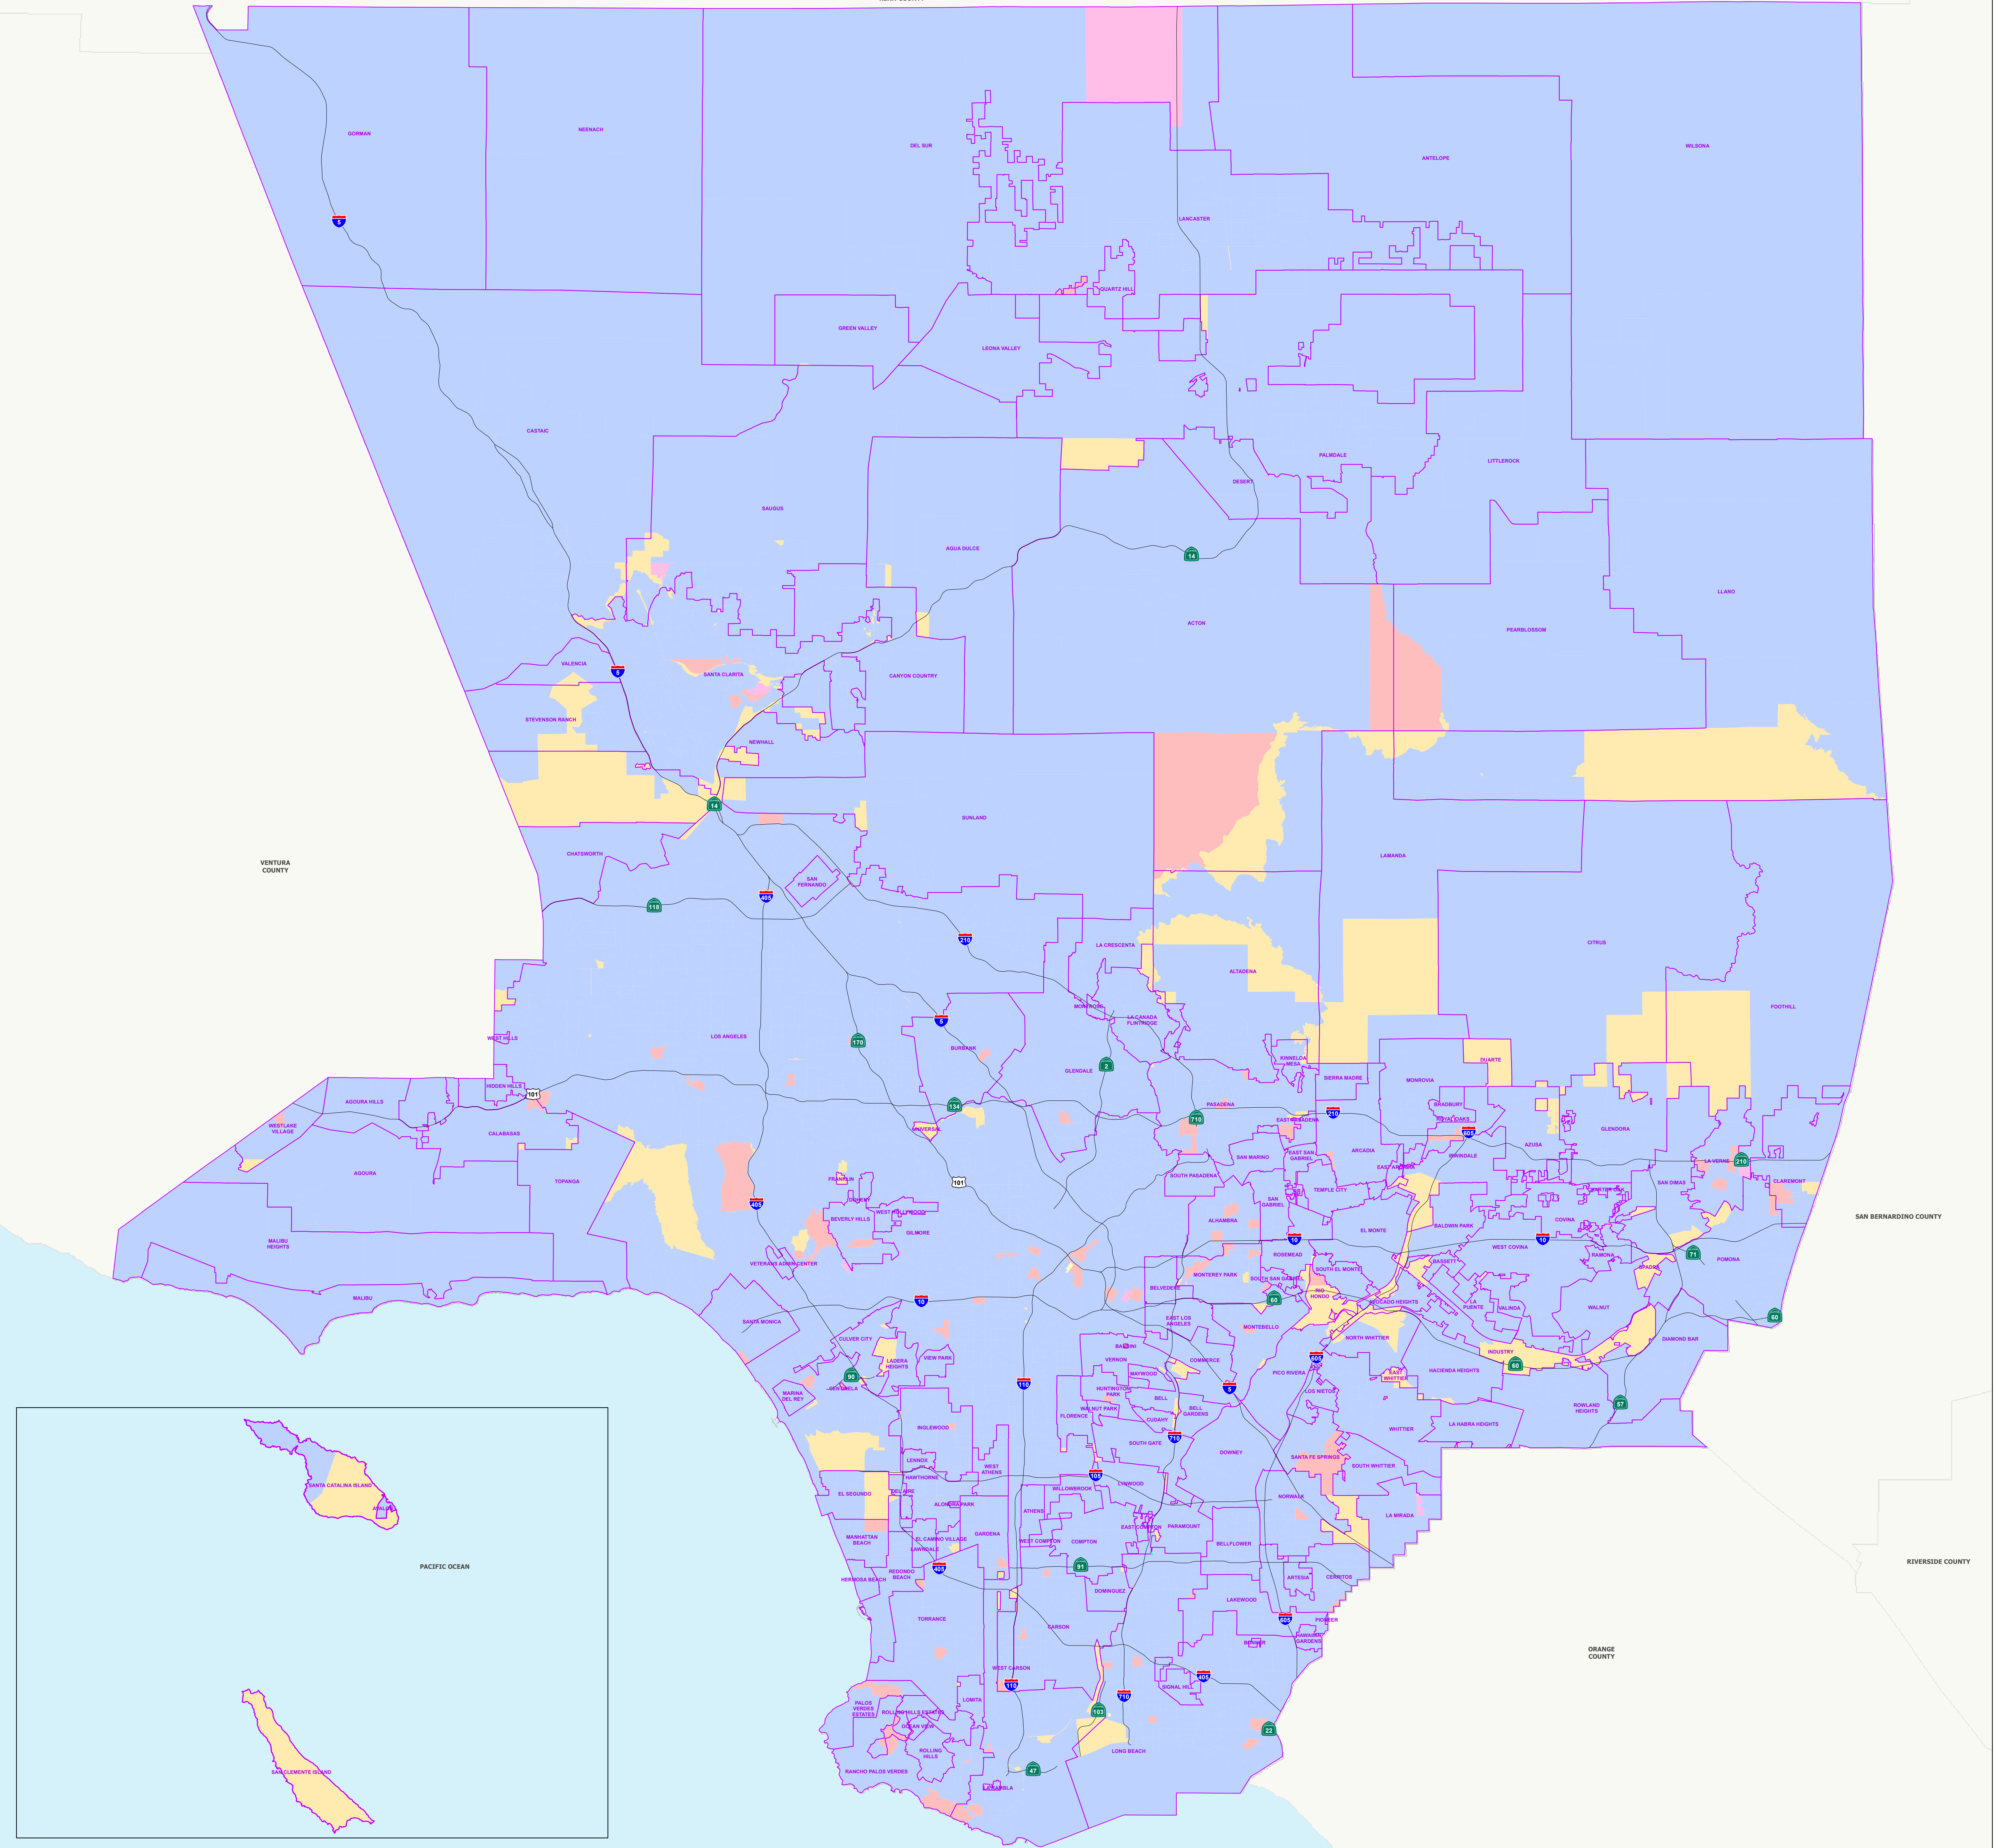

2008 Presidential General Election

Countywide Age Over 70 Votes Cast by Election Precinct

Legend

- Communities
- **Votes by Age Over 70**
- **Percent_Over_70**
- 0 Percent
- 1-25%
- 26-50%
- 51-75%
- 76-100%

0 1.25 2.5 5 7.5 10
Miles

THIS MAP IS SUBJECT TO CHANGE WITHOUT NOTICE
CONTACT REGISTRAR-RECORDER/COUNTY CLERK
PRECINCTING SECTION, 12400 IMPERIAL HIGHWAY
NORWALK, CA 90650 TEL. No. (562) 462-2473