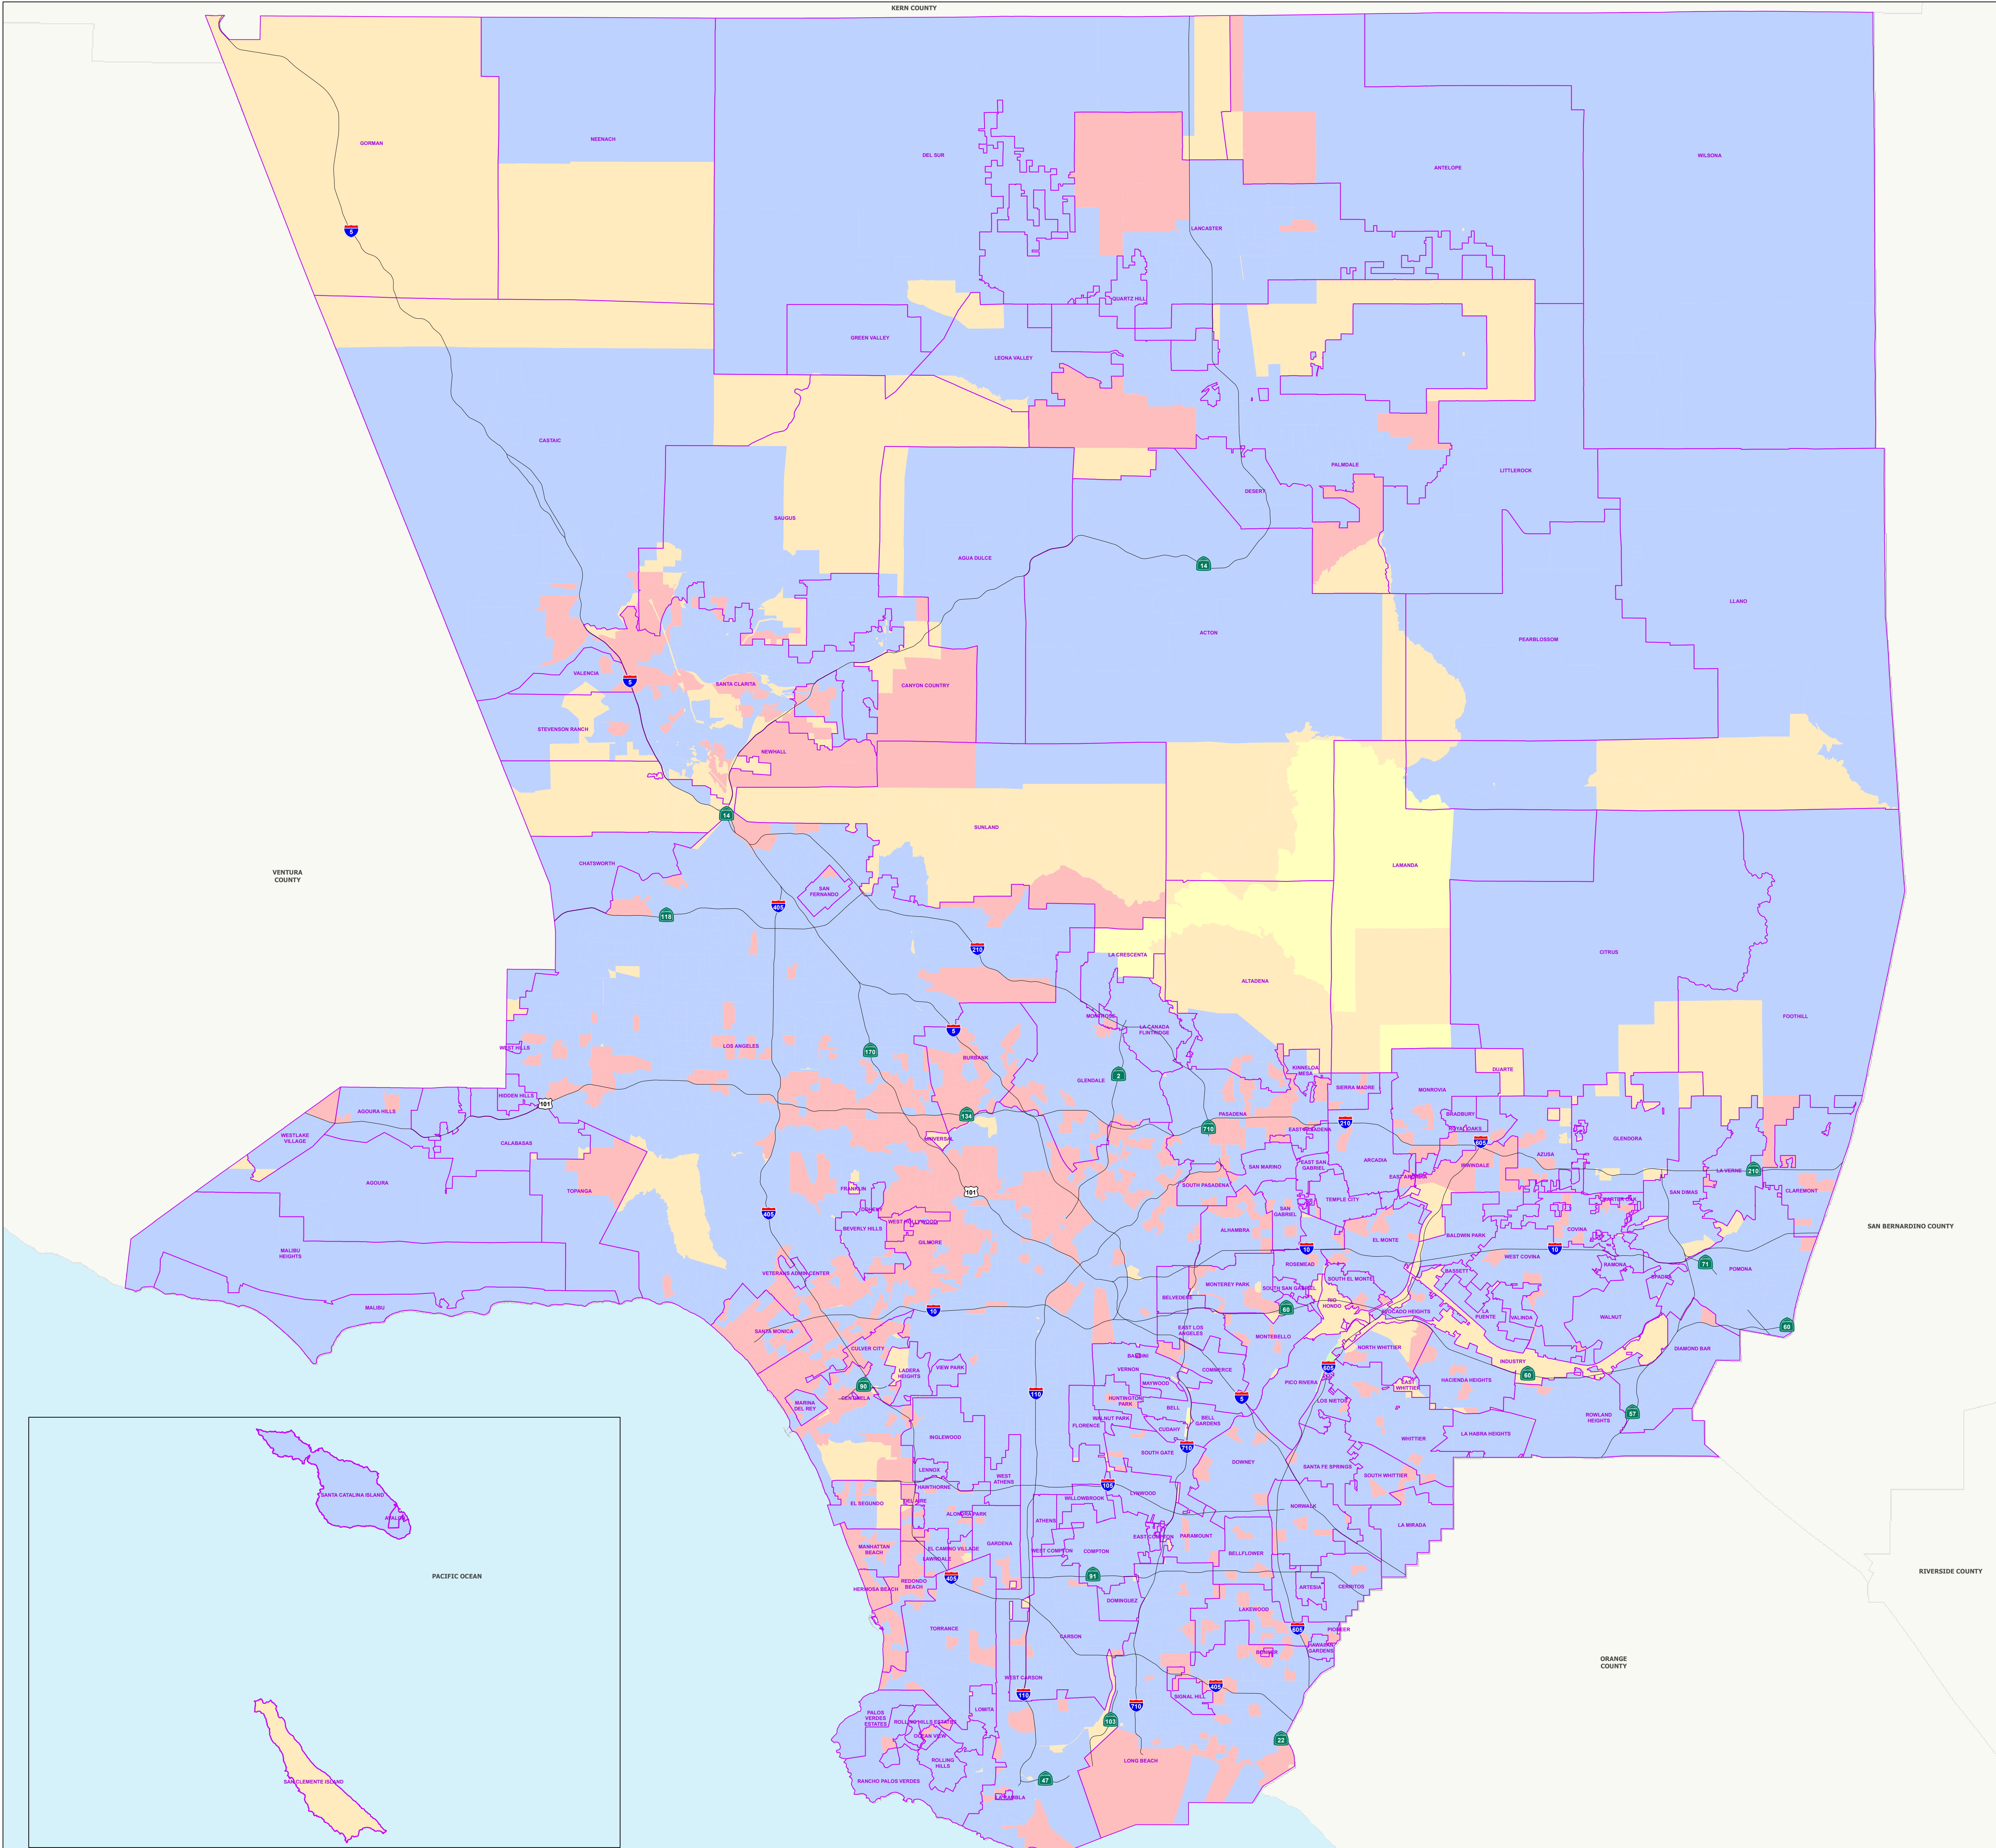

2008 Presidential General Election

Countywide Age 30-39 New Registrants by Election Precinct

Legend

Communities

New Registrants Age 30-39

Percent_30_39

- 0 Percent
- 1-25%
- 26-50%
- 51-75%
- 76-100%

THIS MAP IS SUBJECT TO CHANGE WITHOUT NOTICE
CONTACT REGISTRAR-RECORDER/COUNTY CLERK
PRECINCTING SECTION, 12400 IMPERIAL HIGHWAY
NORWALK, CA 90650 TEL. No. (562) 462-2473