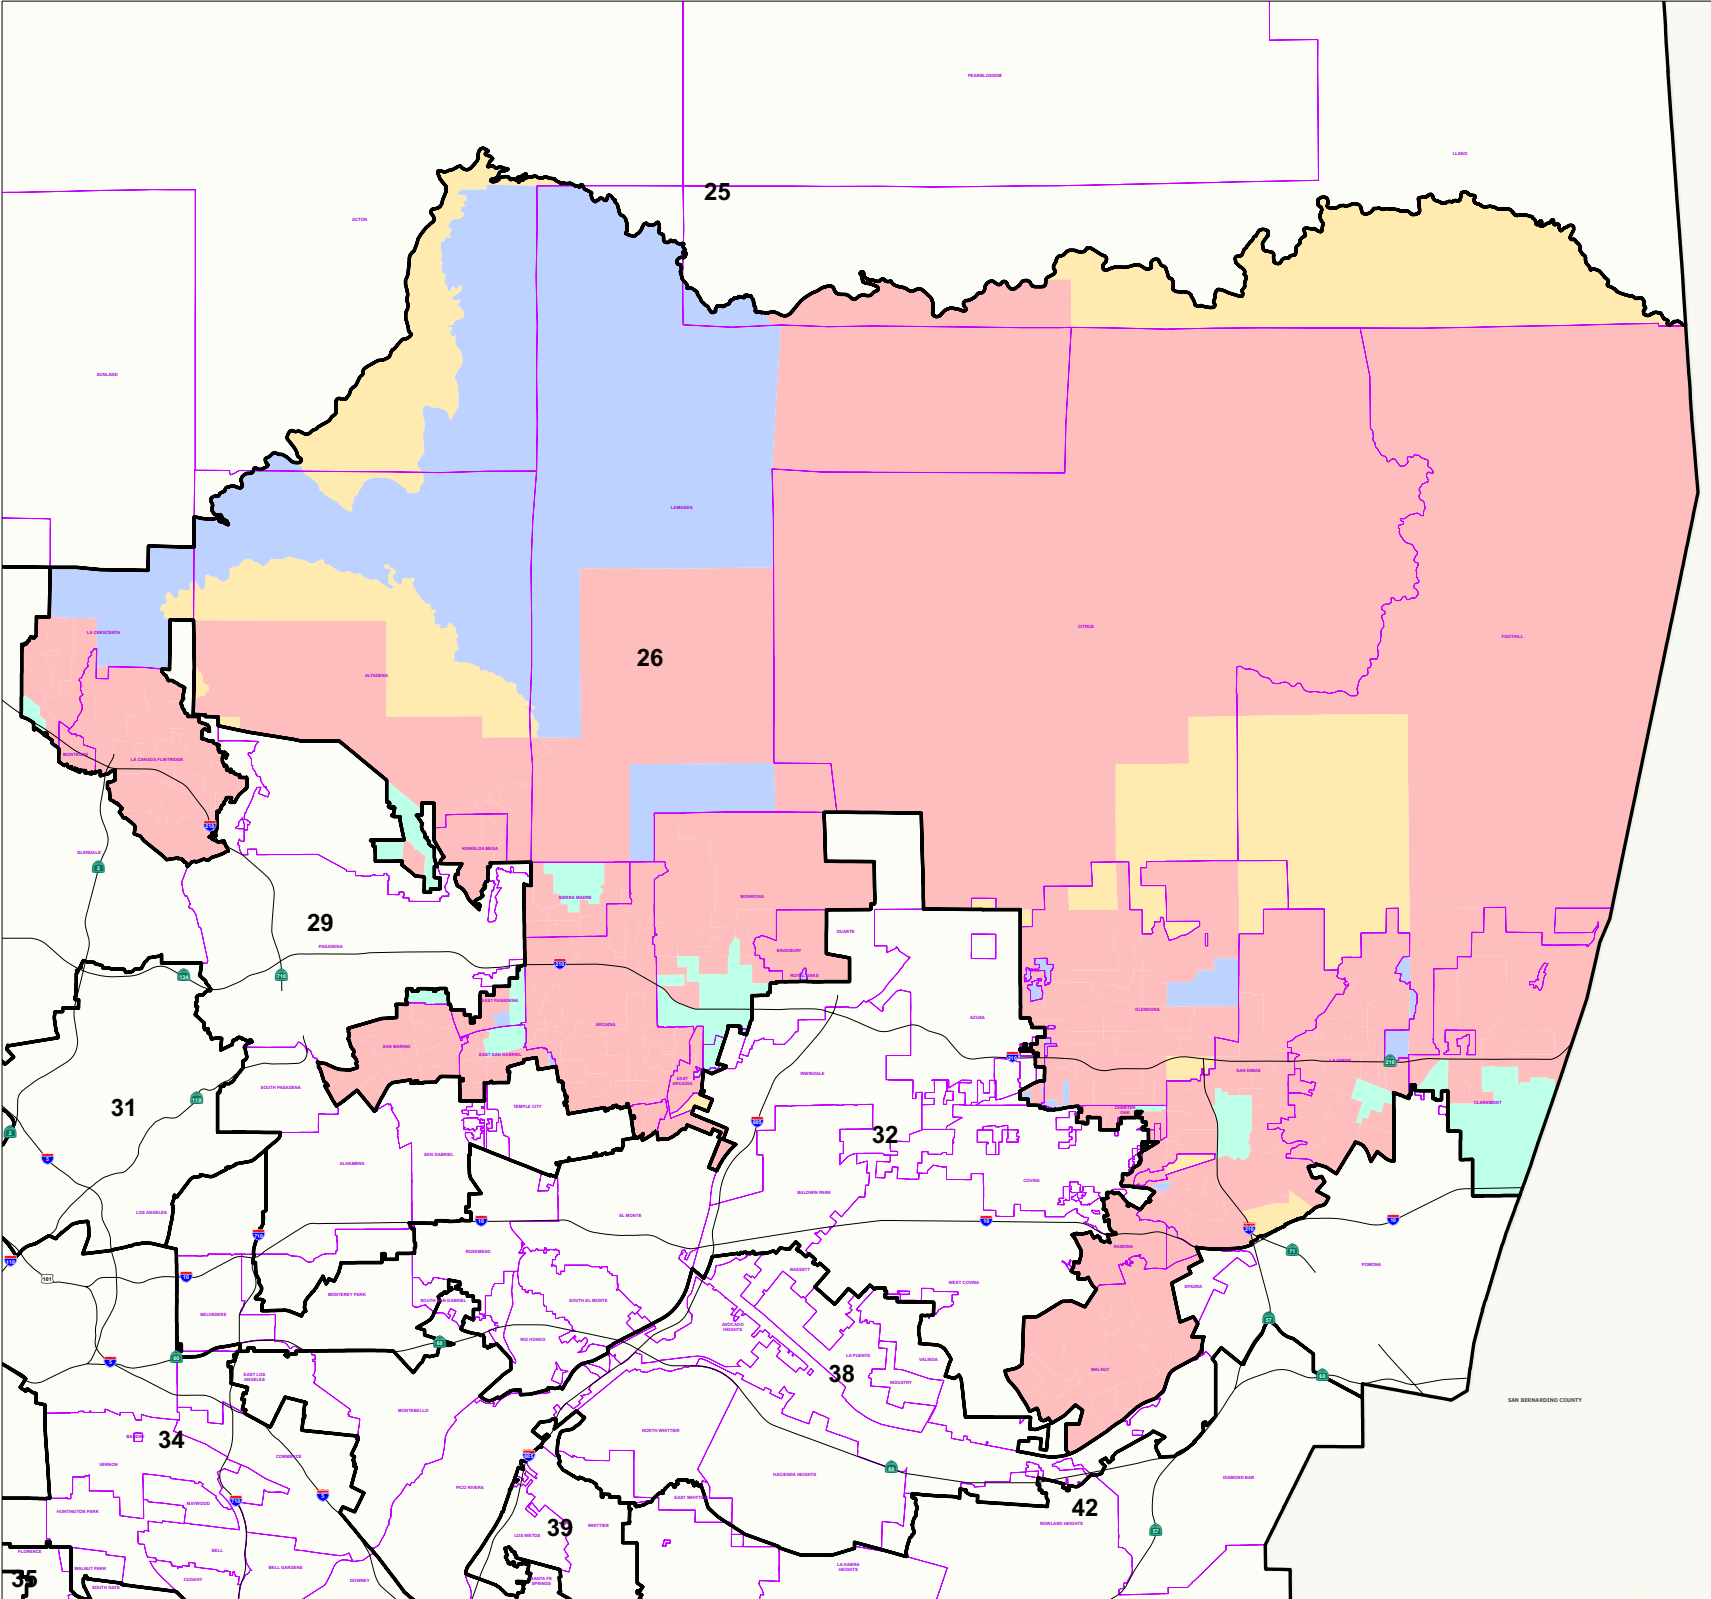

**2008 Presidential
General Election**

**26th Congressional District
Votes for Obama
by Election Precinct**

Legend

- Congressional District
- Communities
- **Votes for President**
  - 0 Percent
  - 1 - 25%
  - 26 - 50%
  - 51 - 75%
  - 76 - 100%

00.8 0.6 1.2 1.8 2.4
Miles