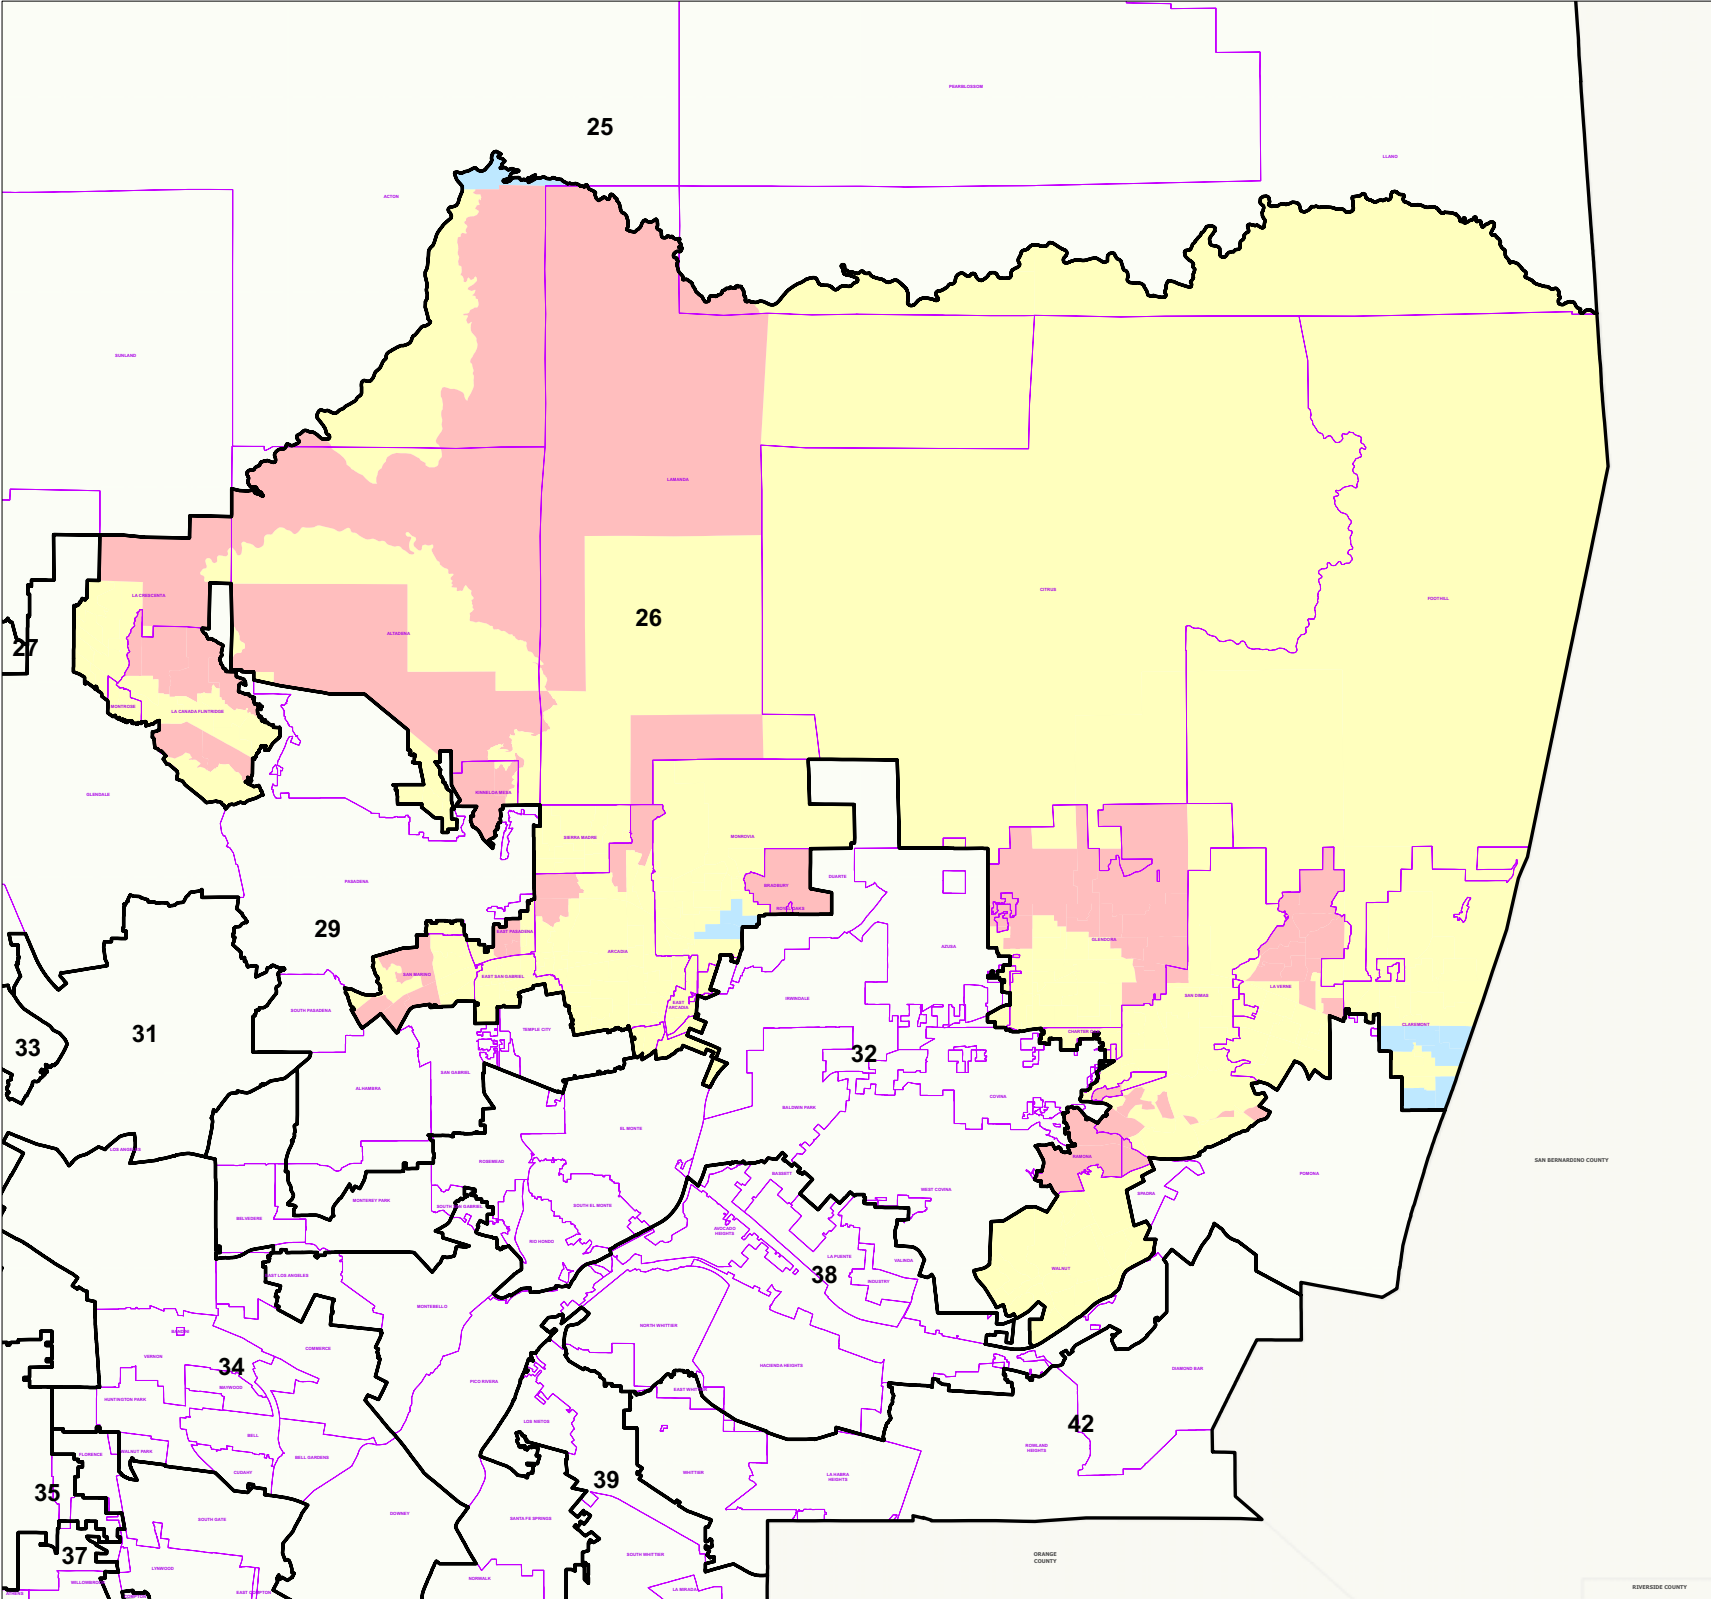

**2008 Presidential
General Election**

**26th Congressional District
Voters by Party
by Election Precinct**

Legend

- Congressional District
- Communities
- **Voters by Party**
- None
- Democrat 50%+1
- Republican 50%+1
- Decline to state 50%+1