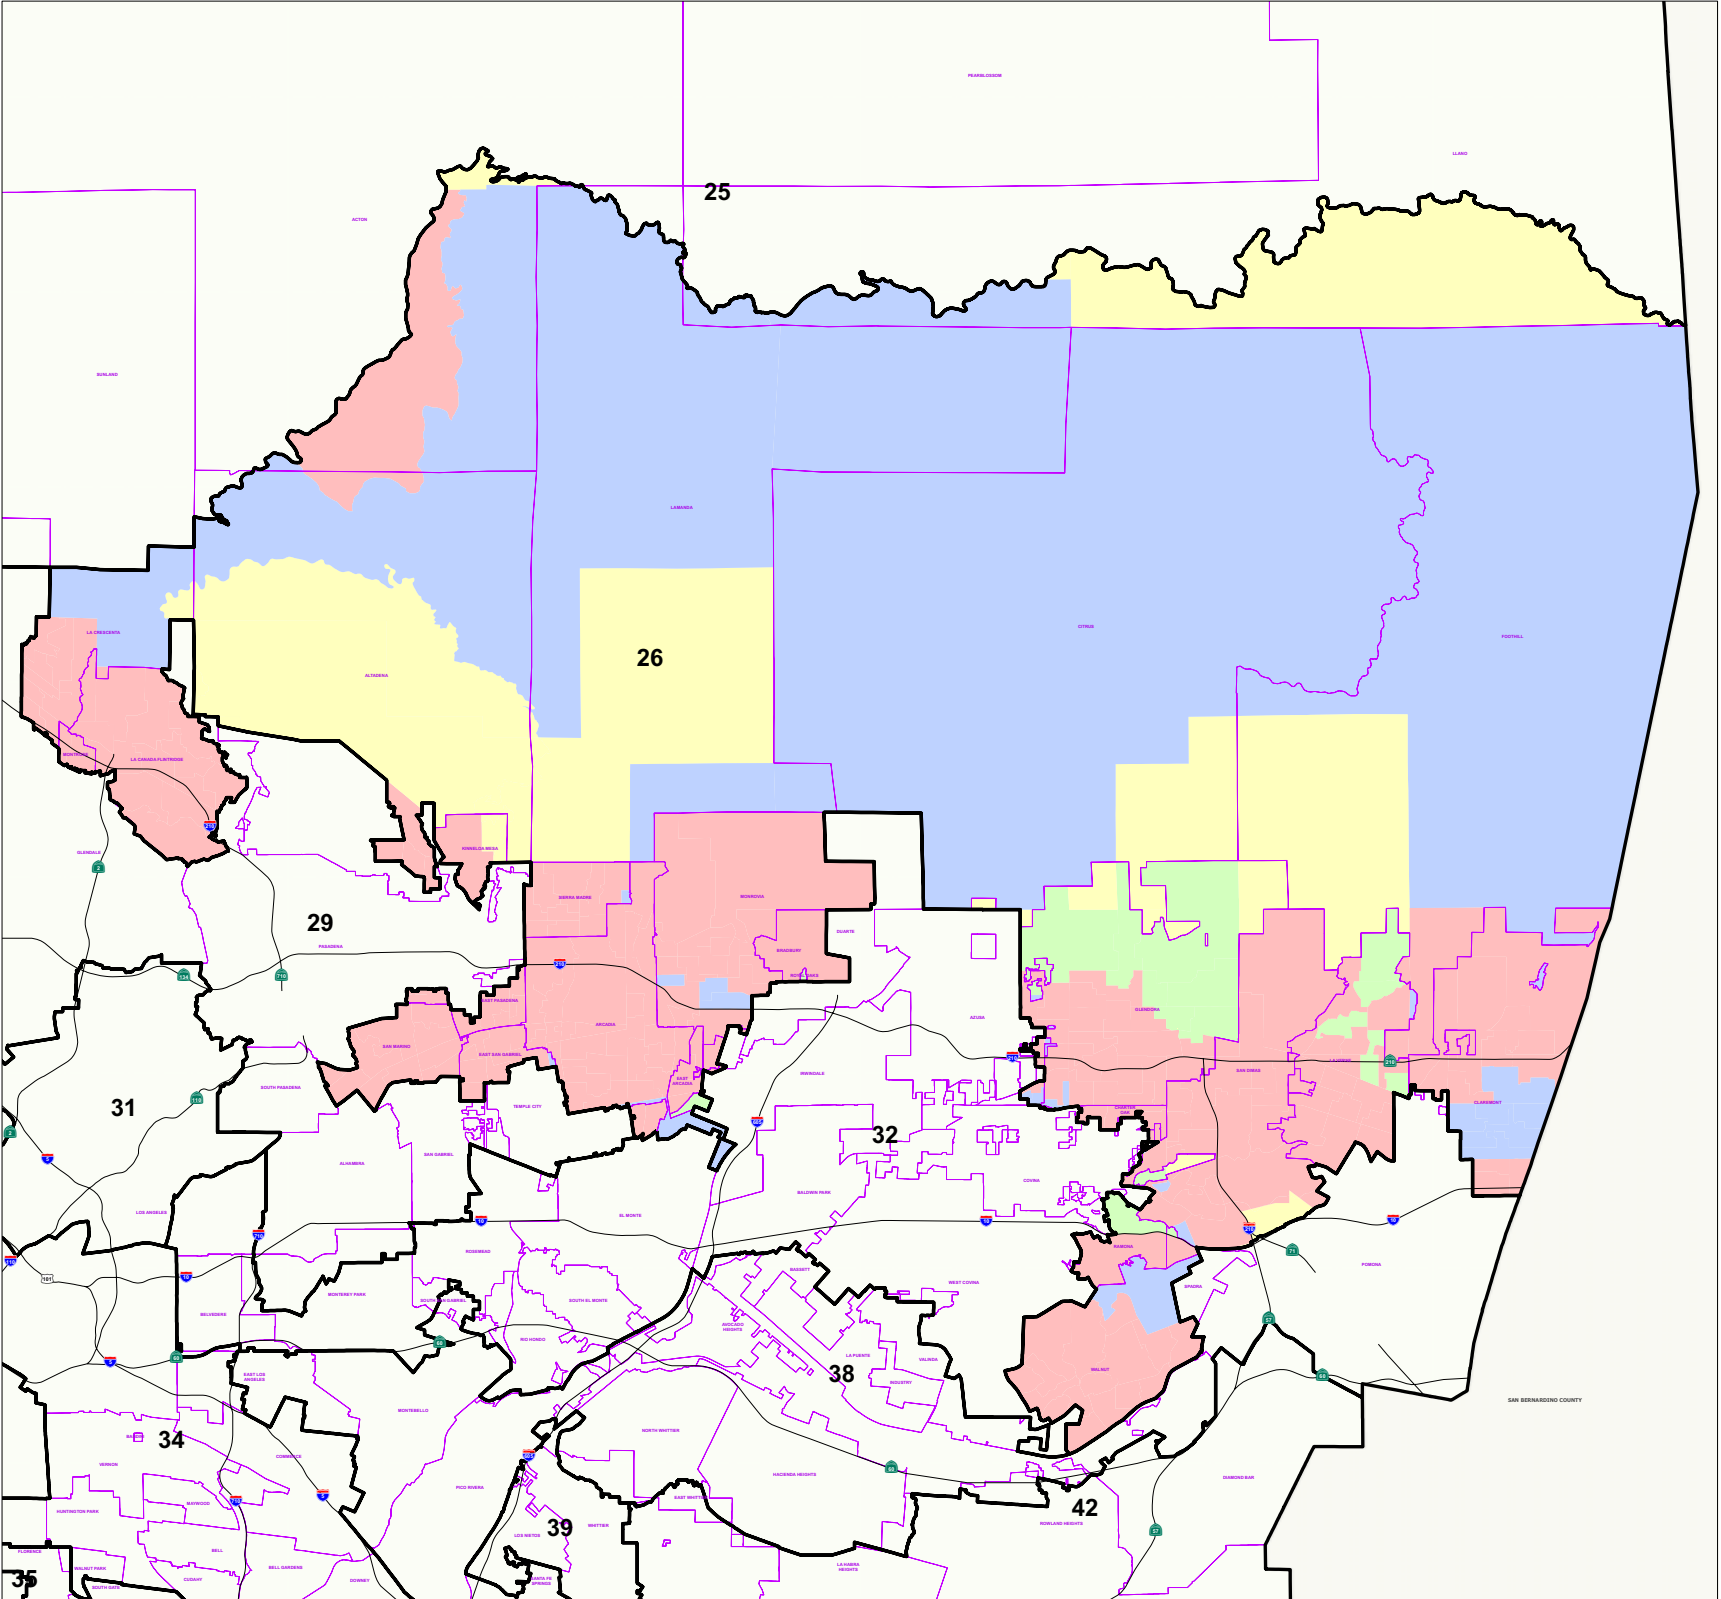

**2008 Presidential
General Election**

**26th Congressional District
Votes for McCain
by Election Precinct**

Legend

- Congressional District
- Communities
- **Votes for President**
- 0 Percent
- 1 - 25%
- 26 - 50%
- 51 - 75%
- 76 - 100%