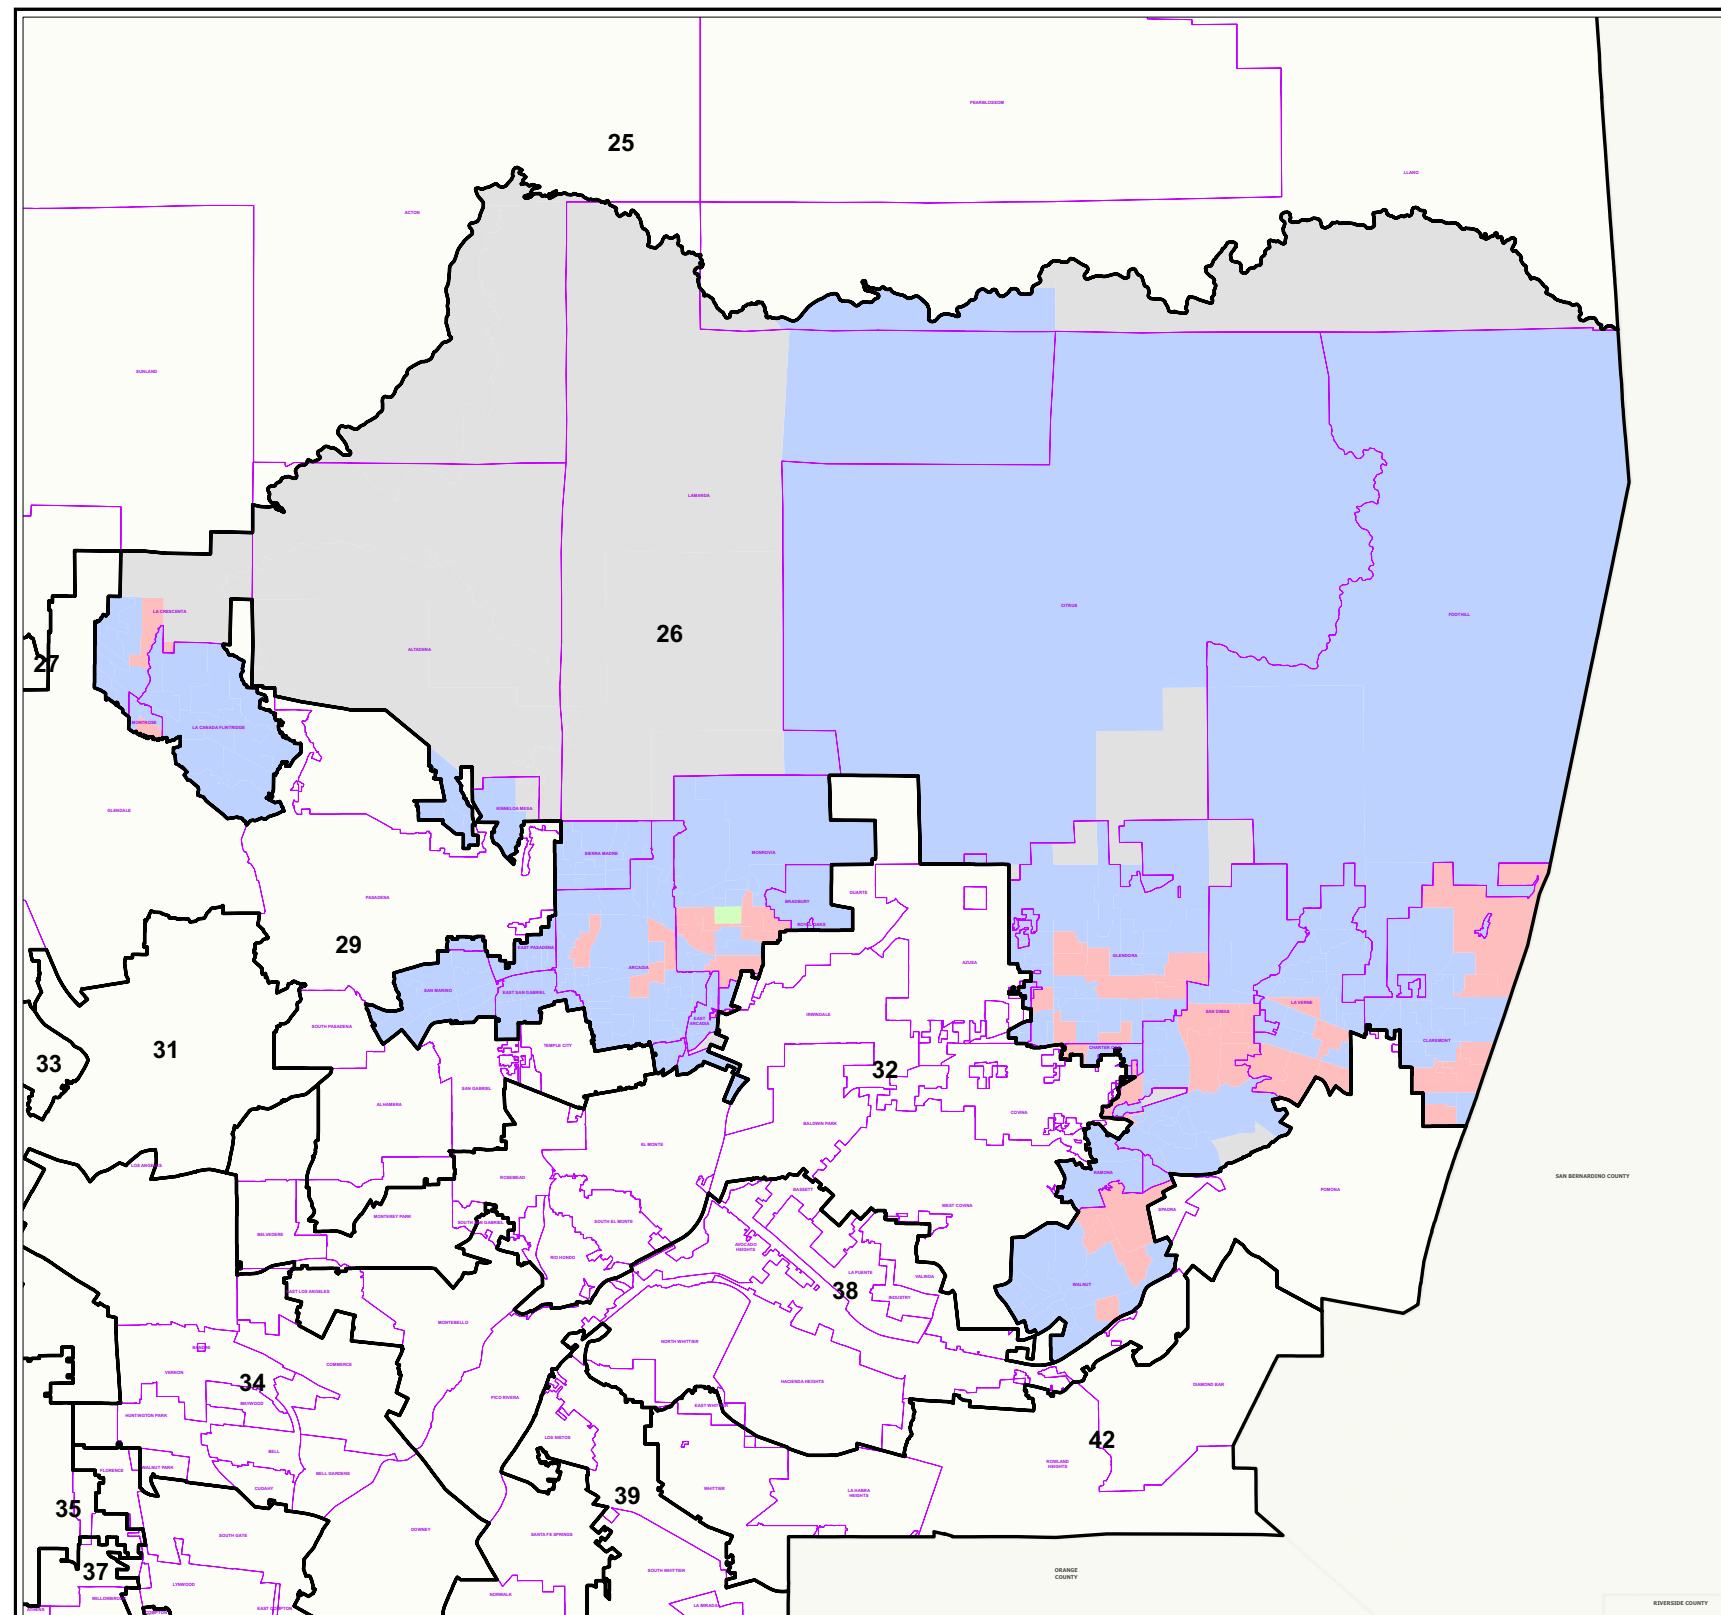

2008 Presidential General Election

26th Congressional District Provisional Votes Cast by Election Precinct

Legend

- Congressional District
- Communities
- **Provisional Votes**
  - 0 Ballots cast
  - 1 - 50 Ballots cast
  - 51 - 100 Ballots cast
  - 101 - 150 Ballots cast
  - 151 - 200 Ballots cast
  - Over 201 Ballots cast

0.25 1 1.5 2
Miles

Thursday, January 8, 2009