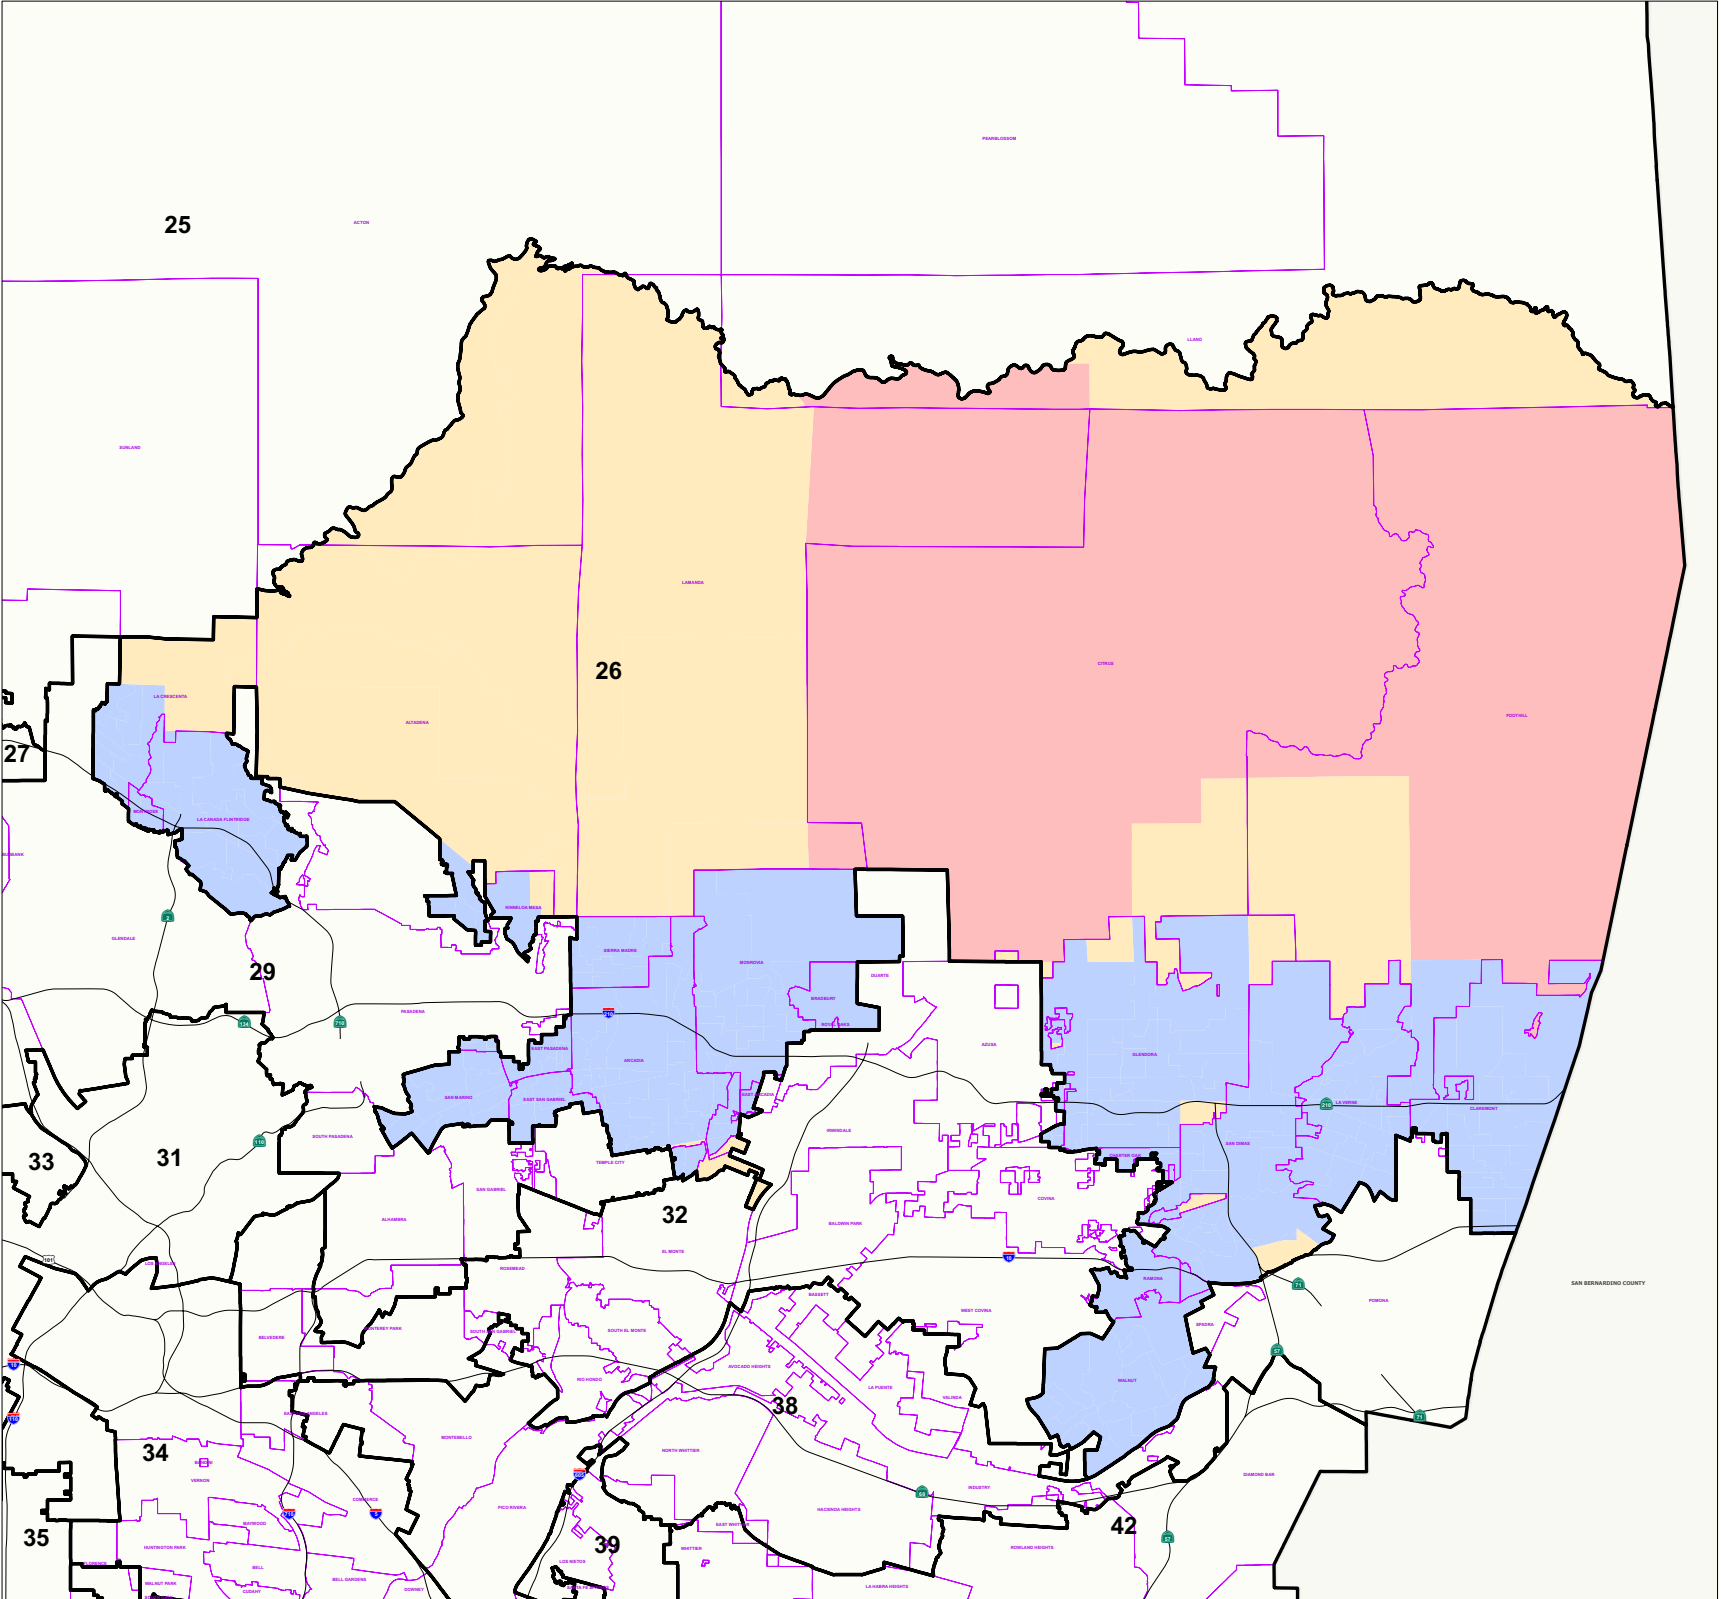

**2008 Presidential
General Election**

**26th Congressional District
New Registrants Age 50-59
by Election Precinct**

Legend

- Congressional District
- Communities

New Registrants Age 50-59

- 0 Percent
- 1-25%
- 26-50%
- 51-75%
- 76-100%

Thursday, January 8, 2009