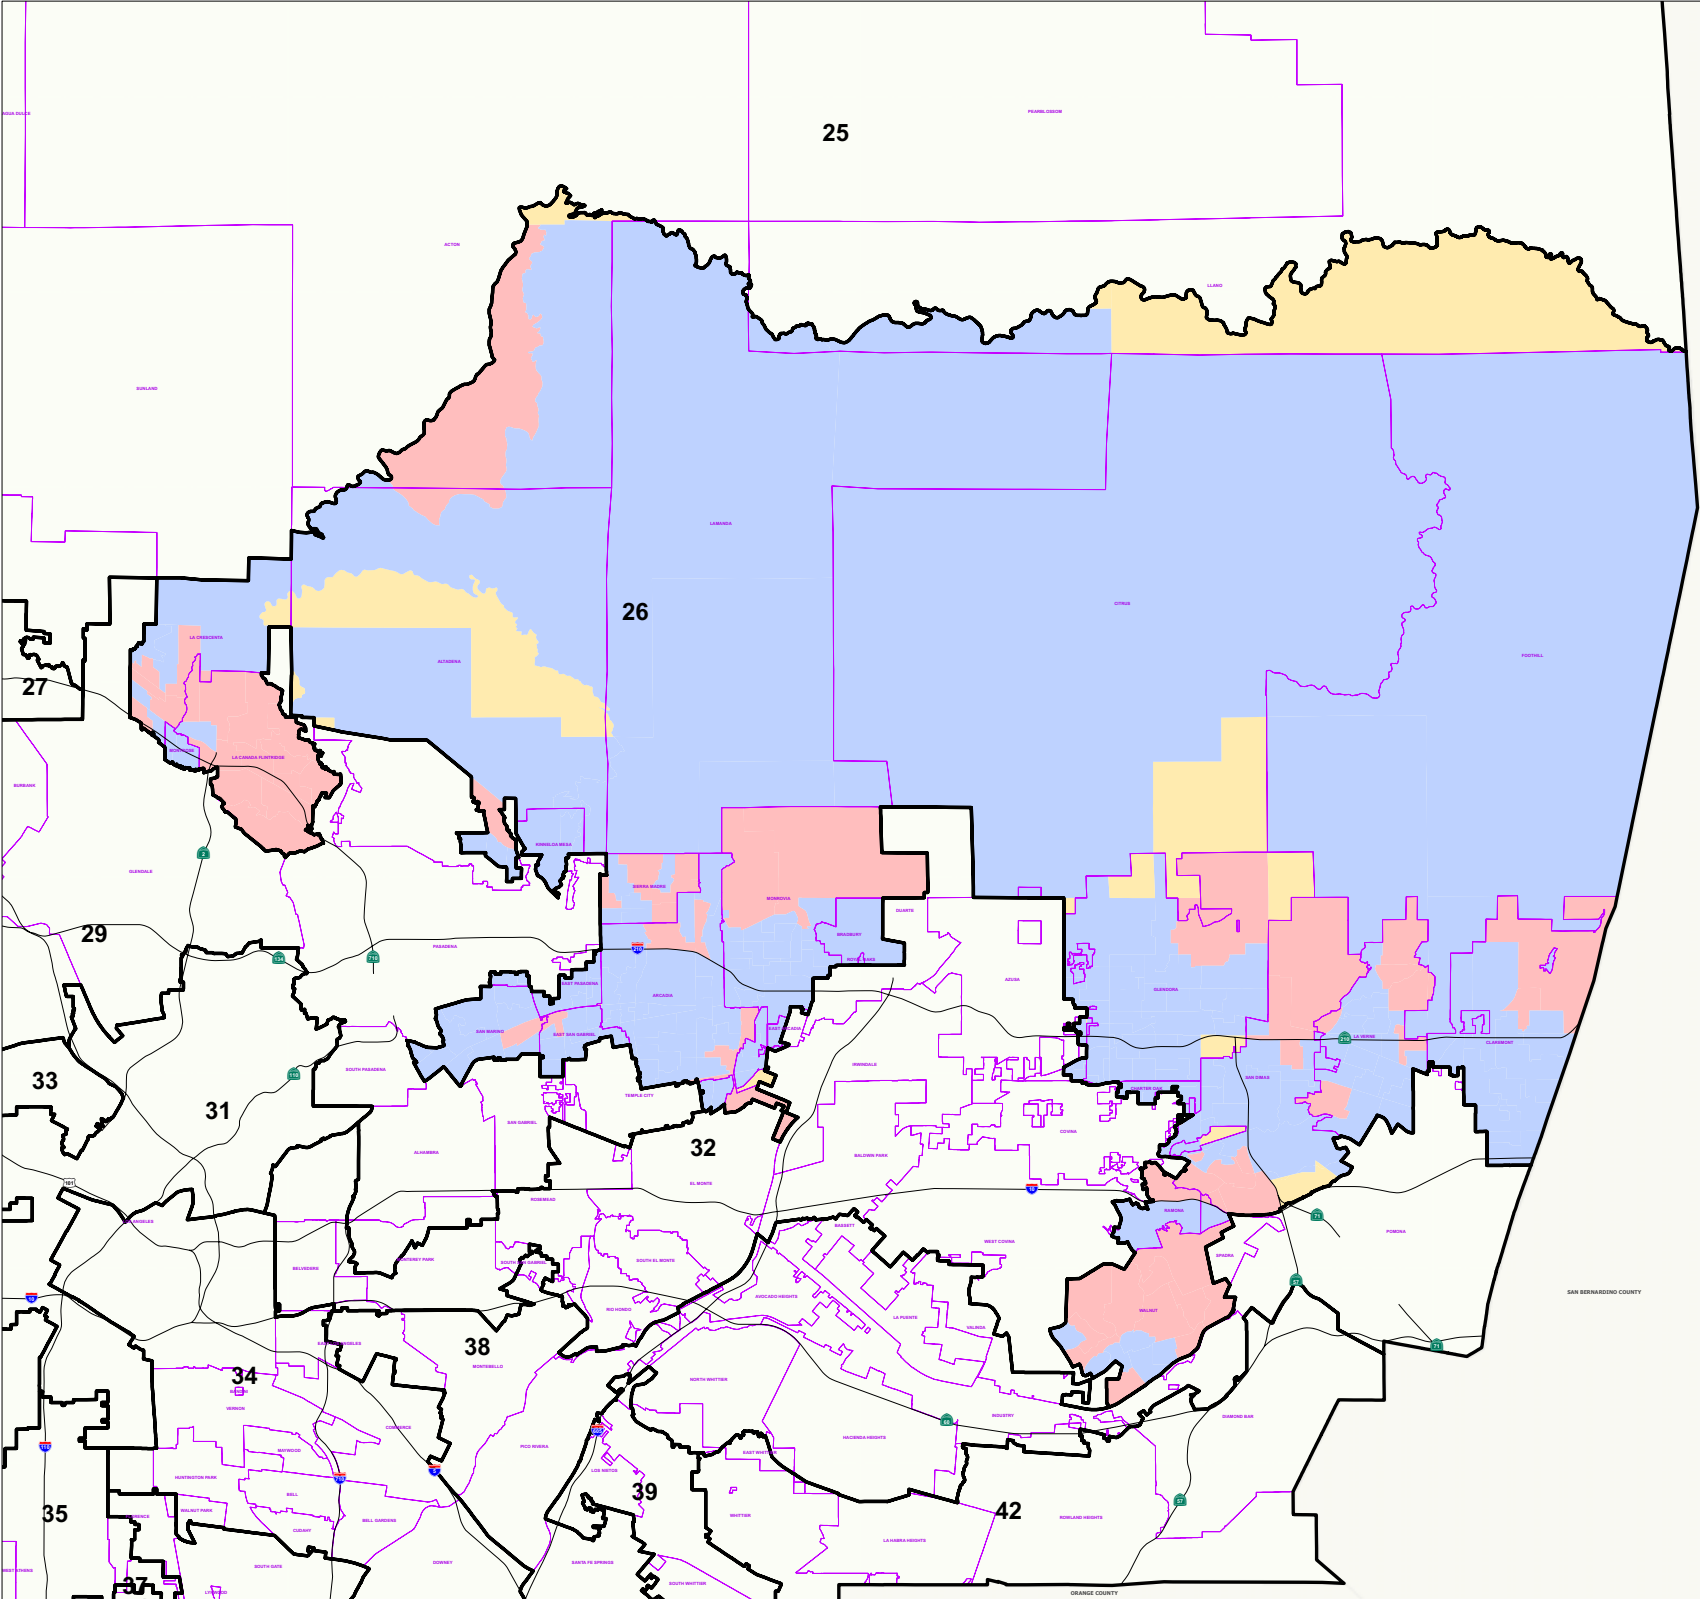

**2008 Presidential
General Election**

**26th Congressional District
Age 50-59 Votes Cast
by Election Precinct**

Legend

- Congressional District
- Communities
- **Votes by Age 50-59**
- 0 Percent
- 1-25%
- 26-50%
- 51-75%
- 76-100%