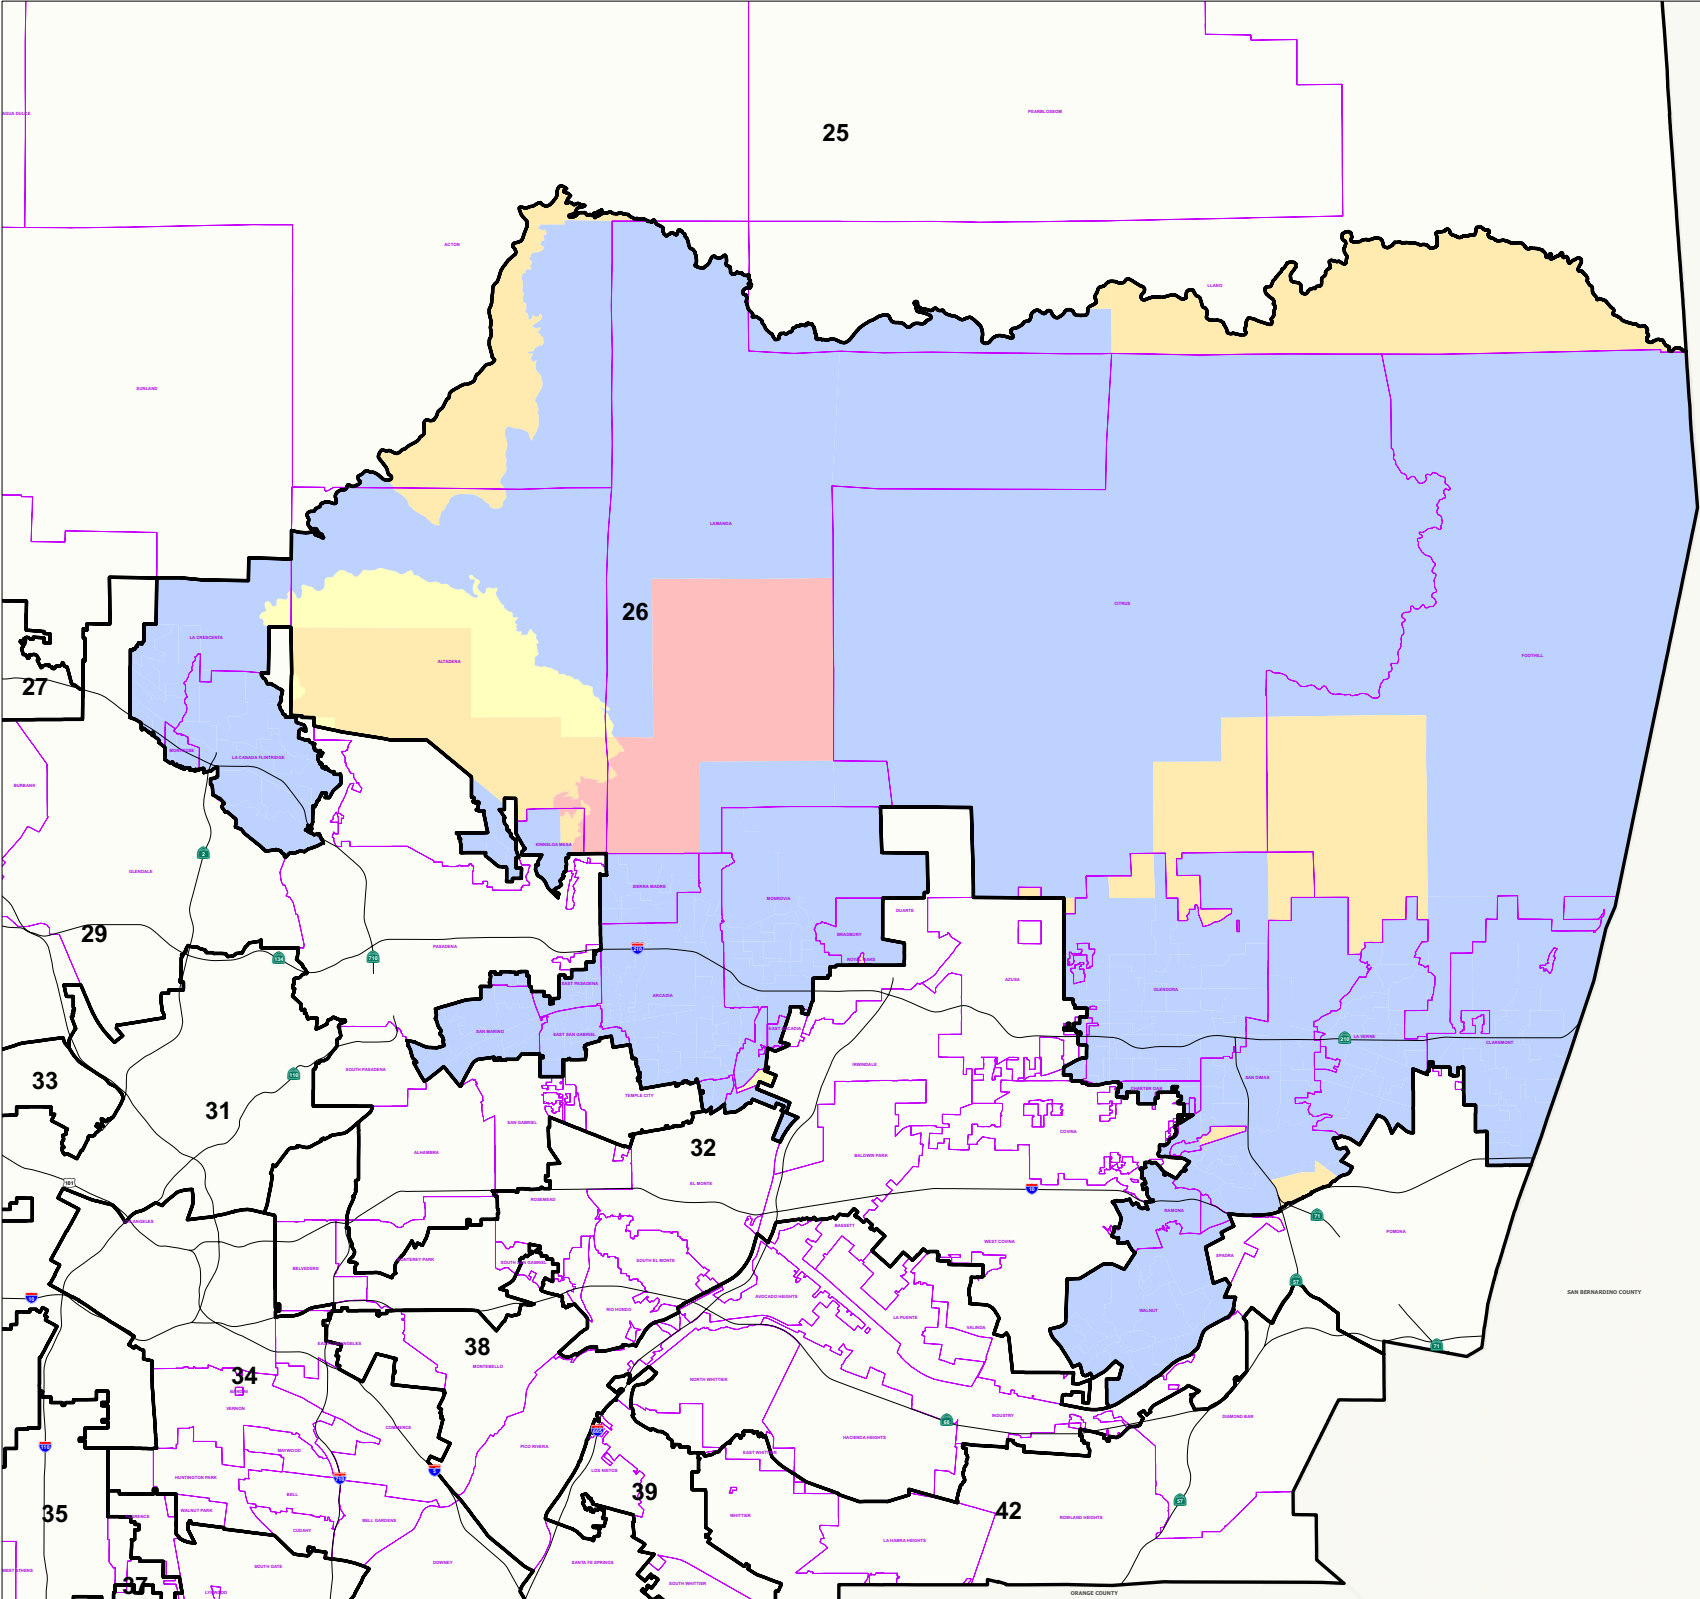

**2008 Presidential
General Election**

**26th Congressional District
Age 60-69 Votes Cast
by Election Precinct**

Legend

- Congressional District
- Communities
- **Votes by Age 60-69**
  - 0 Percent
  - 1-25%
  - 26-50%
  - 51-75%
  - 76-100%

0.25 1 1.5 2
Miles