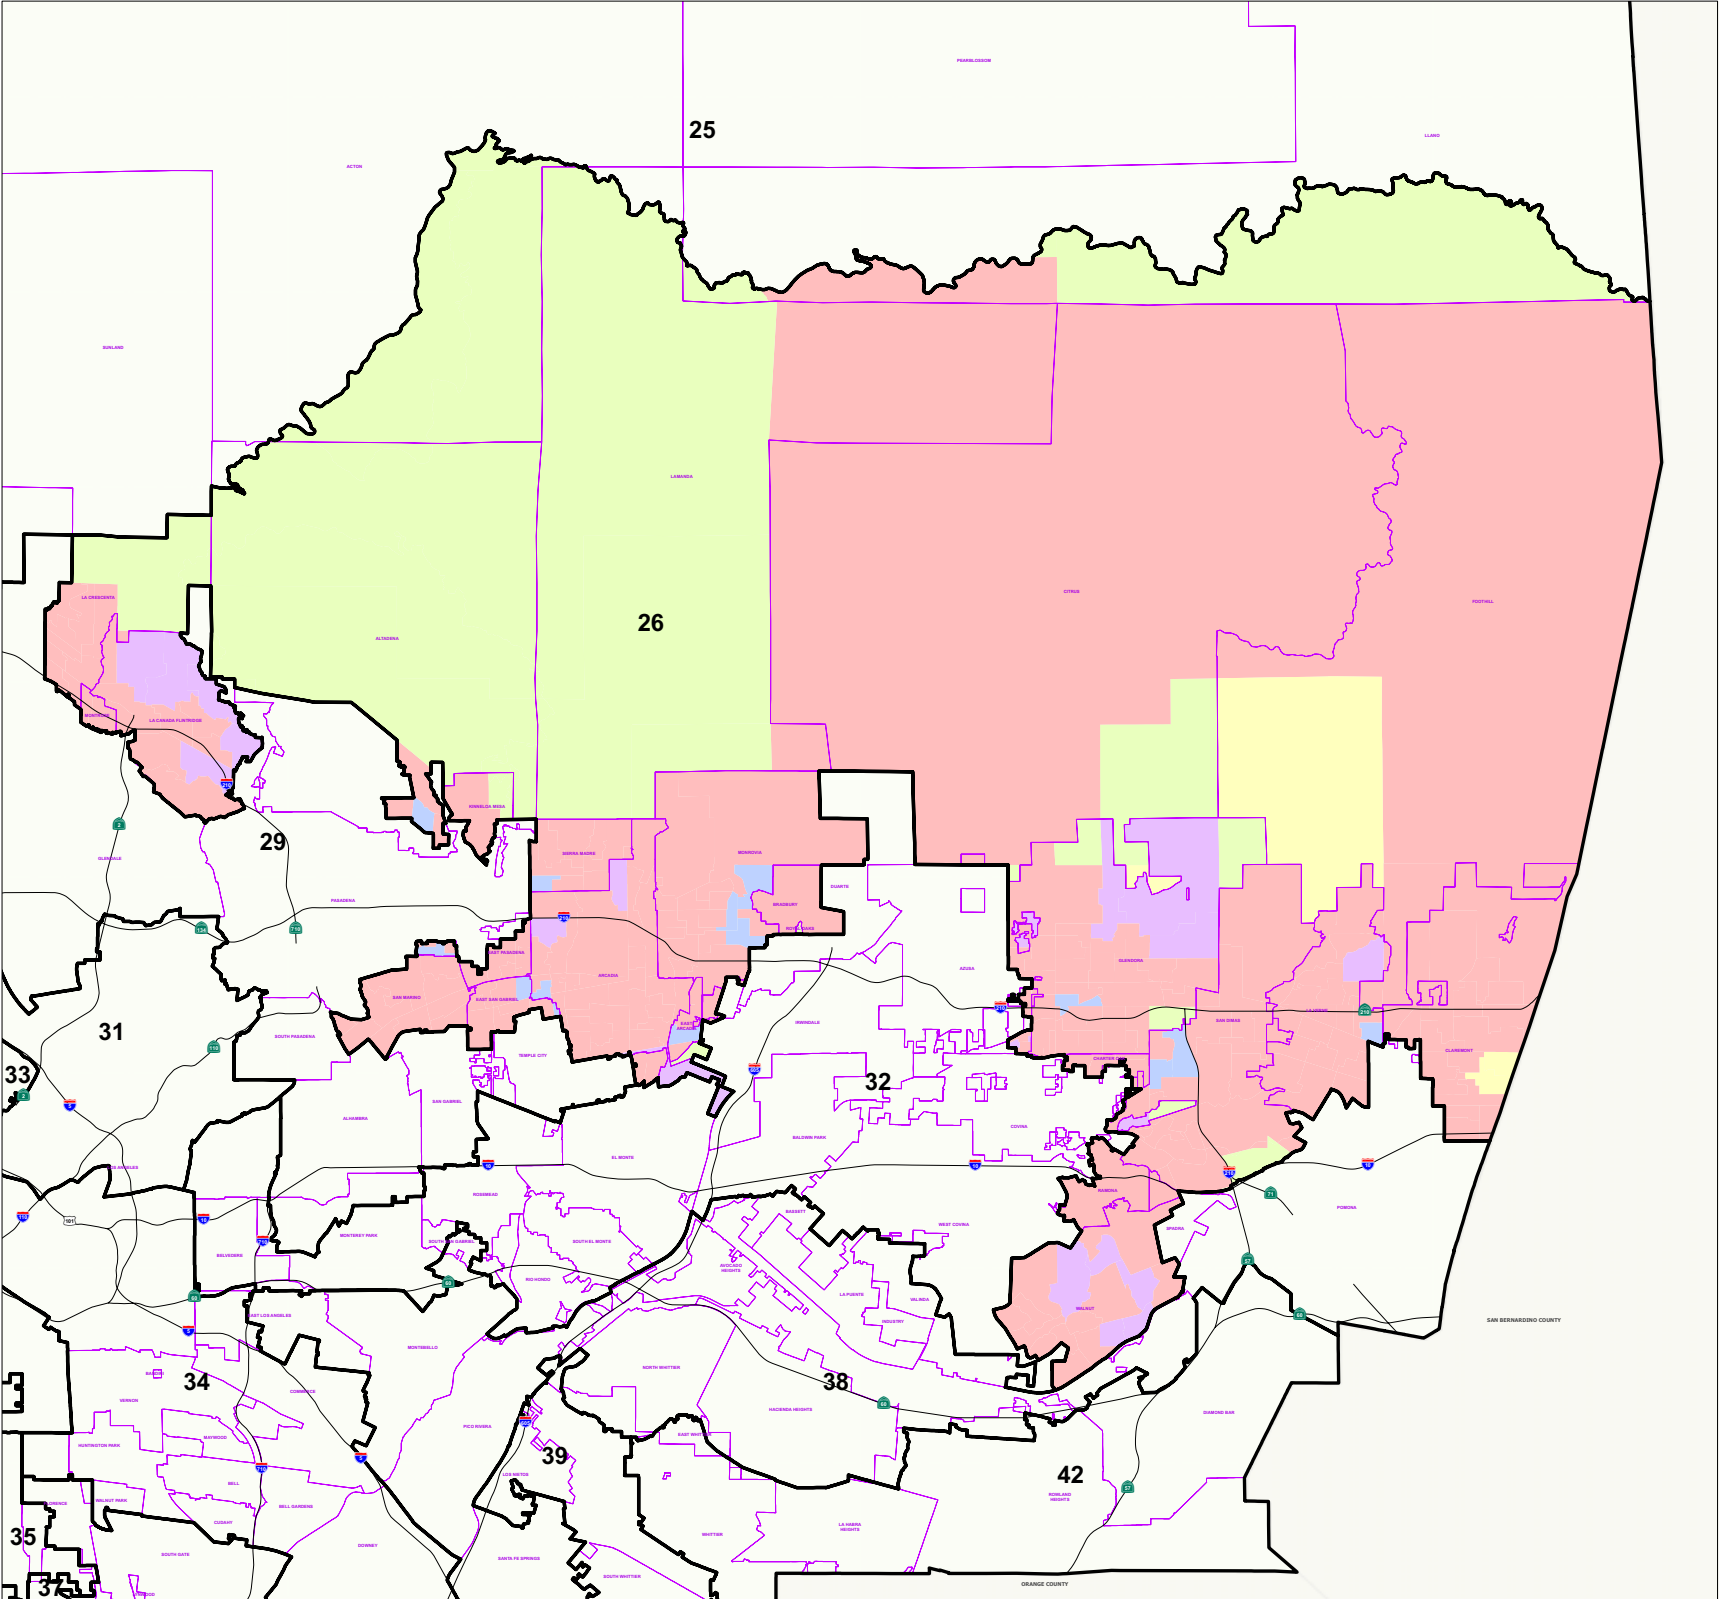

**2008 Presidential
General Election**

**26th Congressional District
New Registered Voters
Age 18-29 by Election Precinct**

Legend

Congressional District

Communities

New Registered Voters by Age 18-29

0 Percent

1-25%

26-50%

51-75%

76-100%