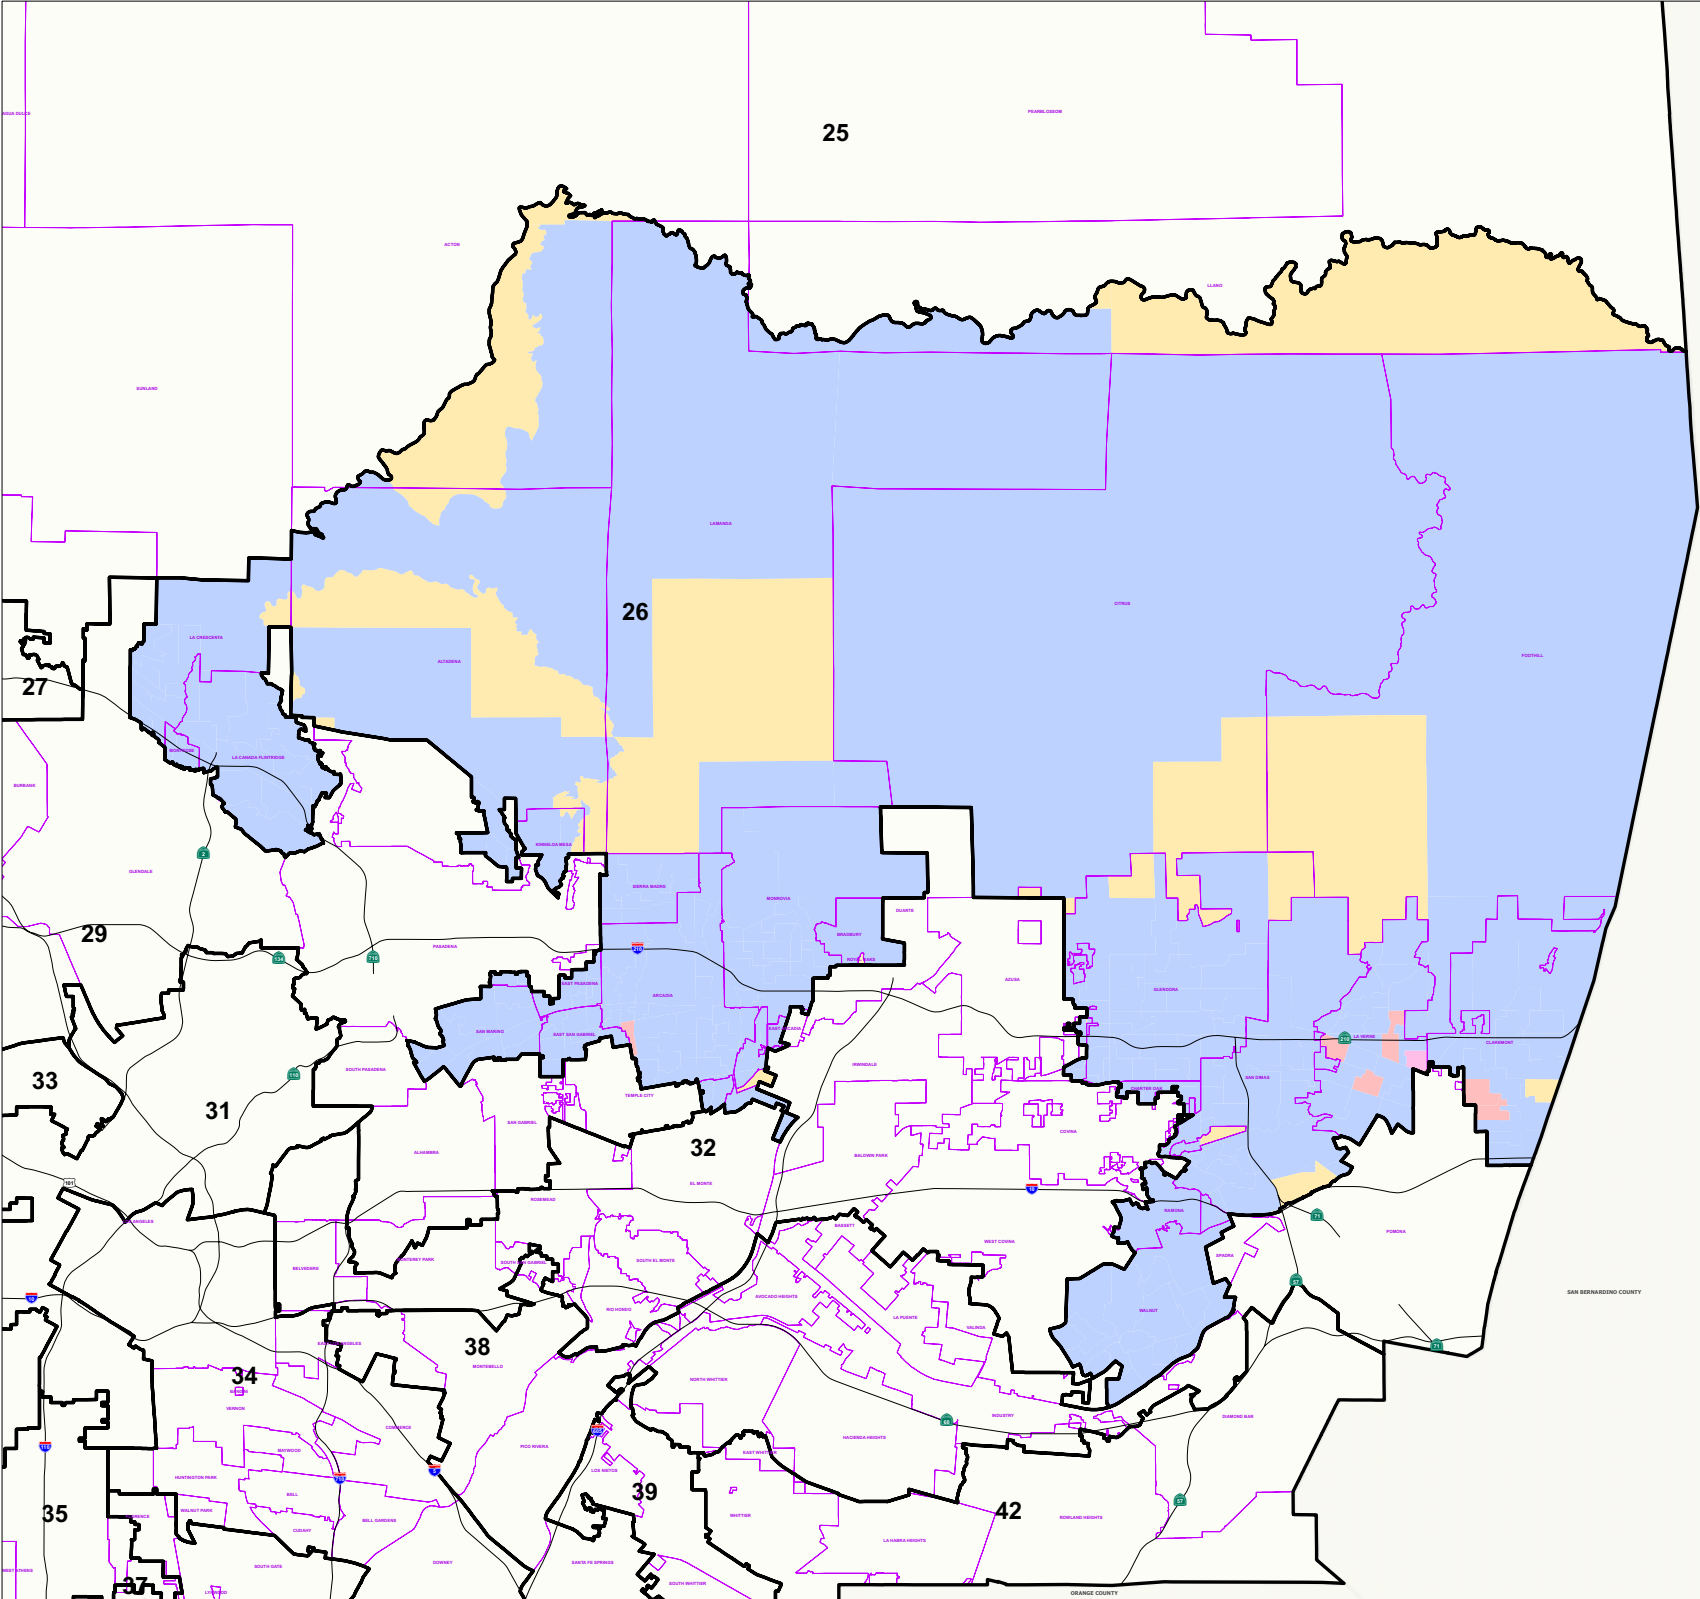

**2008 Presidential
General Election**

**26th Congressional District
Age over 70 Votes Cast
by Election Precinct**

Legend

- Congressional District
- Communities
- **Votes by Age Over 70**
  - 0 Percent
  - 1-25%
  - 26-50%
  - 51-75%
  - 76-100%

0.25 1 1.5 2
Miles