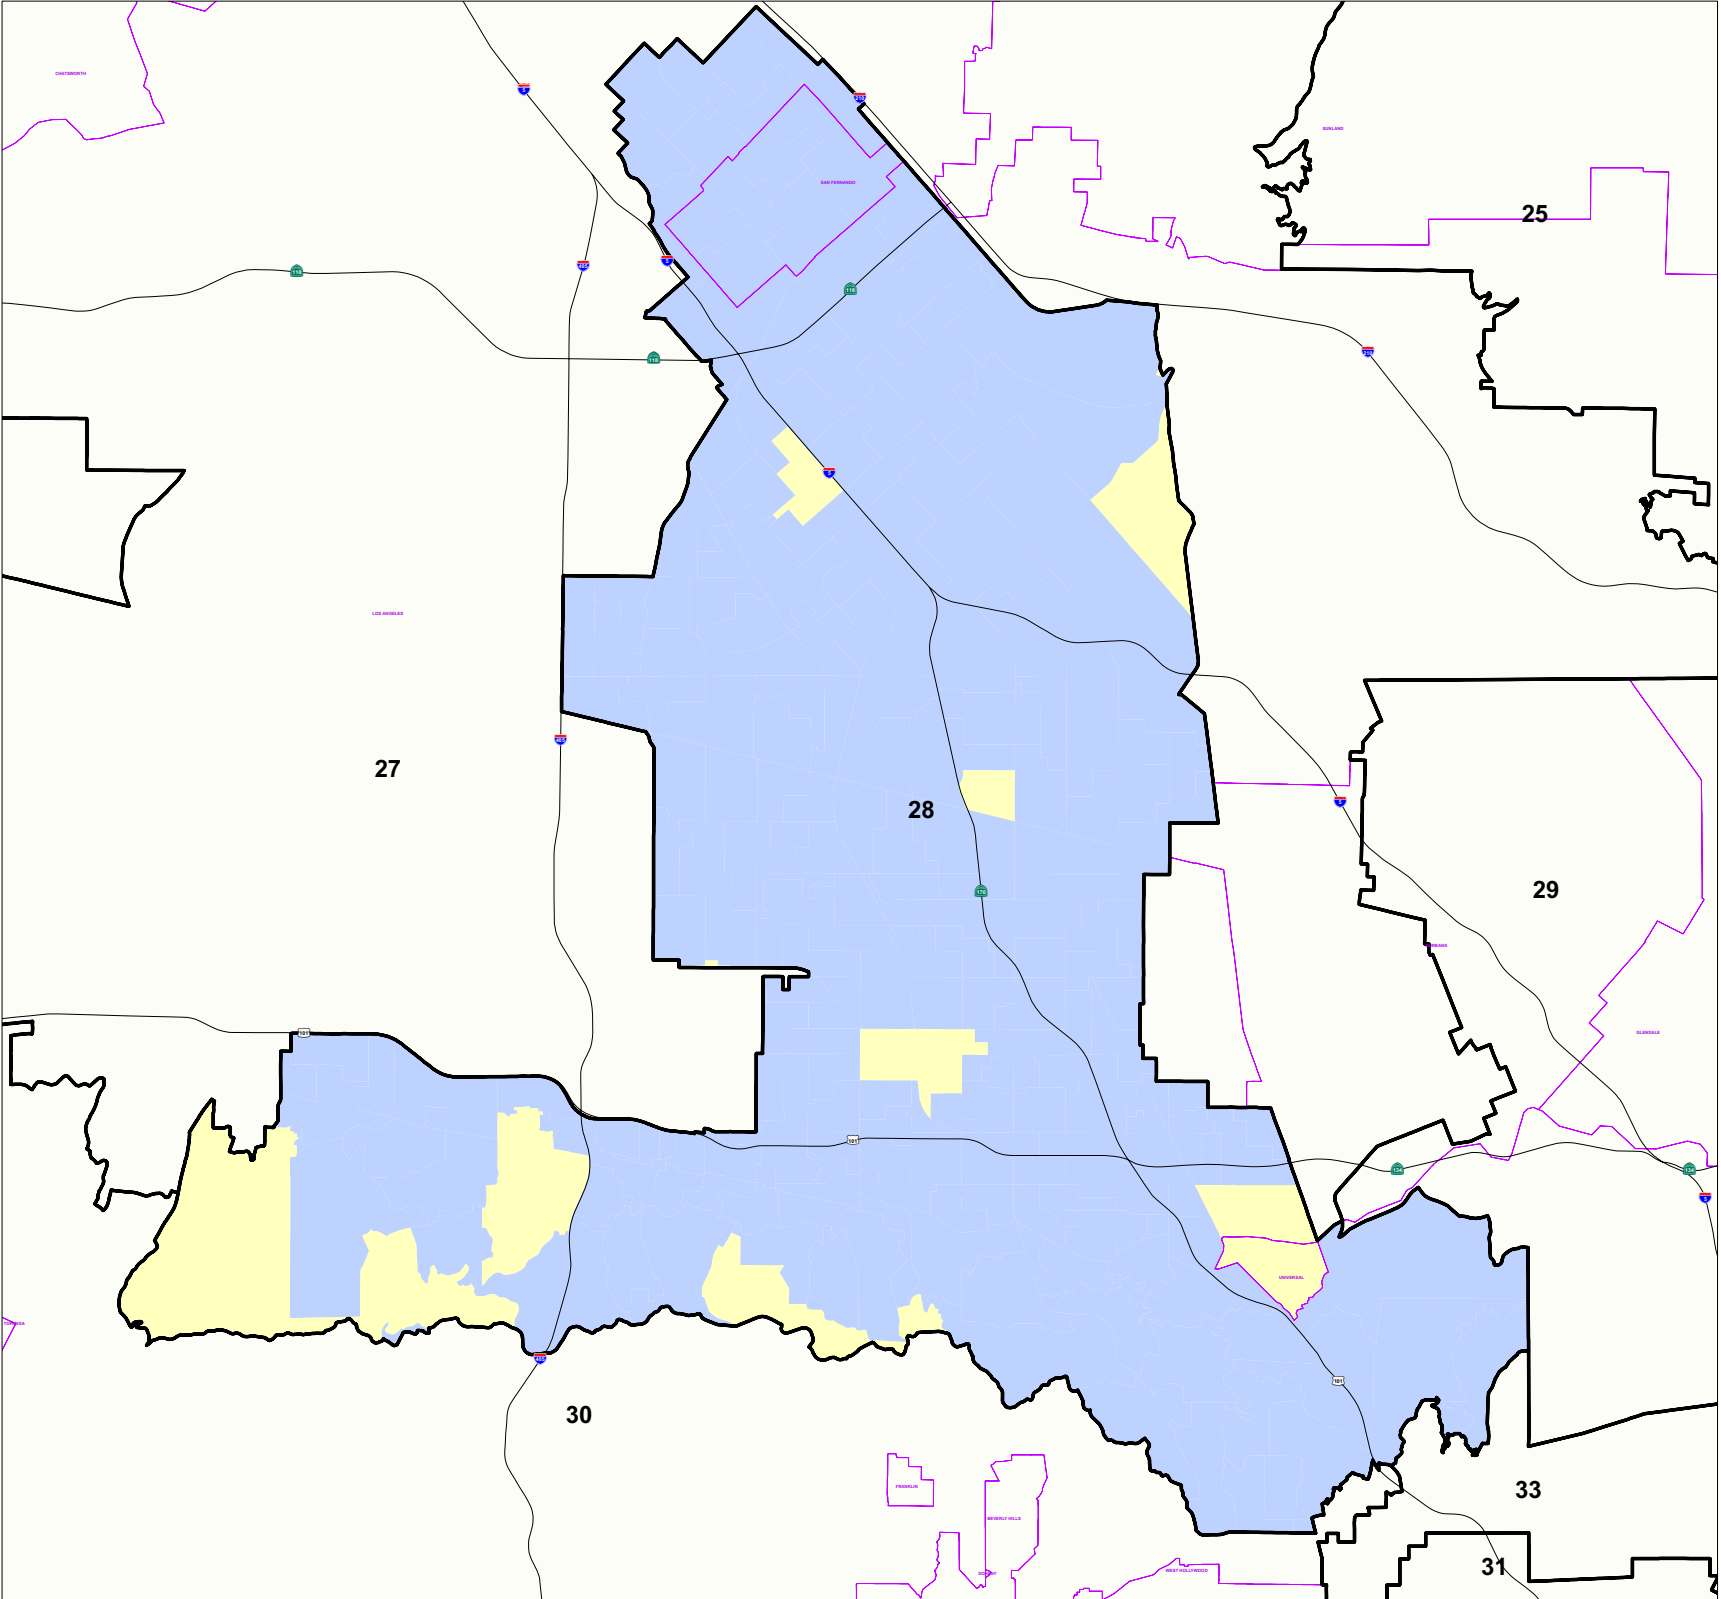

**2008 Presidential
General Election**

**28th Congressional District
Votes for President
over 50% by Election Precinct**

Legend

- Congressional District
- Communities
- **Votes for President**
  - Other
  - Obama over 50%
  - McCain over 50%

Thursday, January 8, 2009