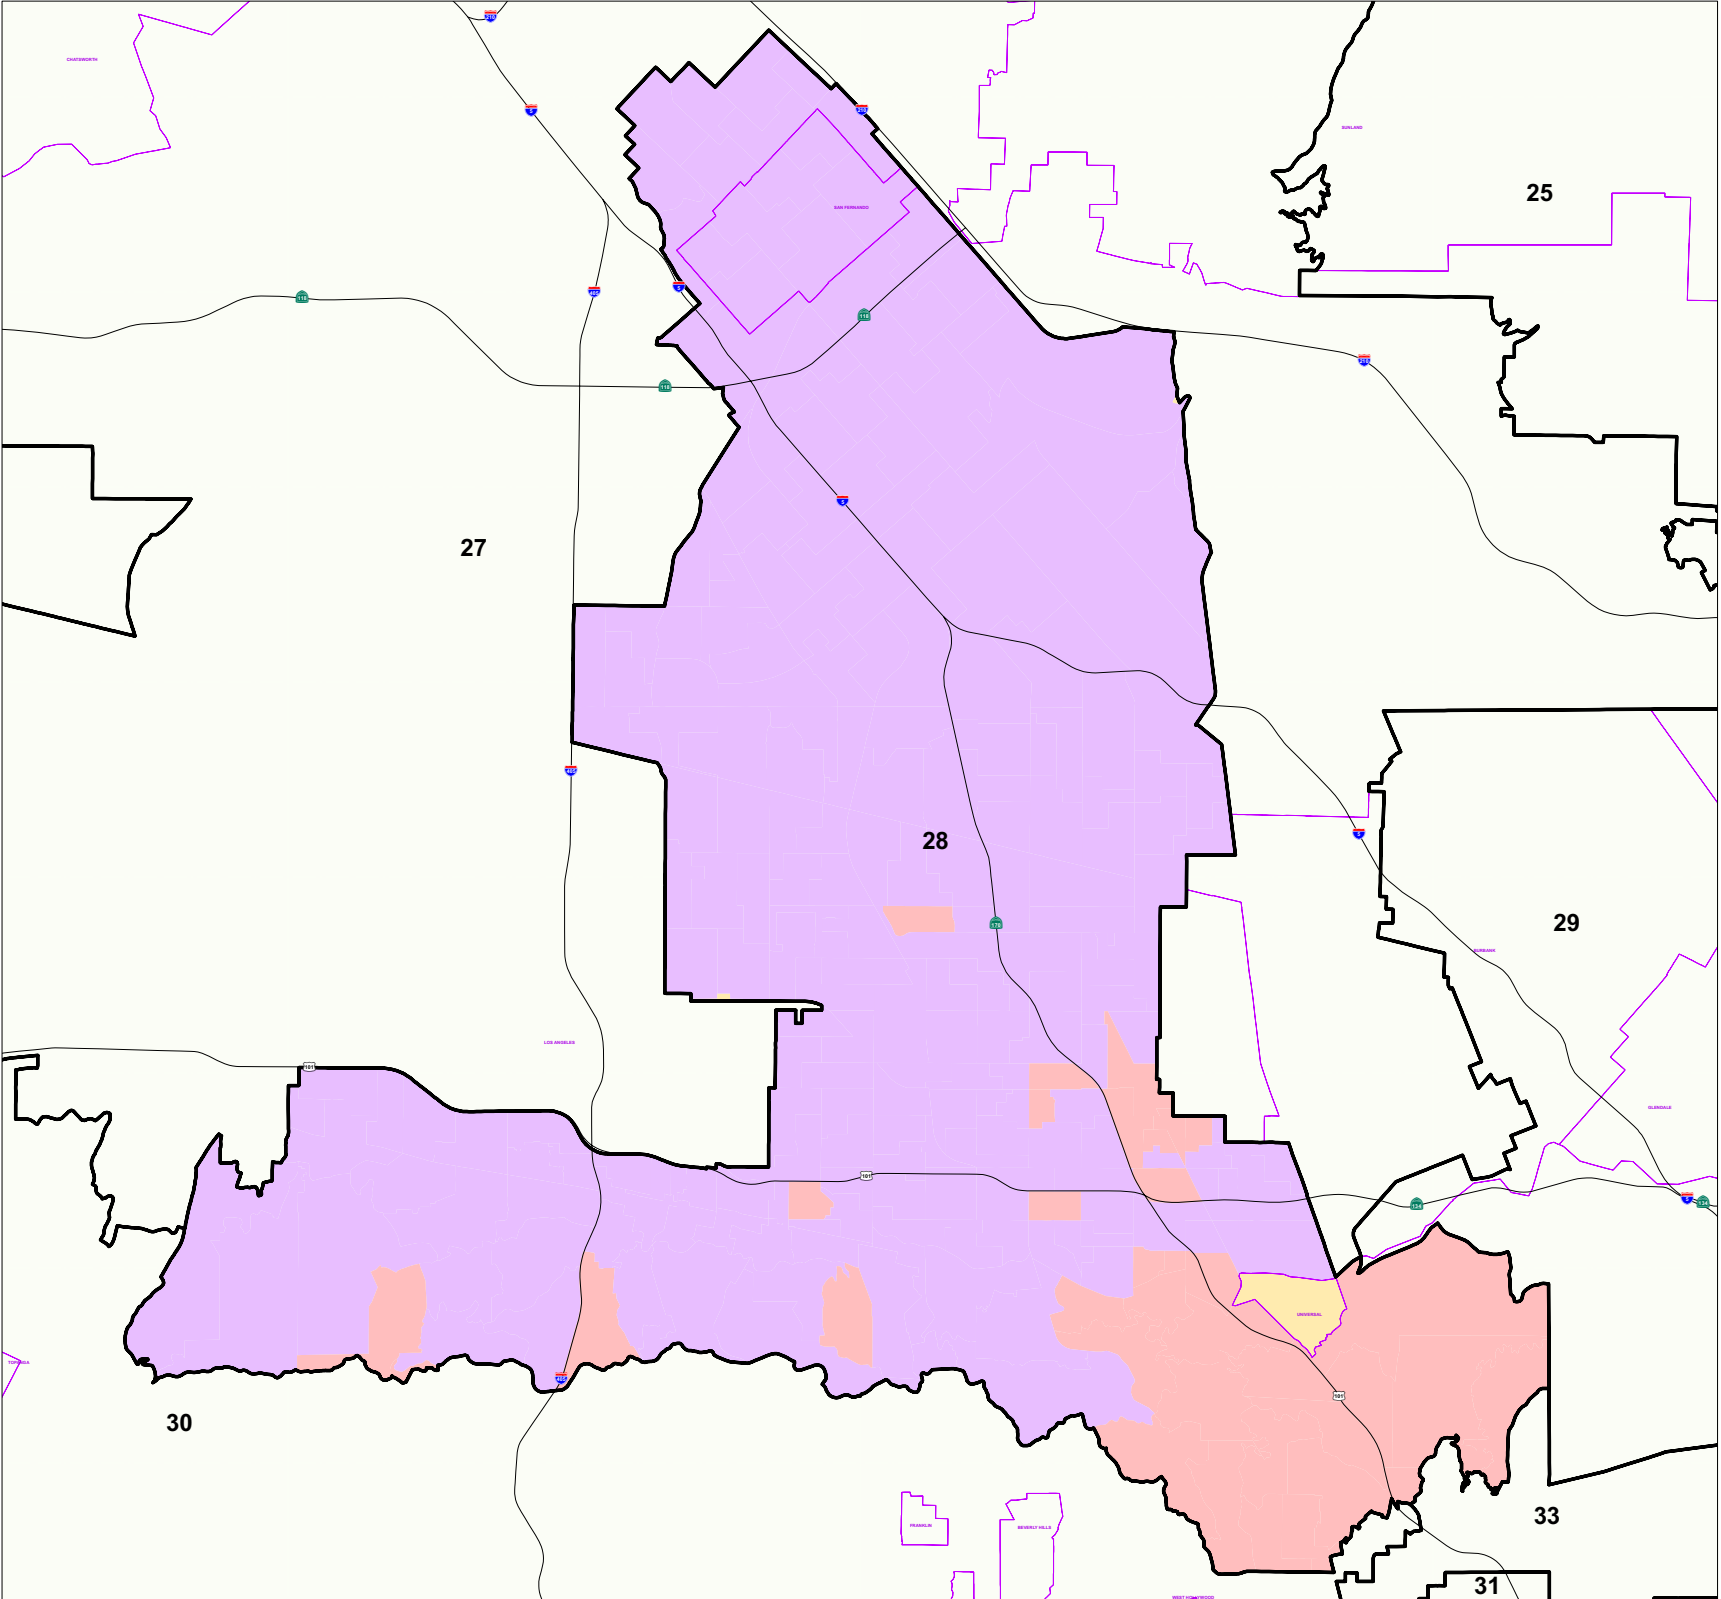

**2008 Presidential
General Election**

**28th Congressional District
Female Votes Cast
by Election Precinct**

Legend

Congressional District

Communities

Voters by Gender

0 Percent

1-25%

26-50%

51-70%

Over 71%

Thursday, January 8, 2009