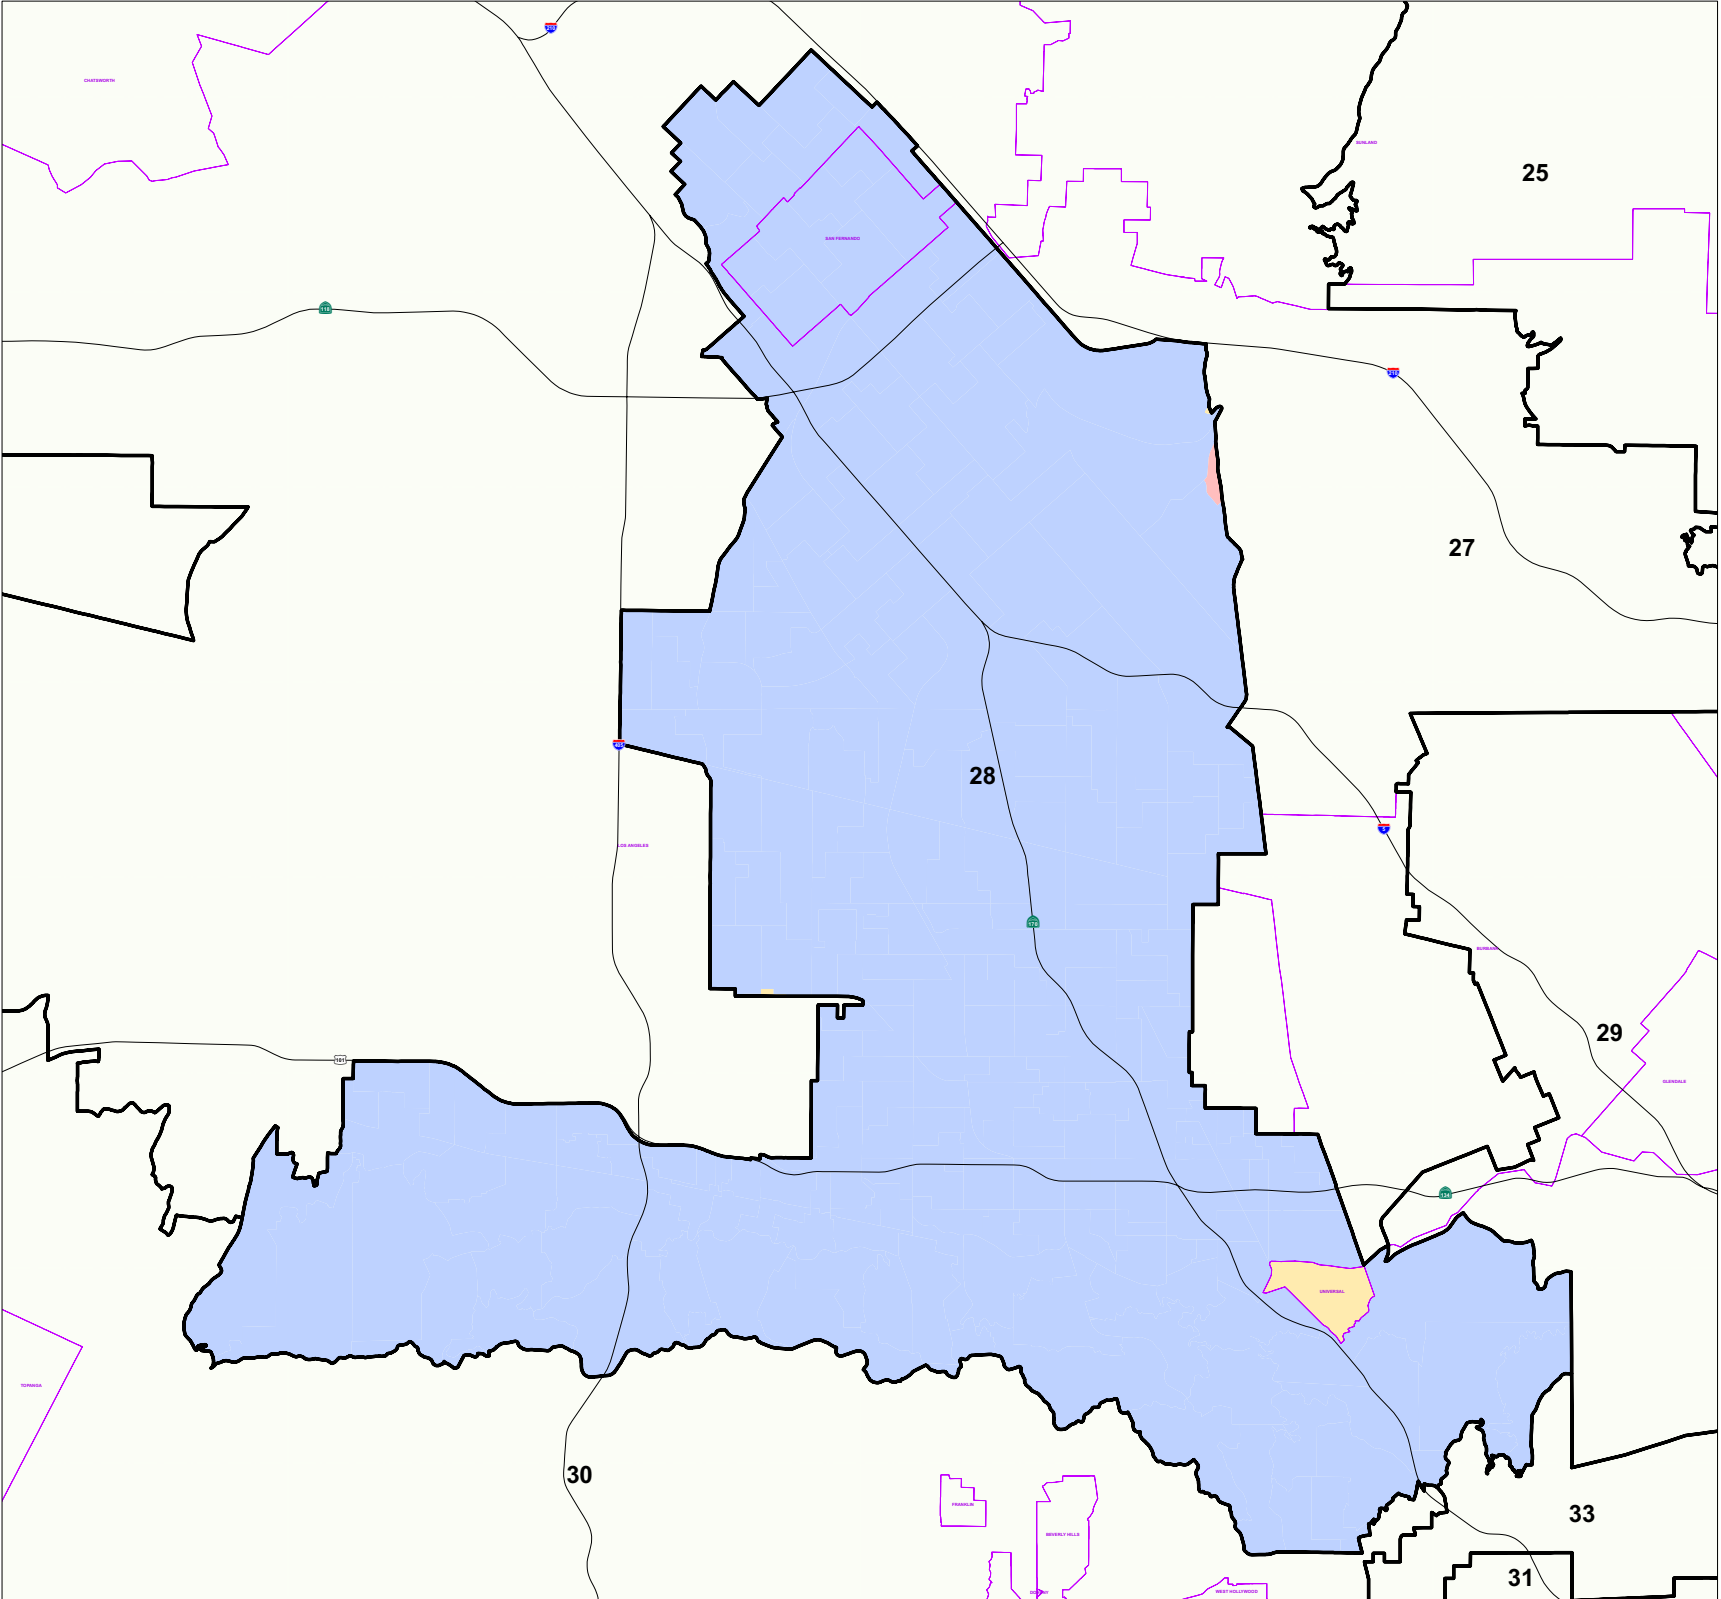

**2008 Presidential
General Election**

**28th Congressional District
Age 60-69 Votes Cast
by Election Precinct**

Legend

- Congressional District
- Communities
- **Votes by Age 60-69**
- 0 Percent
- 1-25%
- 26-50%
- 51-75%
- 76-100%

1:12250.50.75 1
 Miles

Thursday, January 8, 2009