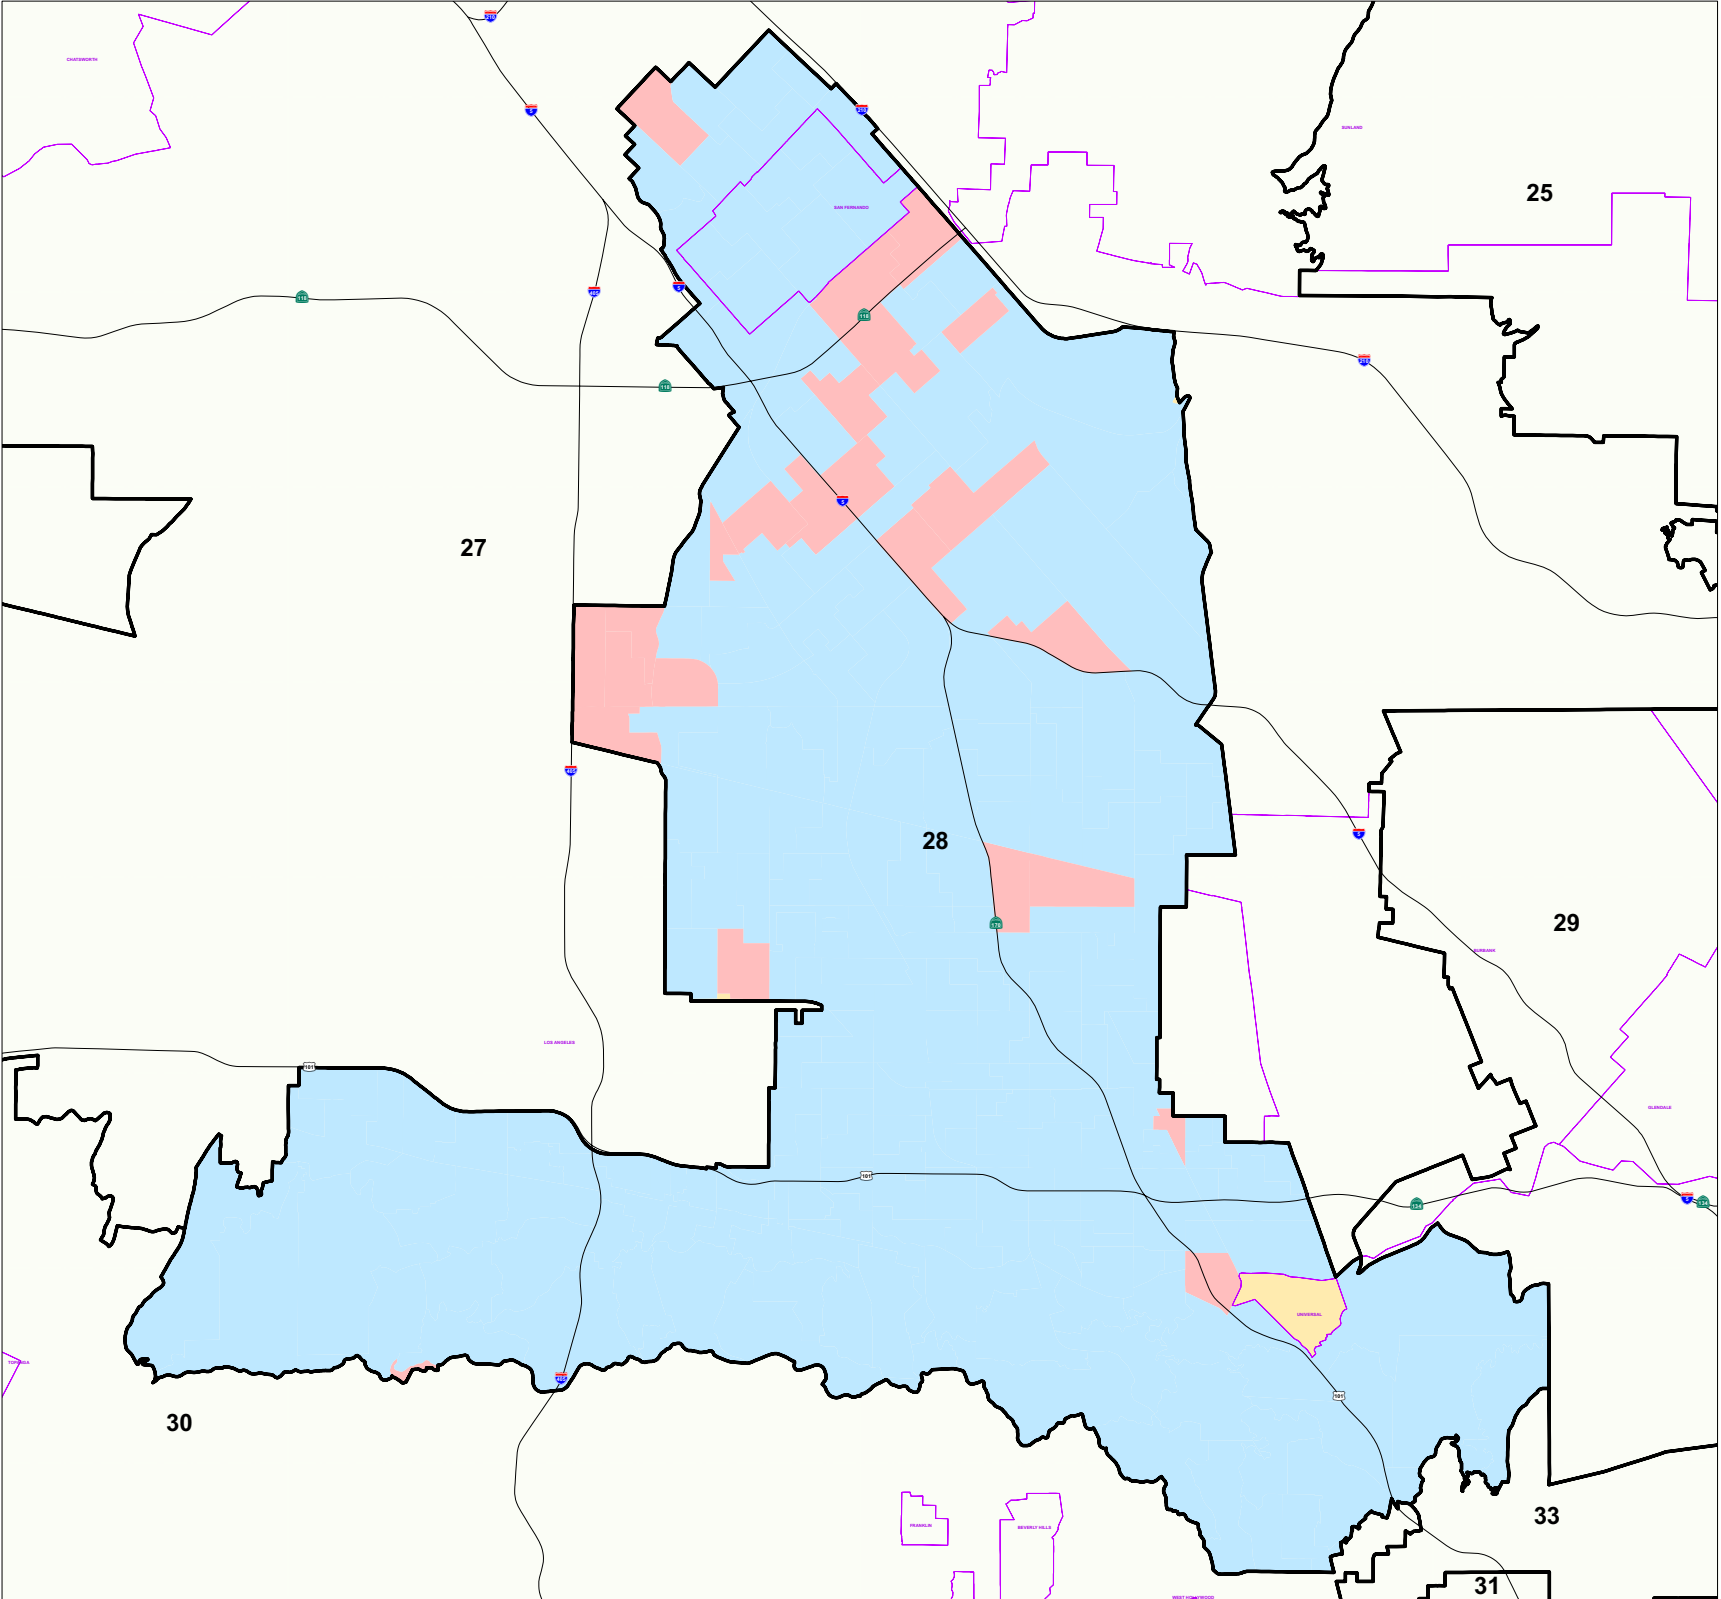

**2008 Presidential
General Election**

**28th Congressional District
Age 18-29 Votes cast
by Election Precinct**

Legend

Congressional District

Communities

Votes by Age

0 Percent

1-25%

26-50%

51-70%

Over 71%