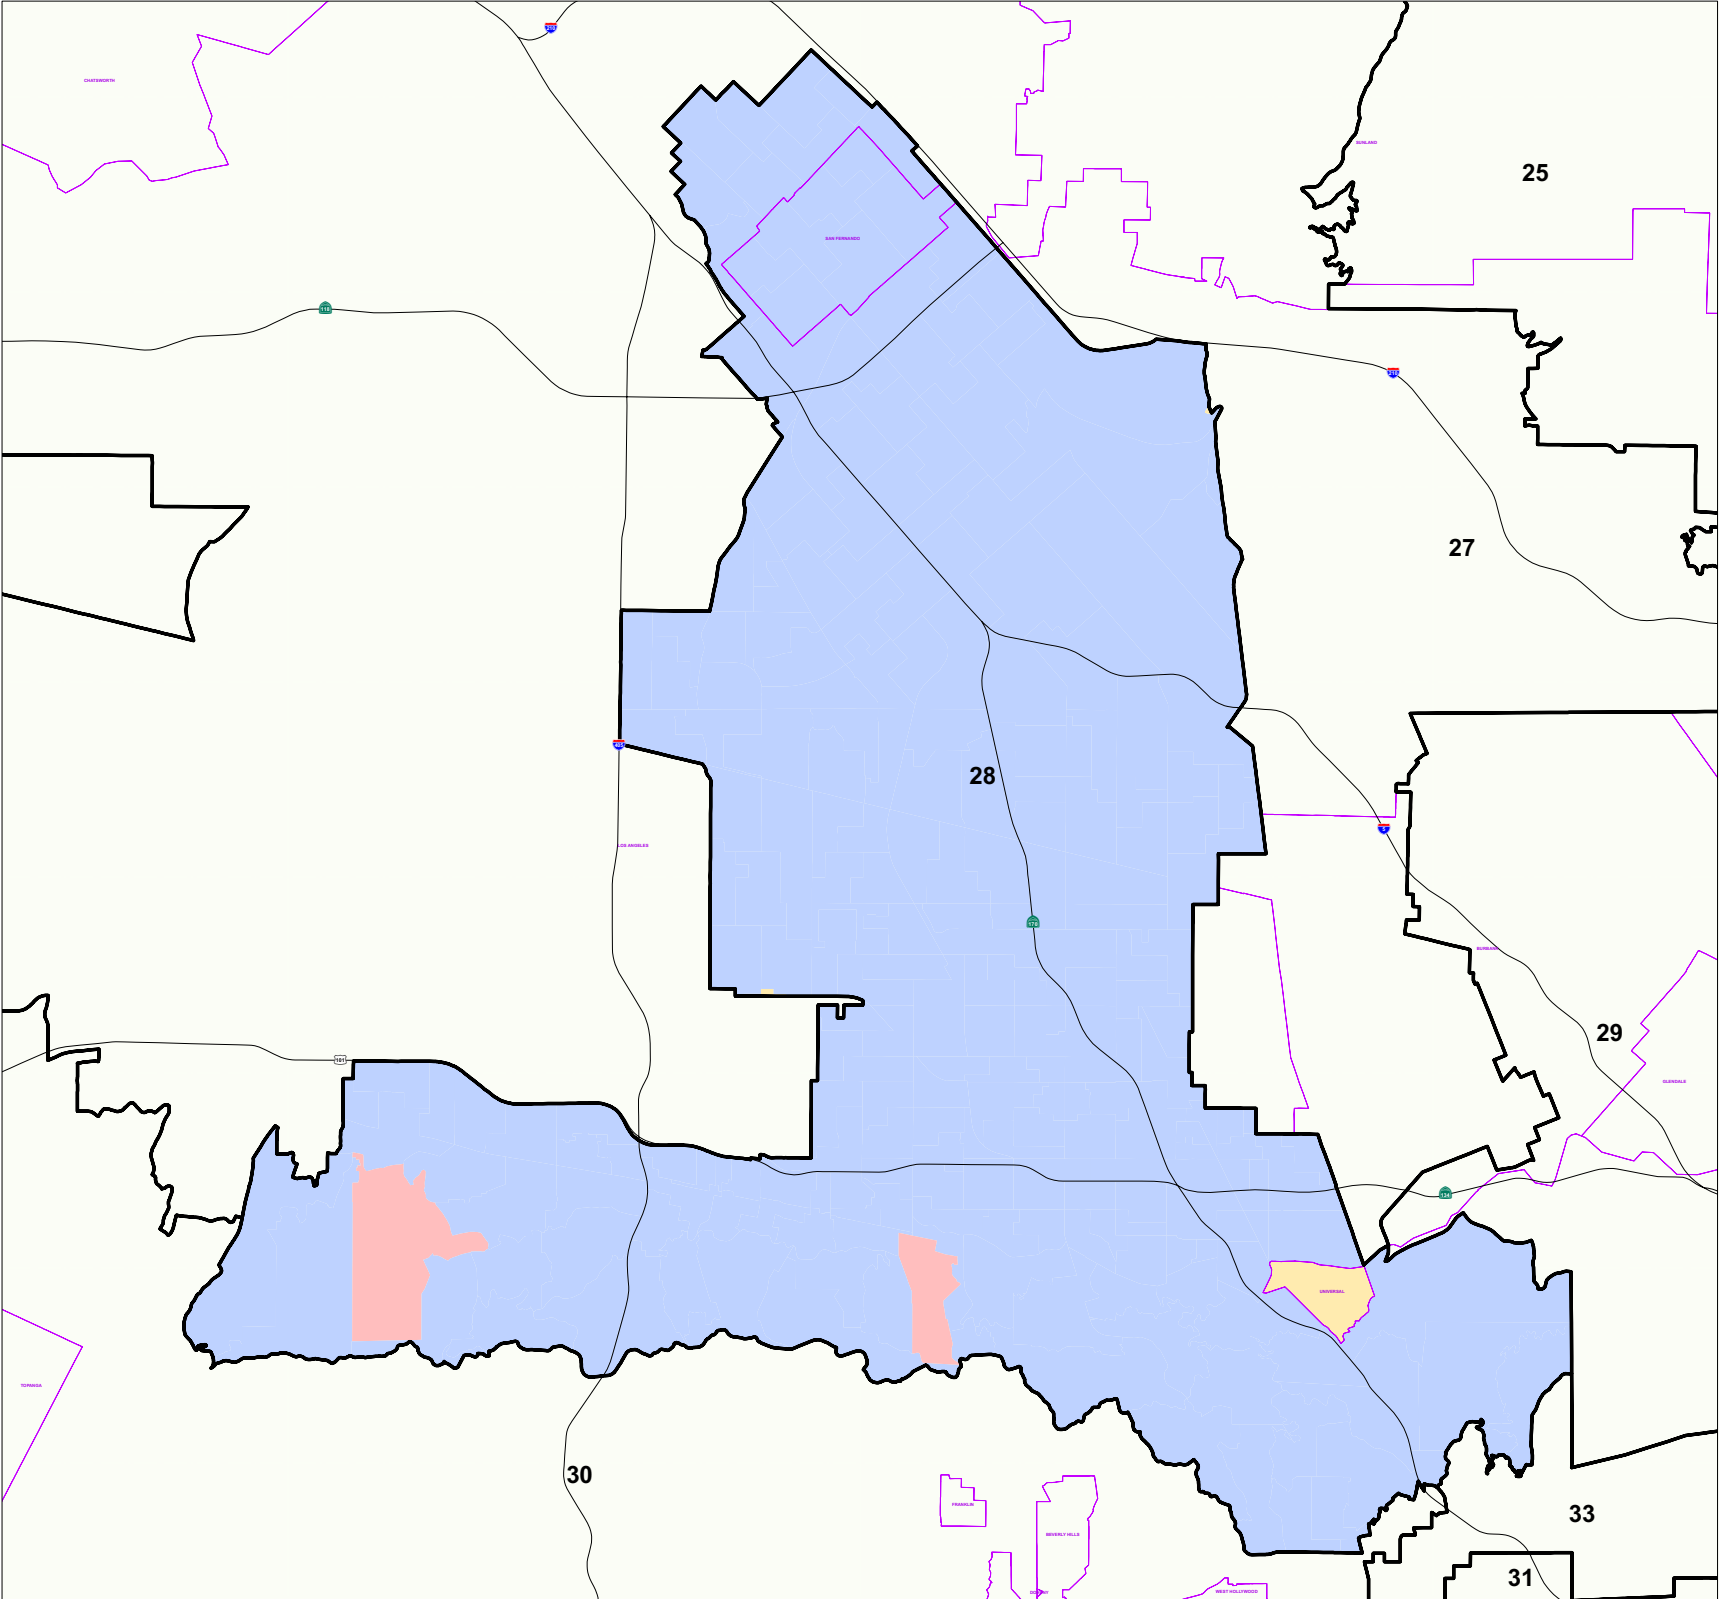

**2008 Presidential
General Election**

**28th Congressional District
Age 50-59 Votes Cast
by Election Precinct**

Legend

- Congressional District
- Communities
- **Votes by Age 50-59**
- 0 Percent
- 1-25%
- 26-50%
- 51-75%
- 76-100%

1:12250.50.75 1
 Miles

Thursday, January 8, 2009