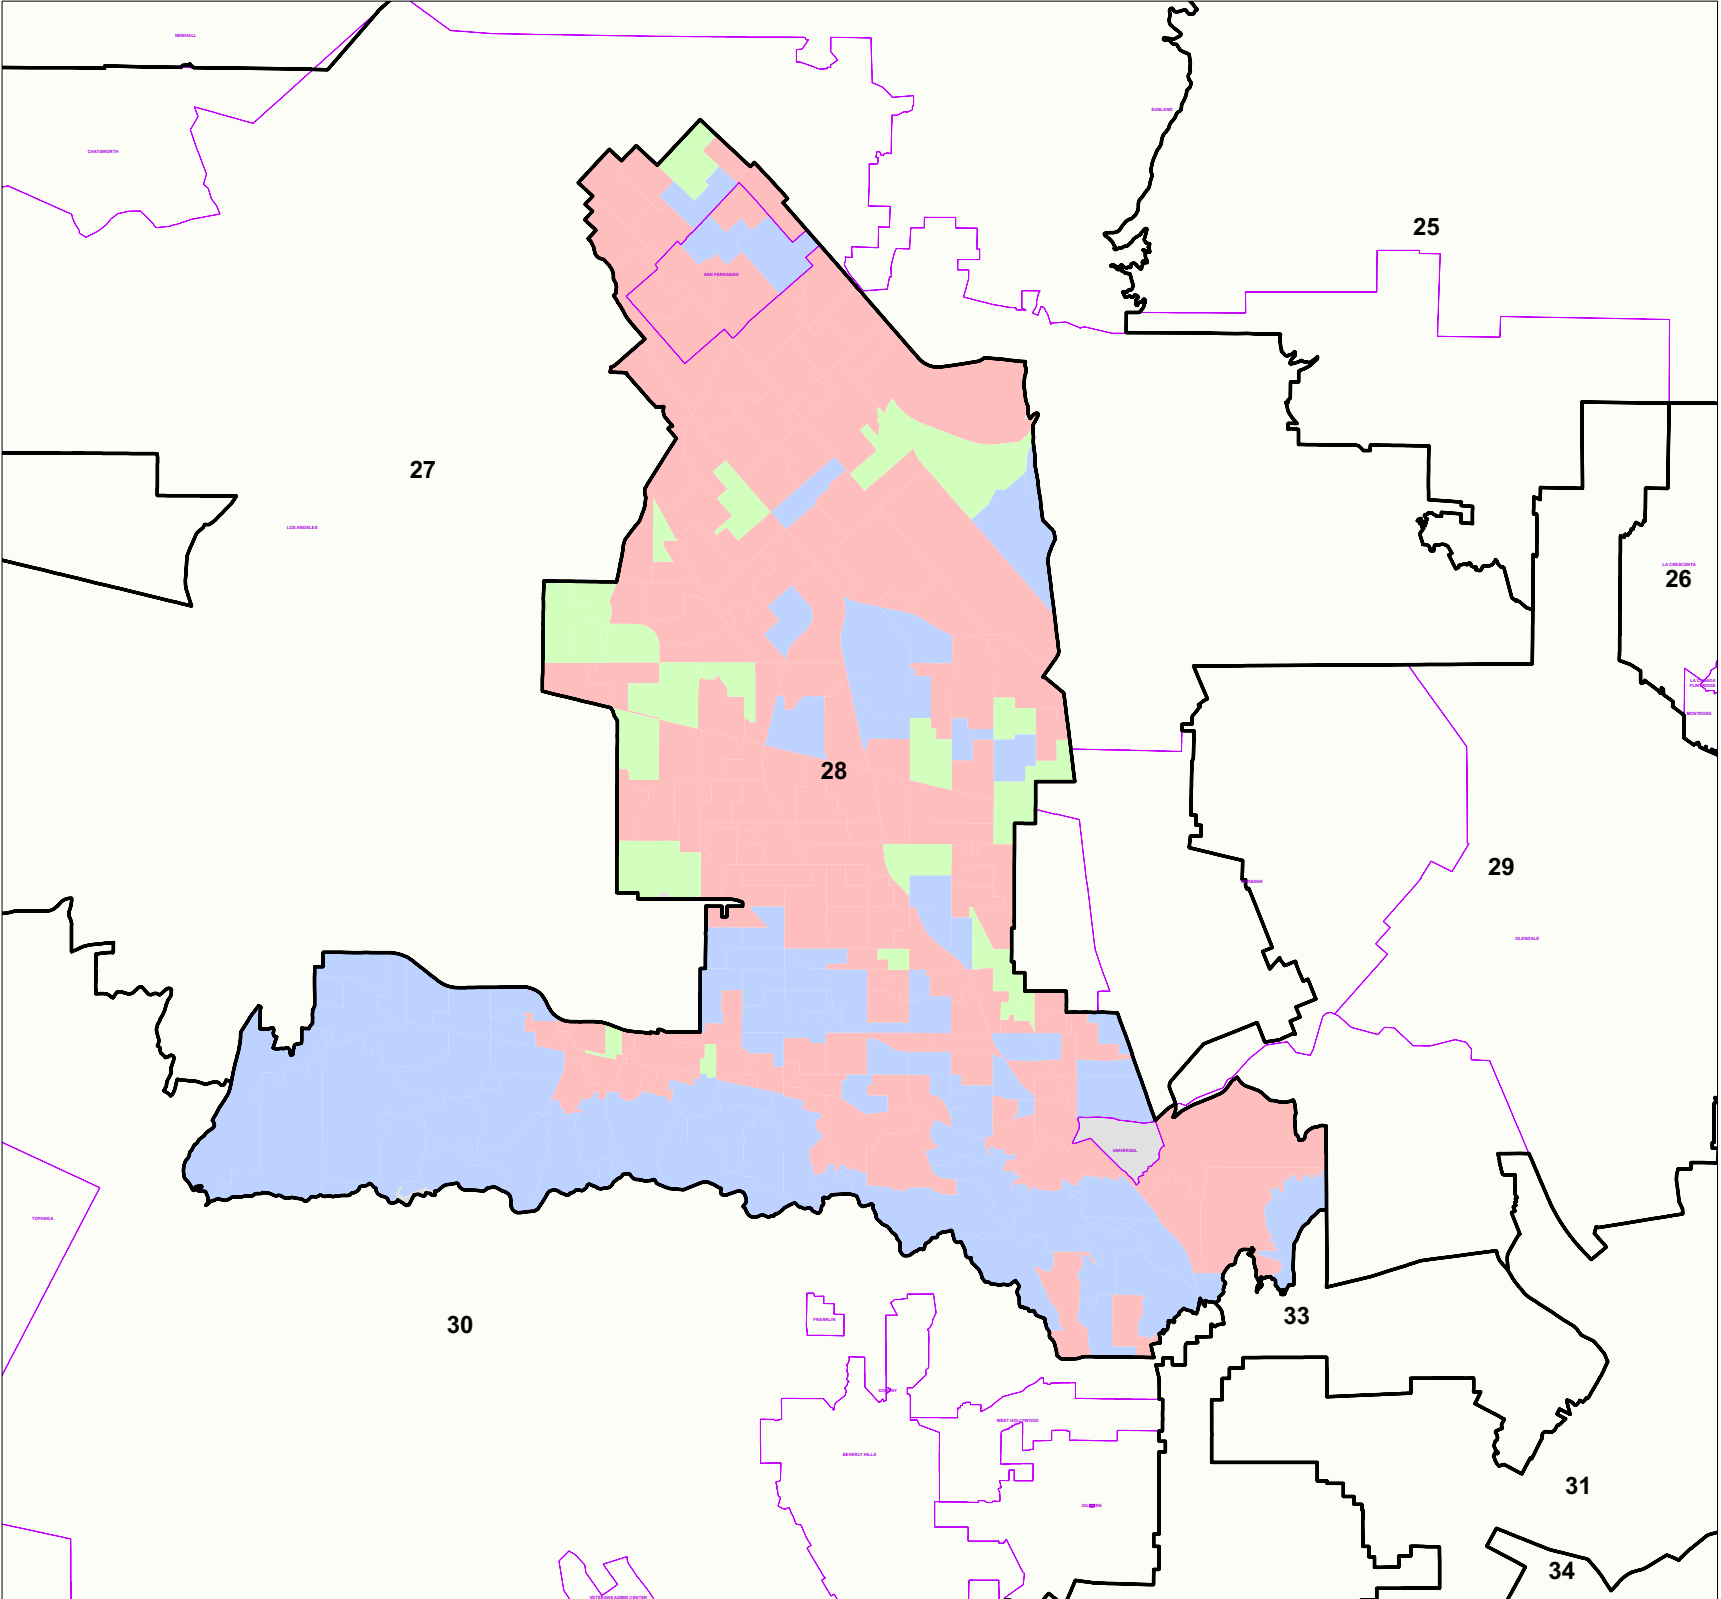

**2008 Presidential
General Election**

**28th Congressional District
Provisional Votes Cast
by Election Precinct**

Legend

- Congressional District
- Communities
- **Provisional Votes**
- 0 Ballots cast
- 1 - 50 Ballots cast
- 51 - 100 Ballots cast
- 101 - 150 Ballots cast
- 151 - 200 Ballots cast
- Over 201 Ballots cast

0 0.25 0.5 1 Miles

Thursday, January 8, 2009