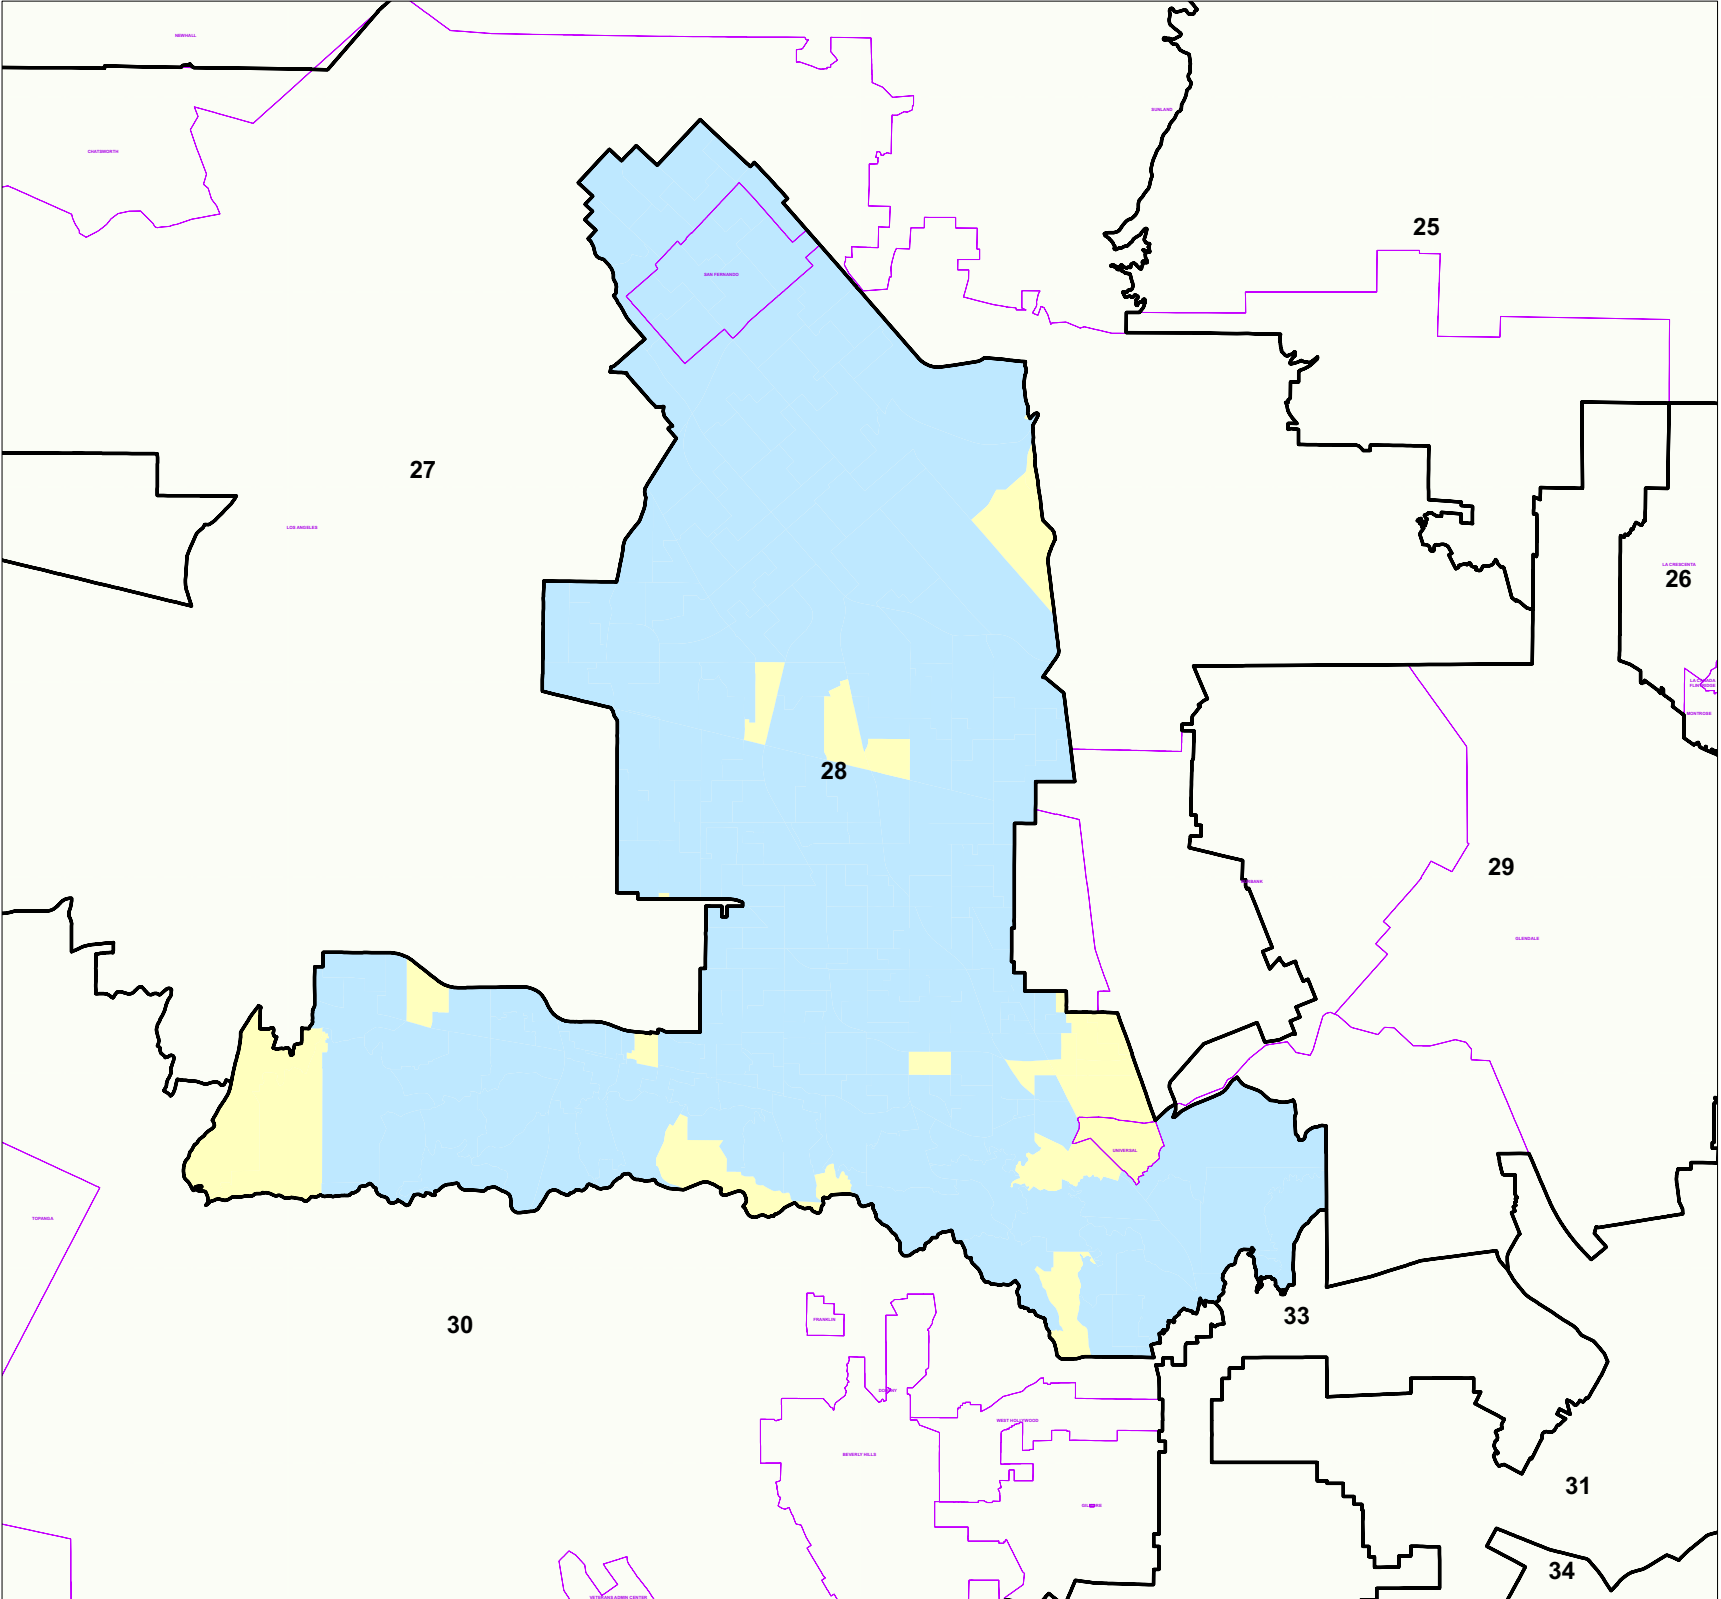

**2008 Presidential
General Election**

**28th Congressional District
Voters by Party
by Election Precinct**

Legend

- Congressional District
- Communities
- **Voters by Party**
- None
- Democrat 50%+1
- Republican 50%+1
- Decline to state 50%+1

0 0.25 0.5 1 Miles

Thursday, January 8, 2009