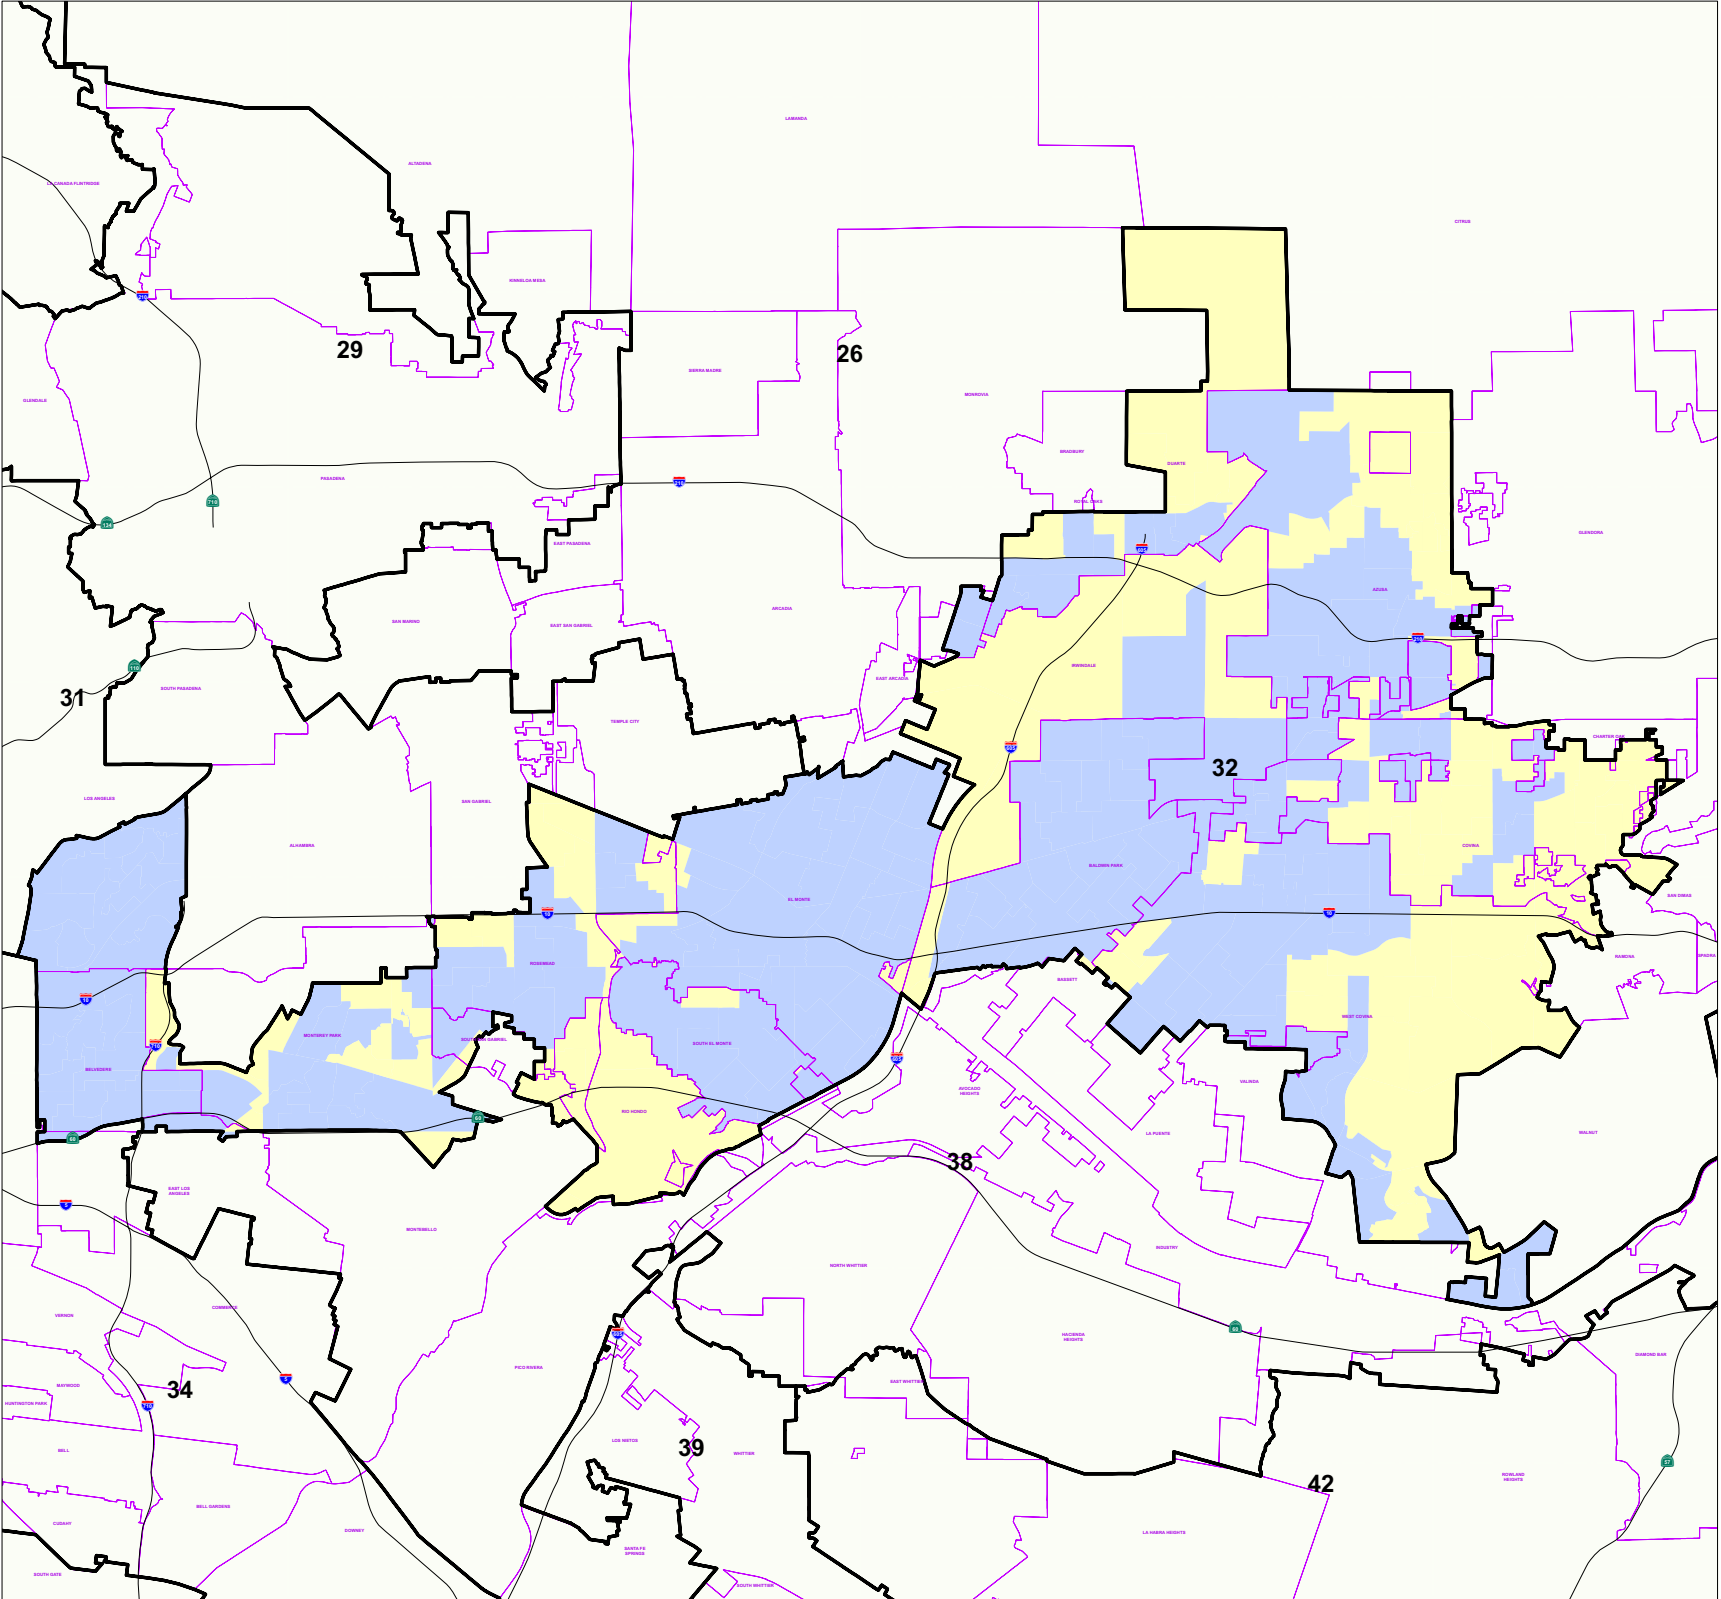

**2008 Presidential
General Election**

**32nd Congressional District
Votes for President
over 50% by Election Precinct**

Legend

- Congressional District
- Communities
- **Votes for President**
- Other
- Obama over 50%
- McCain over 50%

Thursday, January 8, 2009