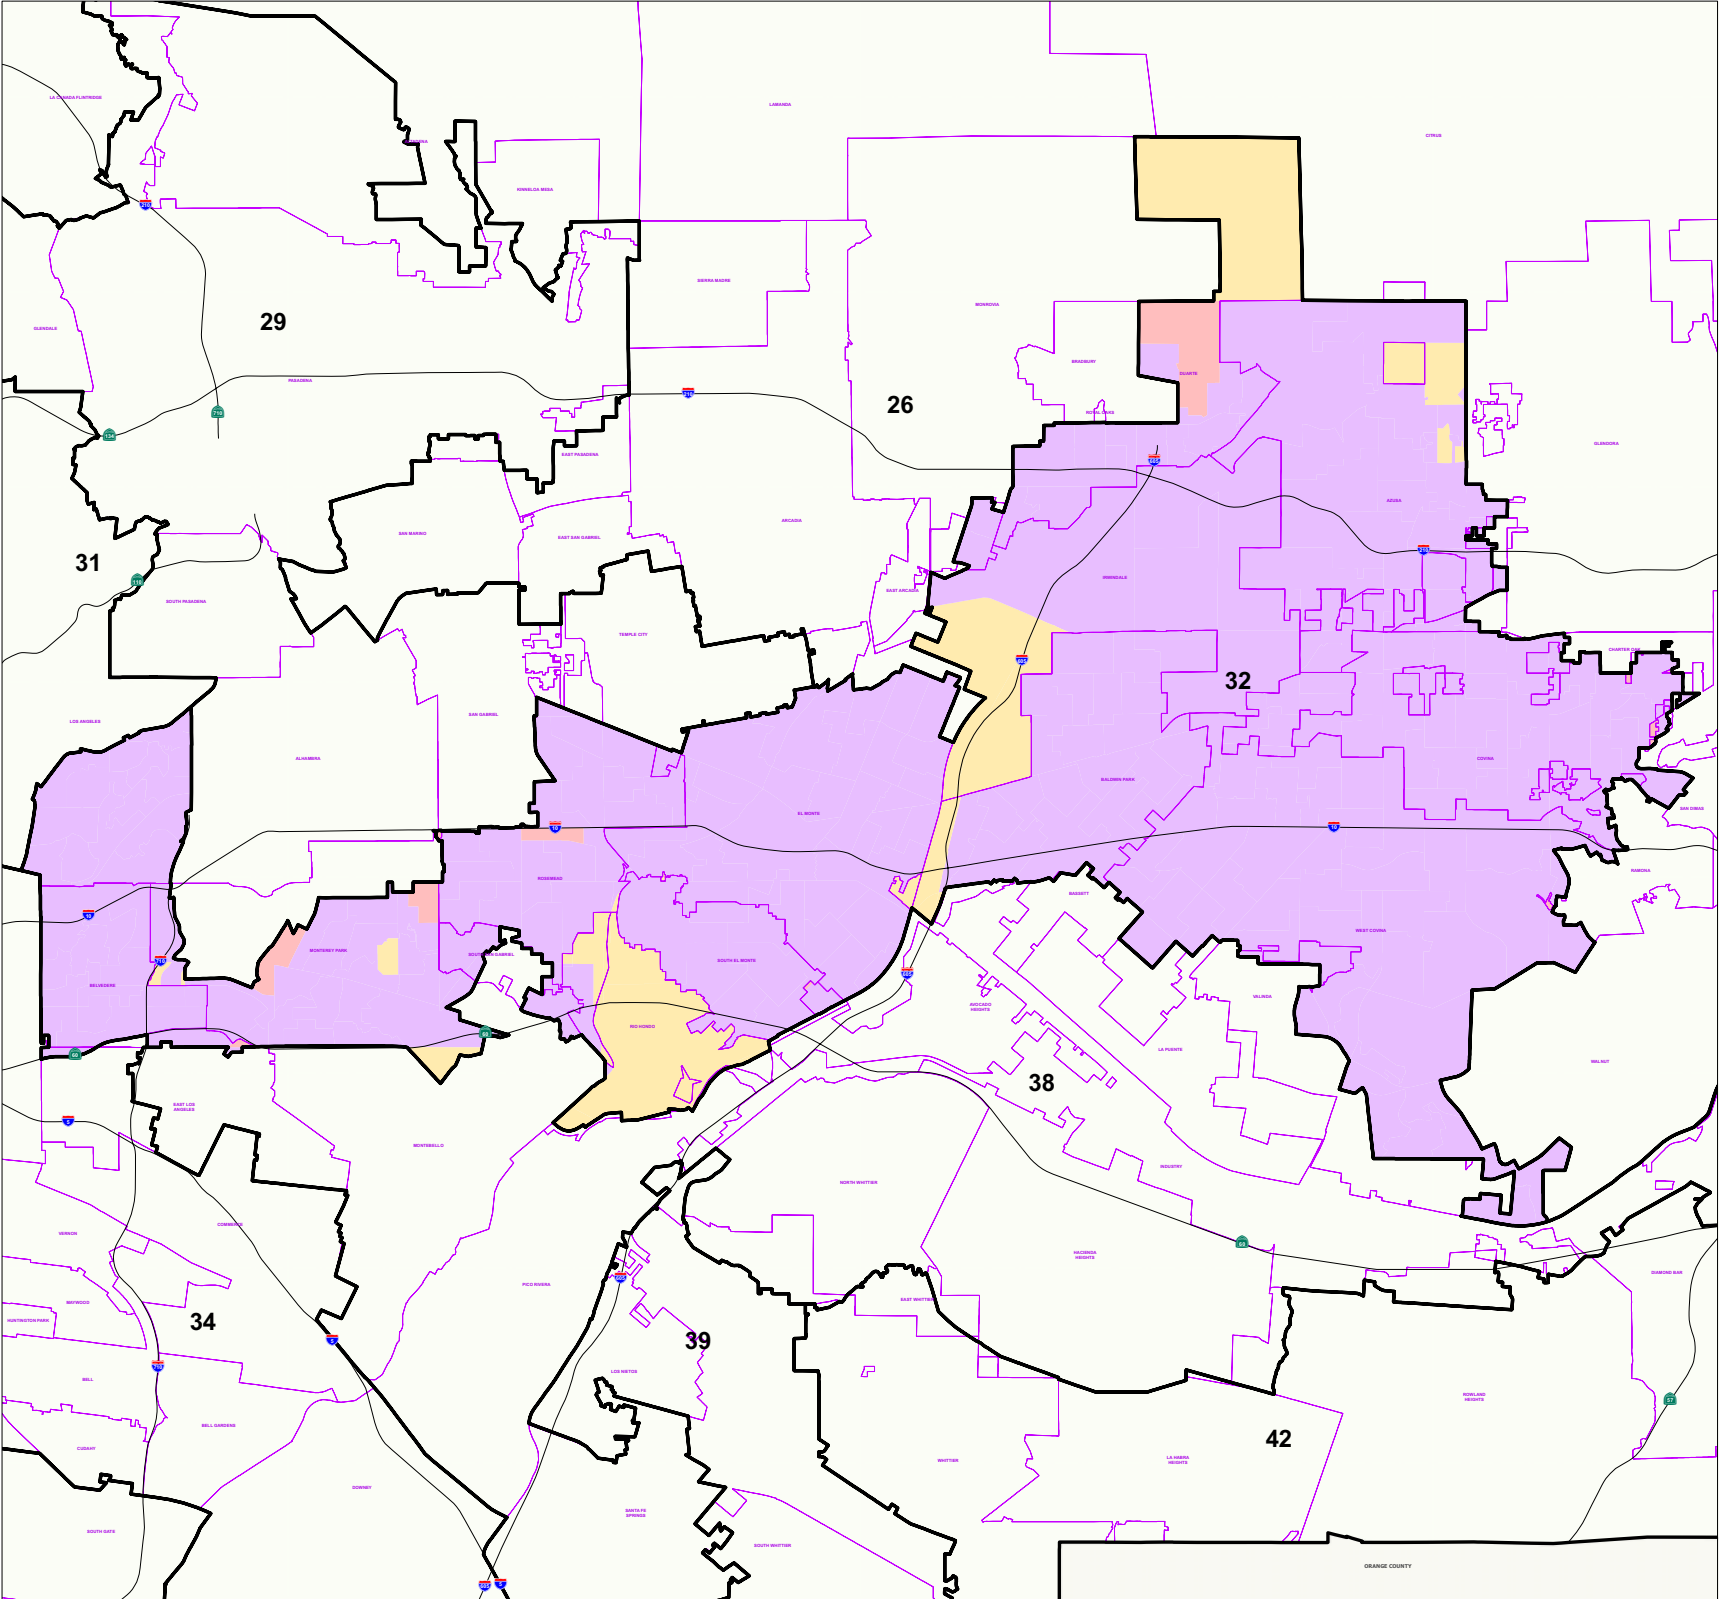

2008 Presidential General Election

32nd Congressional District Female Votes Cast by Election Precinct

Legend

Congressional District

Communities

Voters by Gender

0 Percent

1-25%

26-50%

51-70%

Over 71%