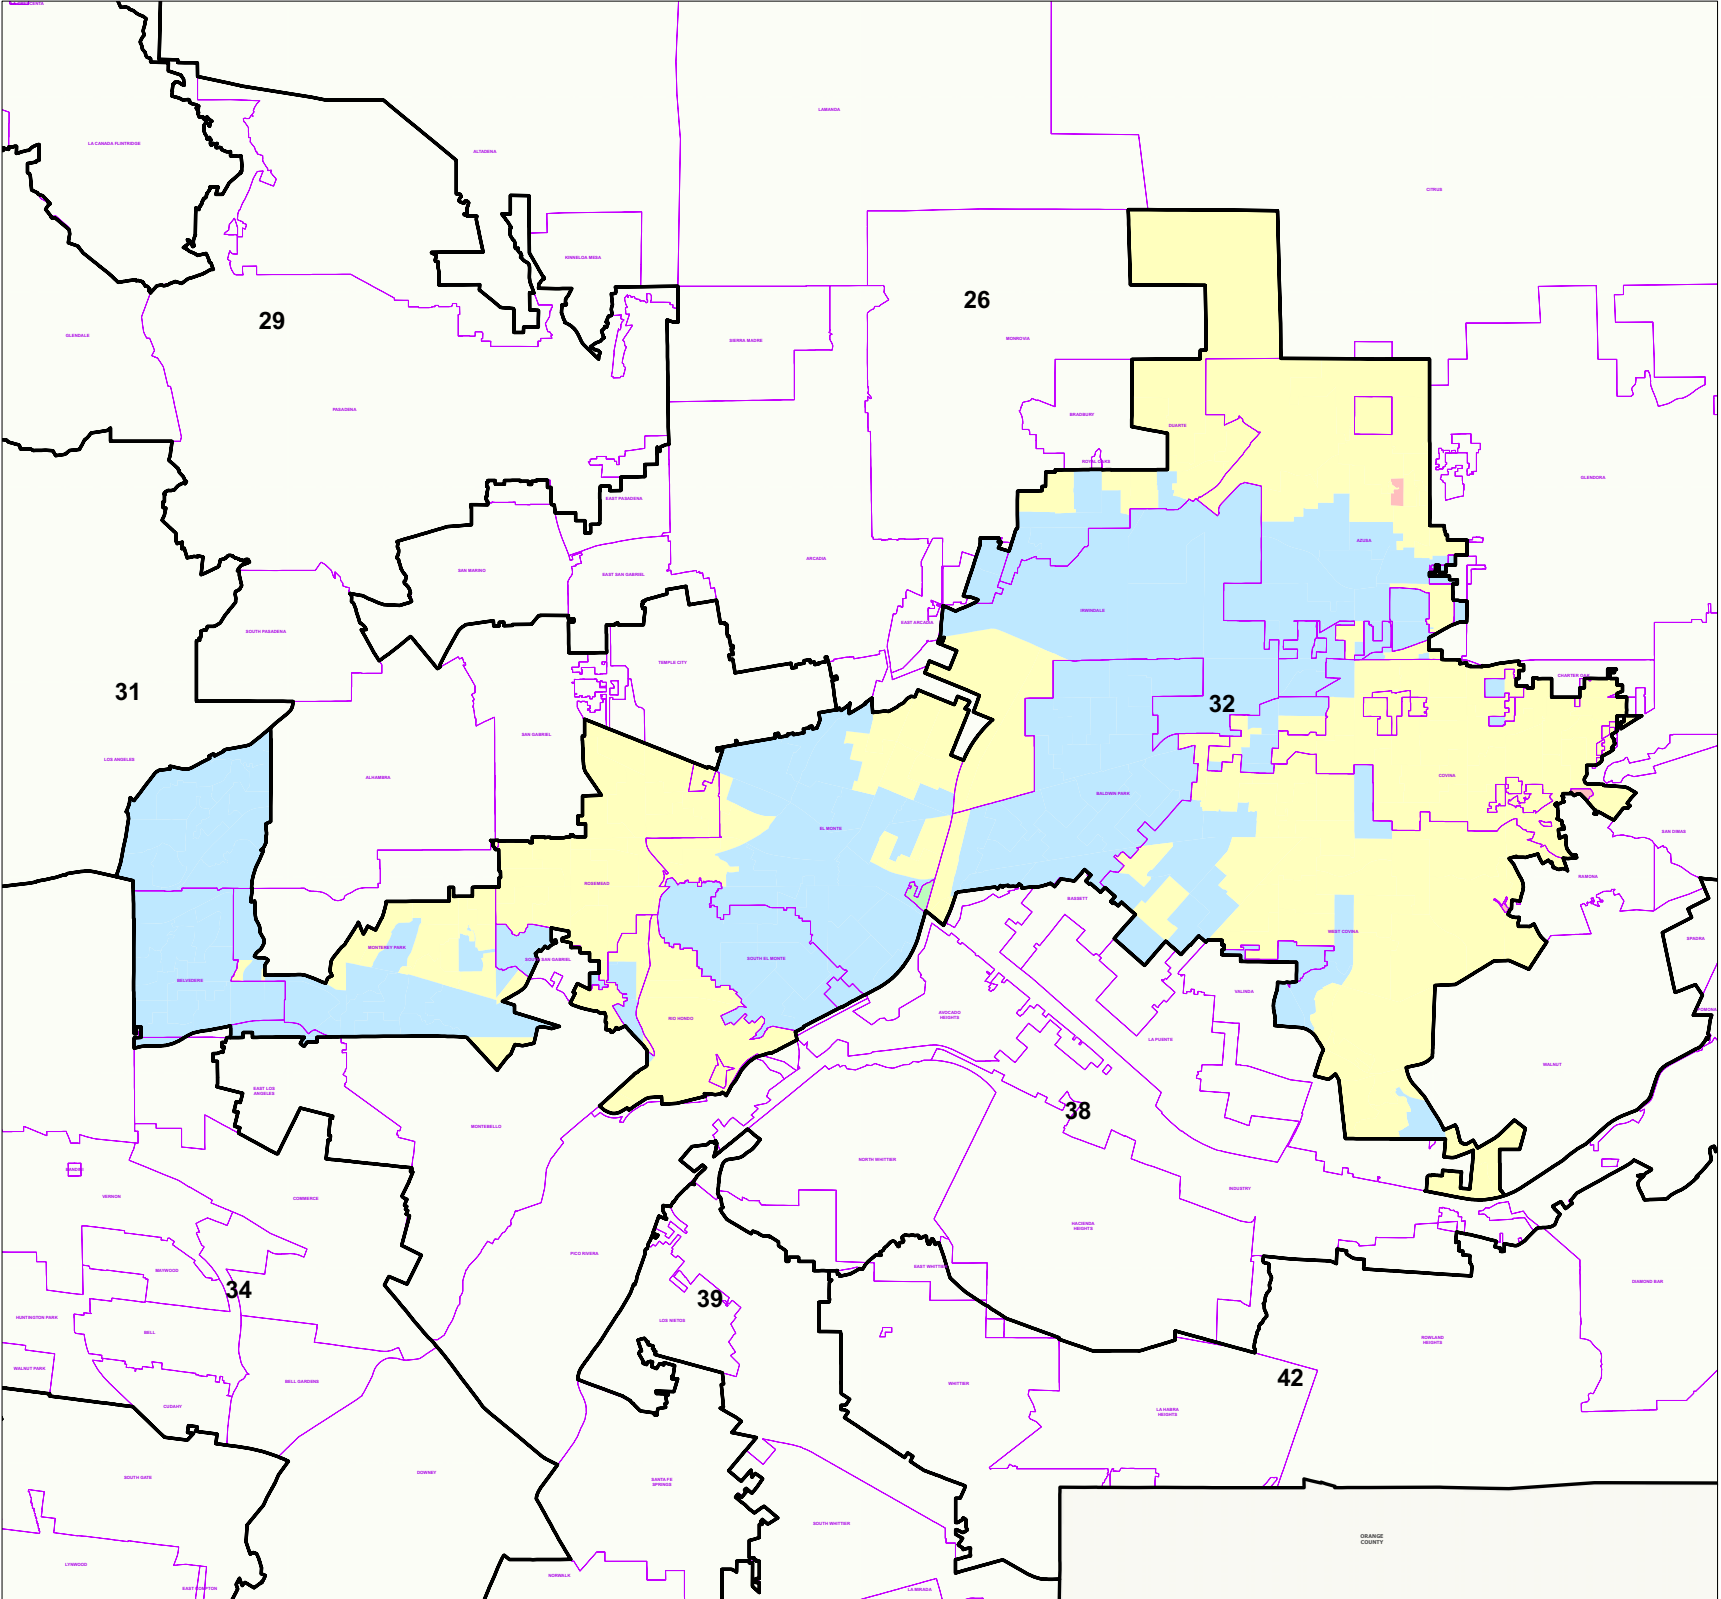

**2008 Presidential
General Election**

**32nd Congressional District
Voters by Party
by Election Precinct**

Legend

- Congressional District
- Communities
- **Voters by Party**
  - None
  - Democrat 50%+1
  - Republican 50%+1
  - Decline to state 50%+1