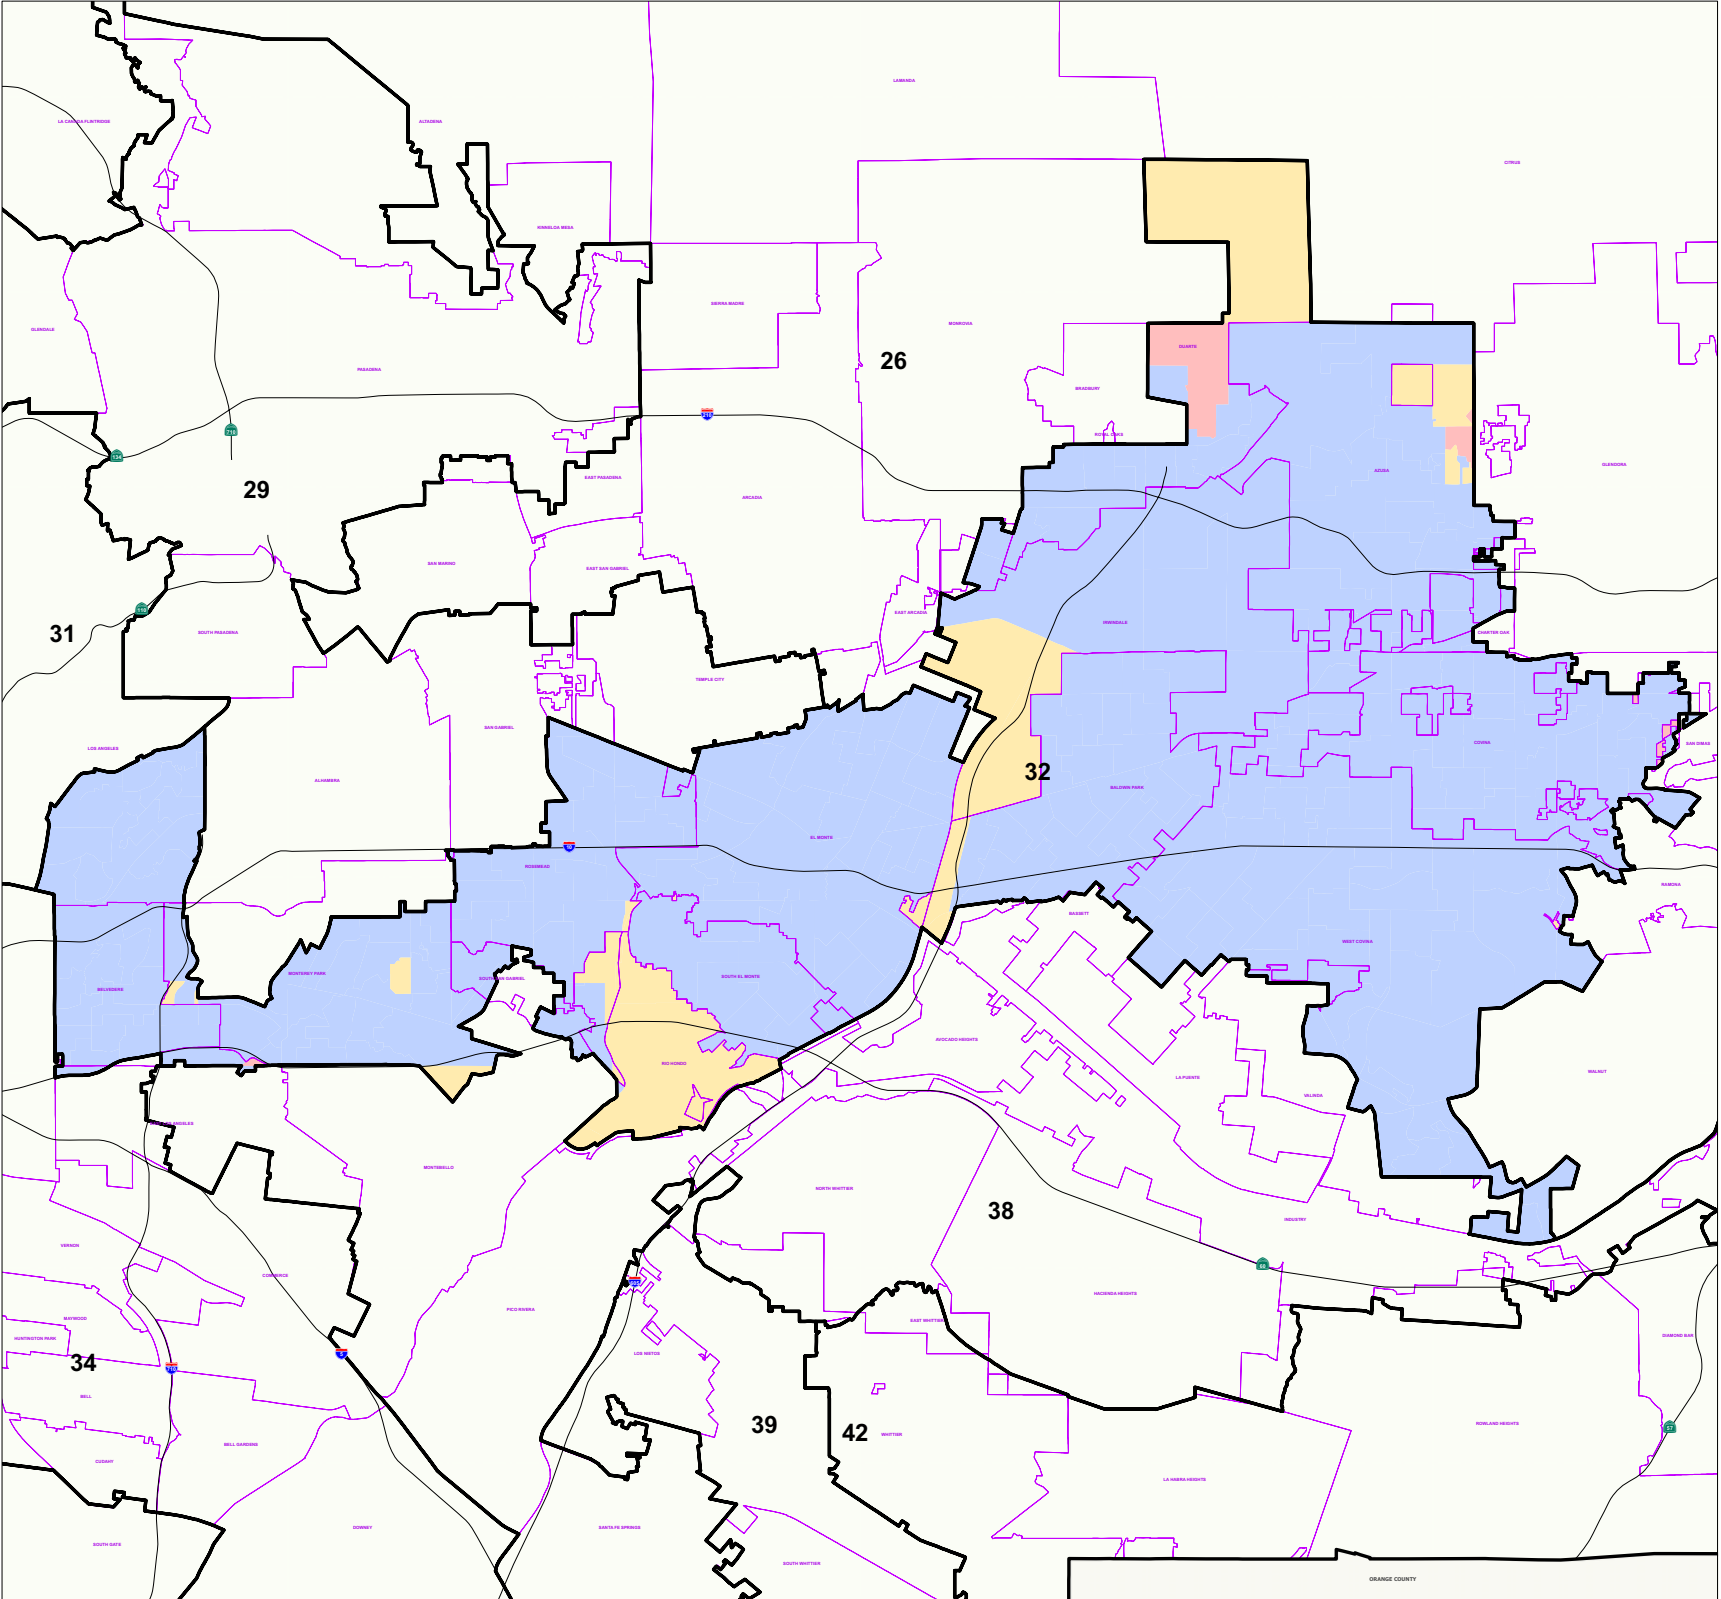

**2008 Presidential
General Election**

**32nd Congressional District
Age 50-59 Votes Cast
by Election Precinct**

Legend

- Congressional District
- Communities
- **Votes by Age 50-59**
  - 0 Percent
  - 1-25%
  - 26-50%
  - 51-75%
  - 76-100%