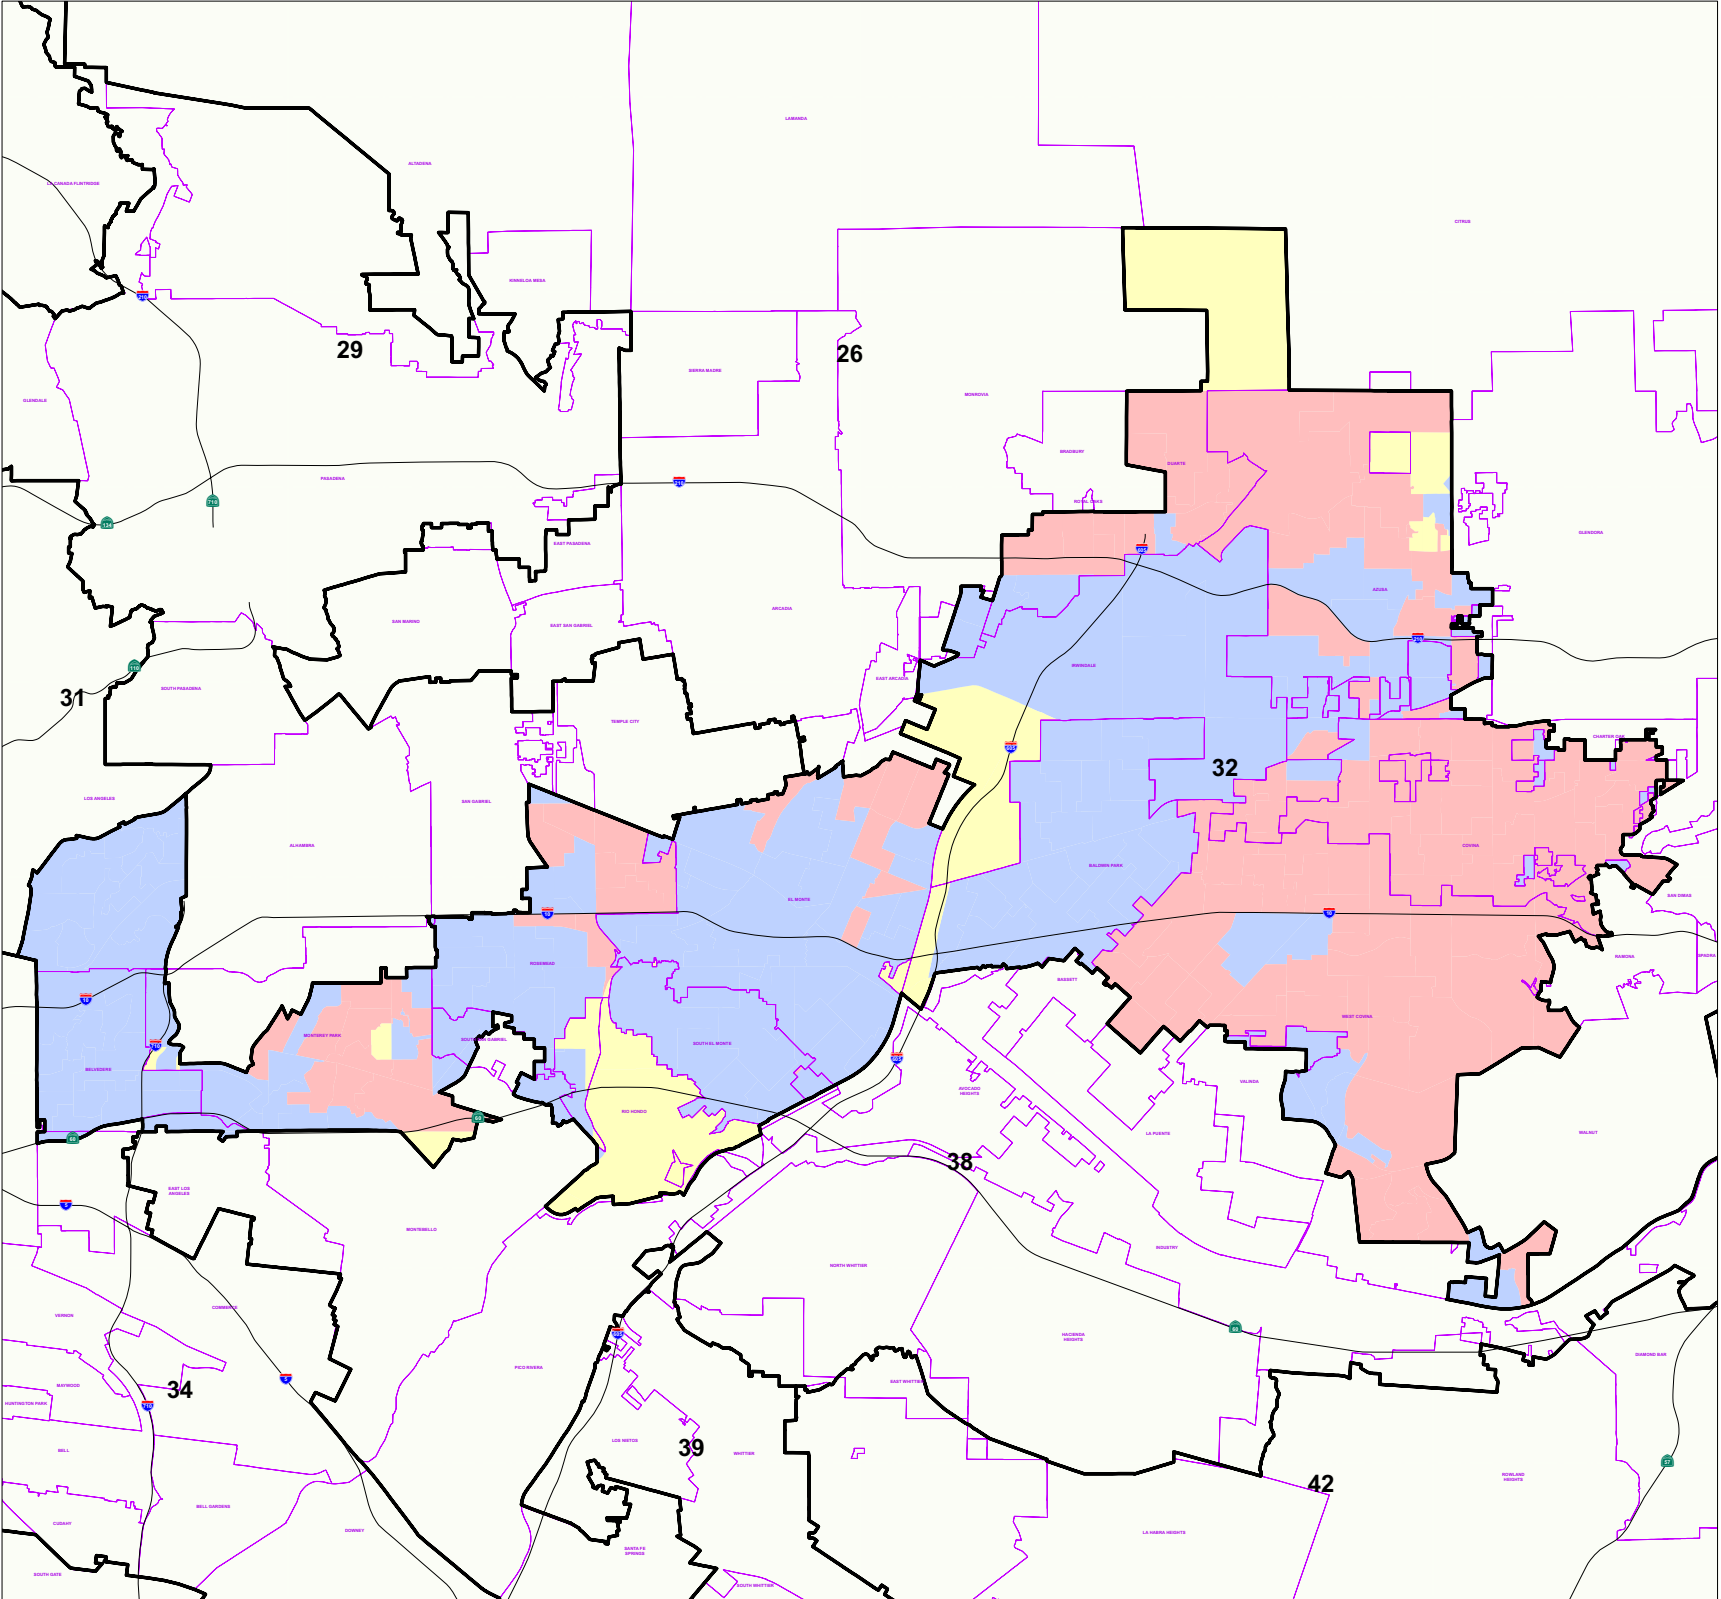

**2008 Presidential
General Election**

**32nd Congressional District
Votes for McCain
by Election Precinct**

Legend

- Congressional District
- Communities
- **Votes for President**
- 0 Percent
- 1 - 25%
- 26 - 50%
- 51 - 75%
- 76 - 100%