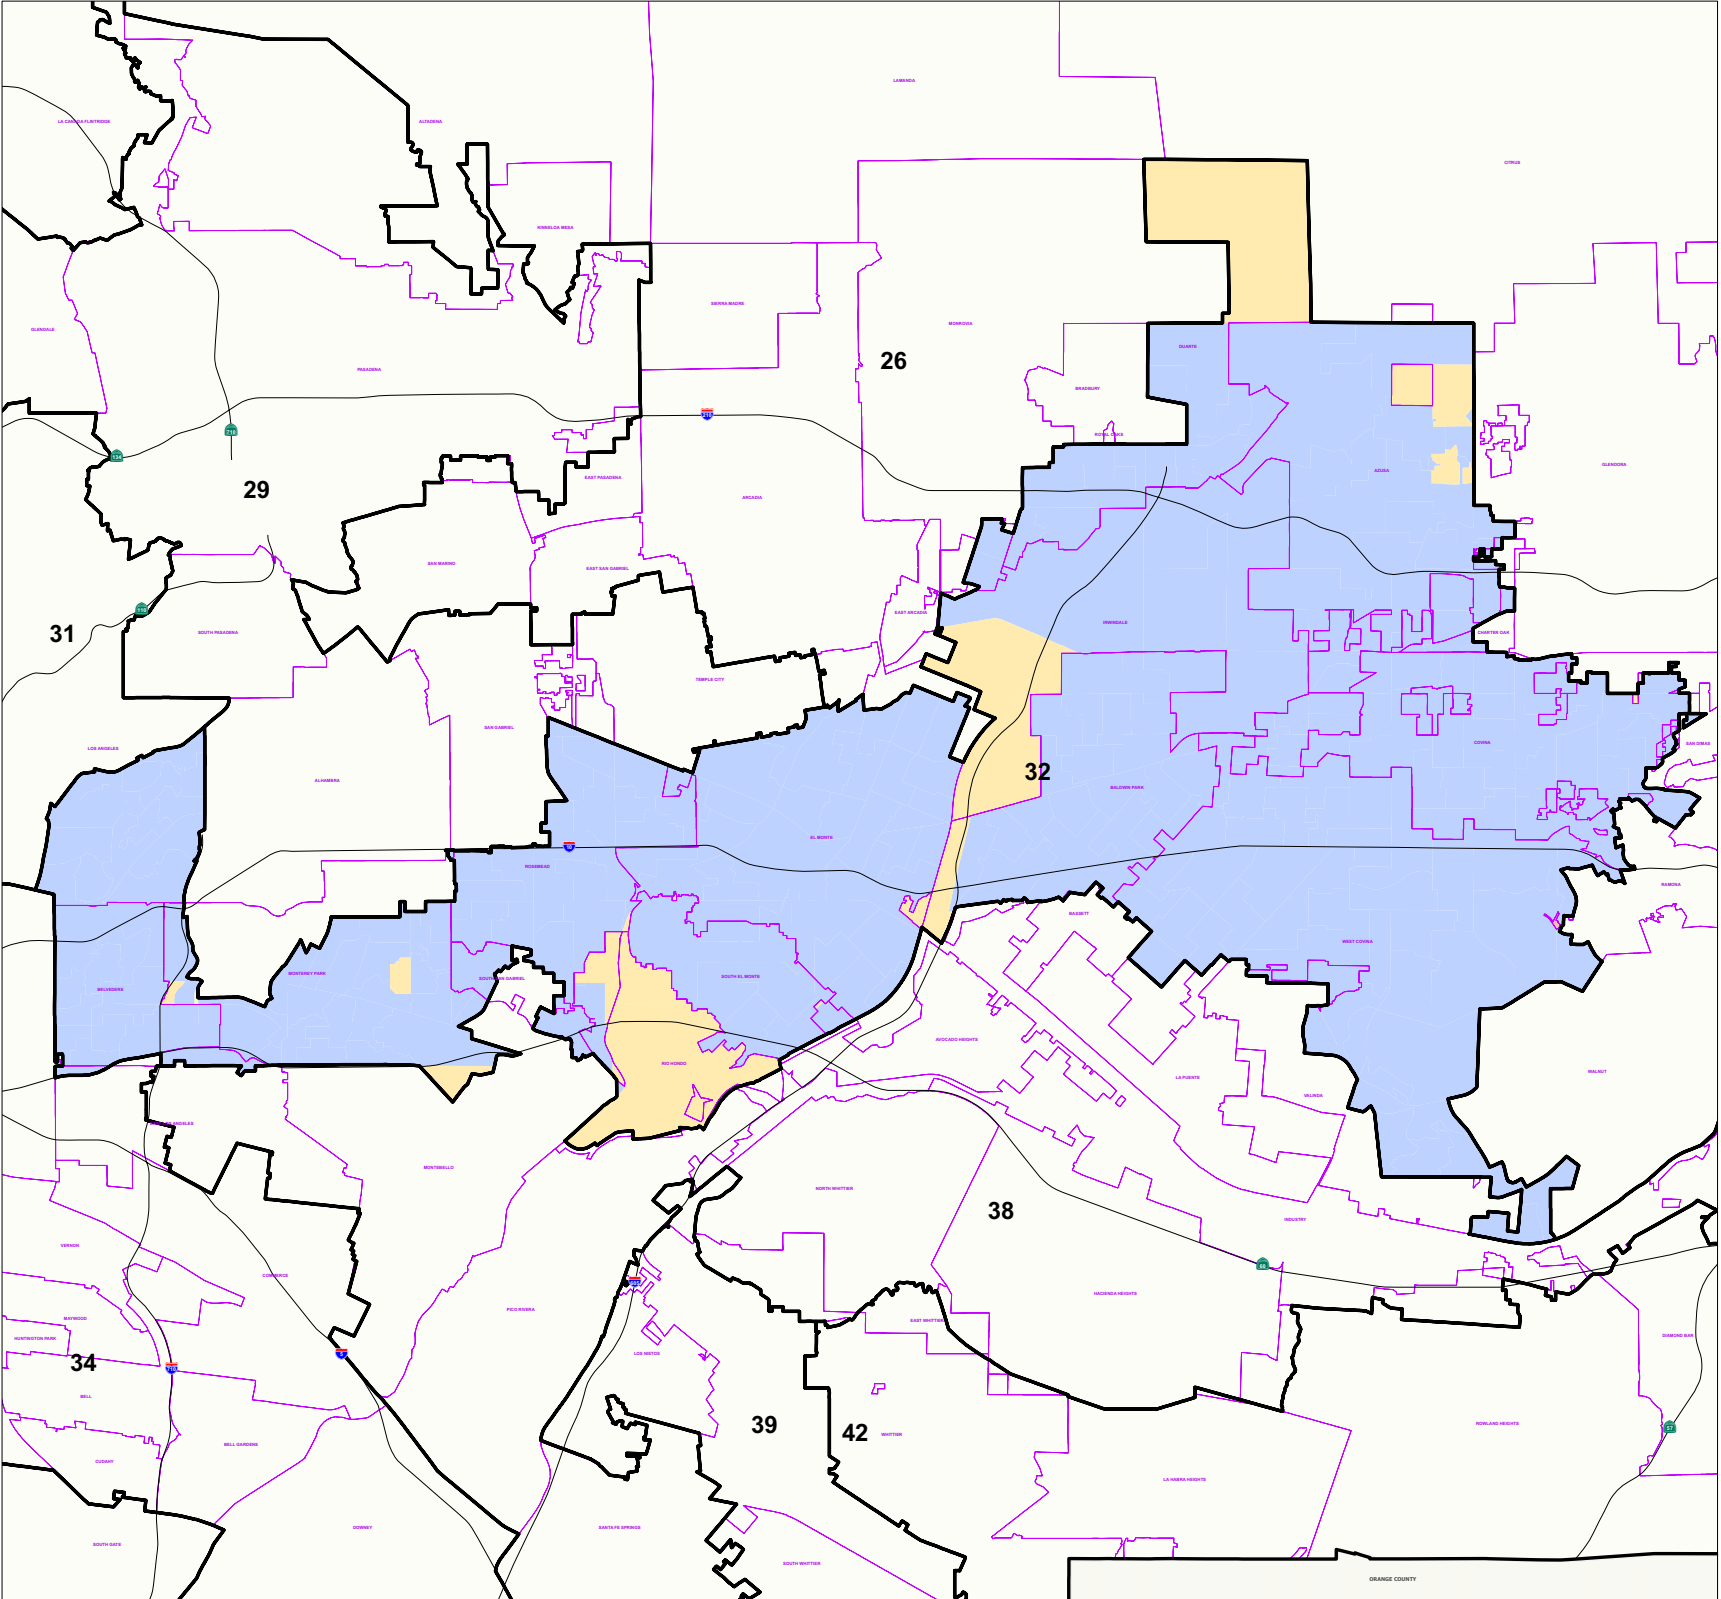

**2008 Presidential
General Election**

**32nd Congressional District
Age 60-69 Votes Cast
by Election Precinct**

1. **Legend**
2. Congressional District
   - Communities
   - **Votes by Age 60-69**
     - 0 Percent
     - 1-25%
     - 26-50%
     - 51-75%
     - 76-100%

0.153 0.6 0.9 1.2
Miles

Thursday, January 8, 2009

ORANGE COUNTY