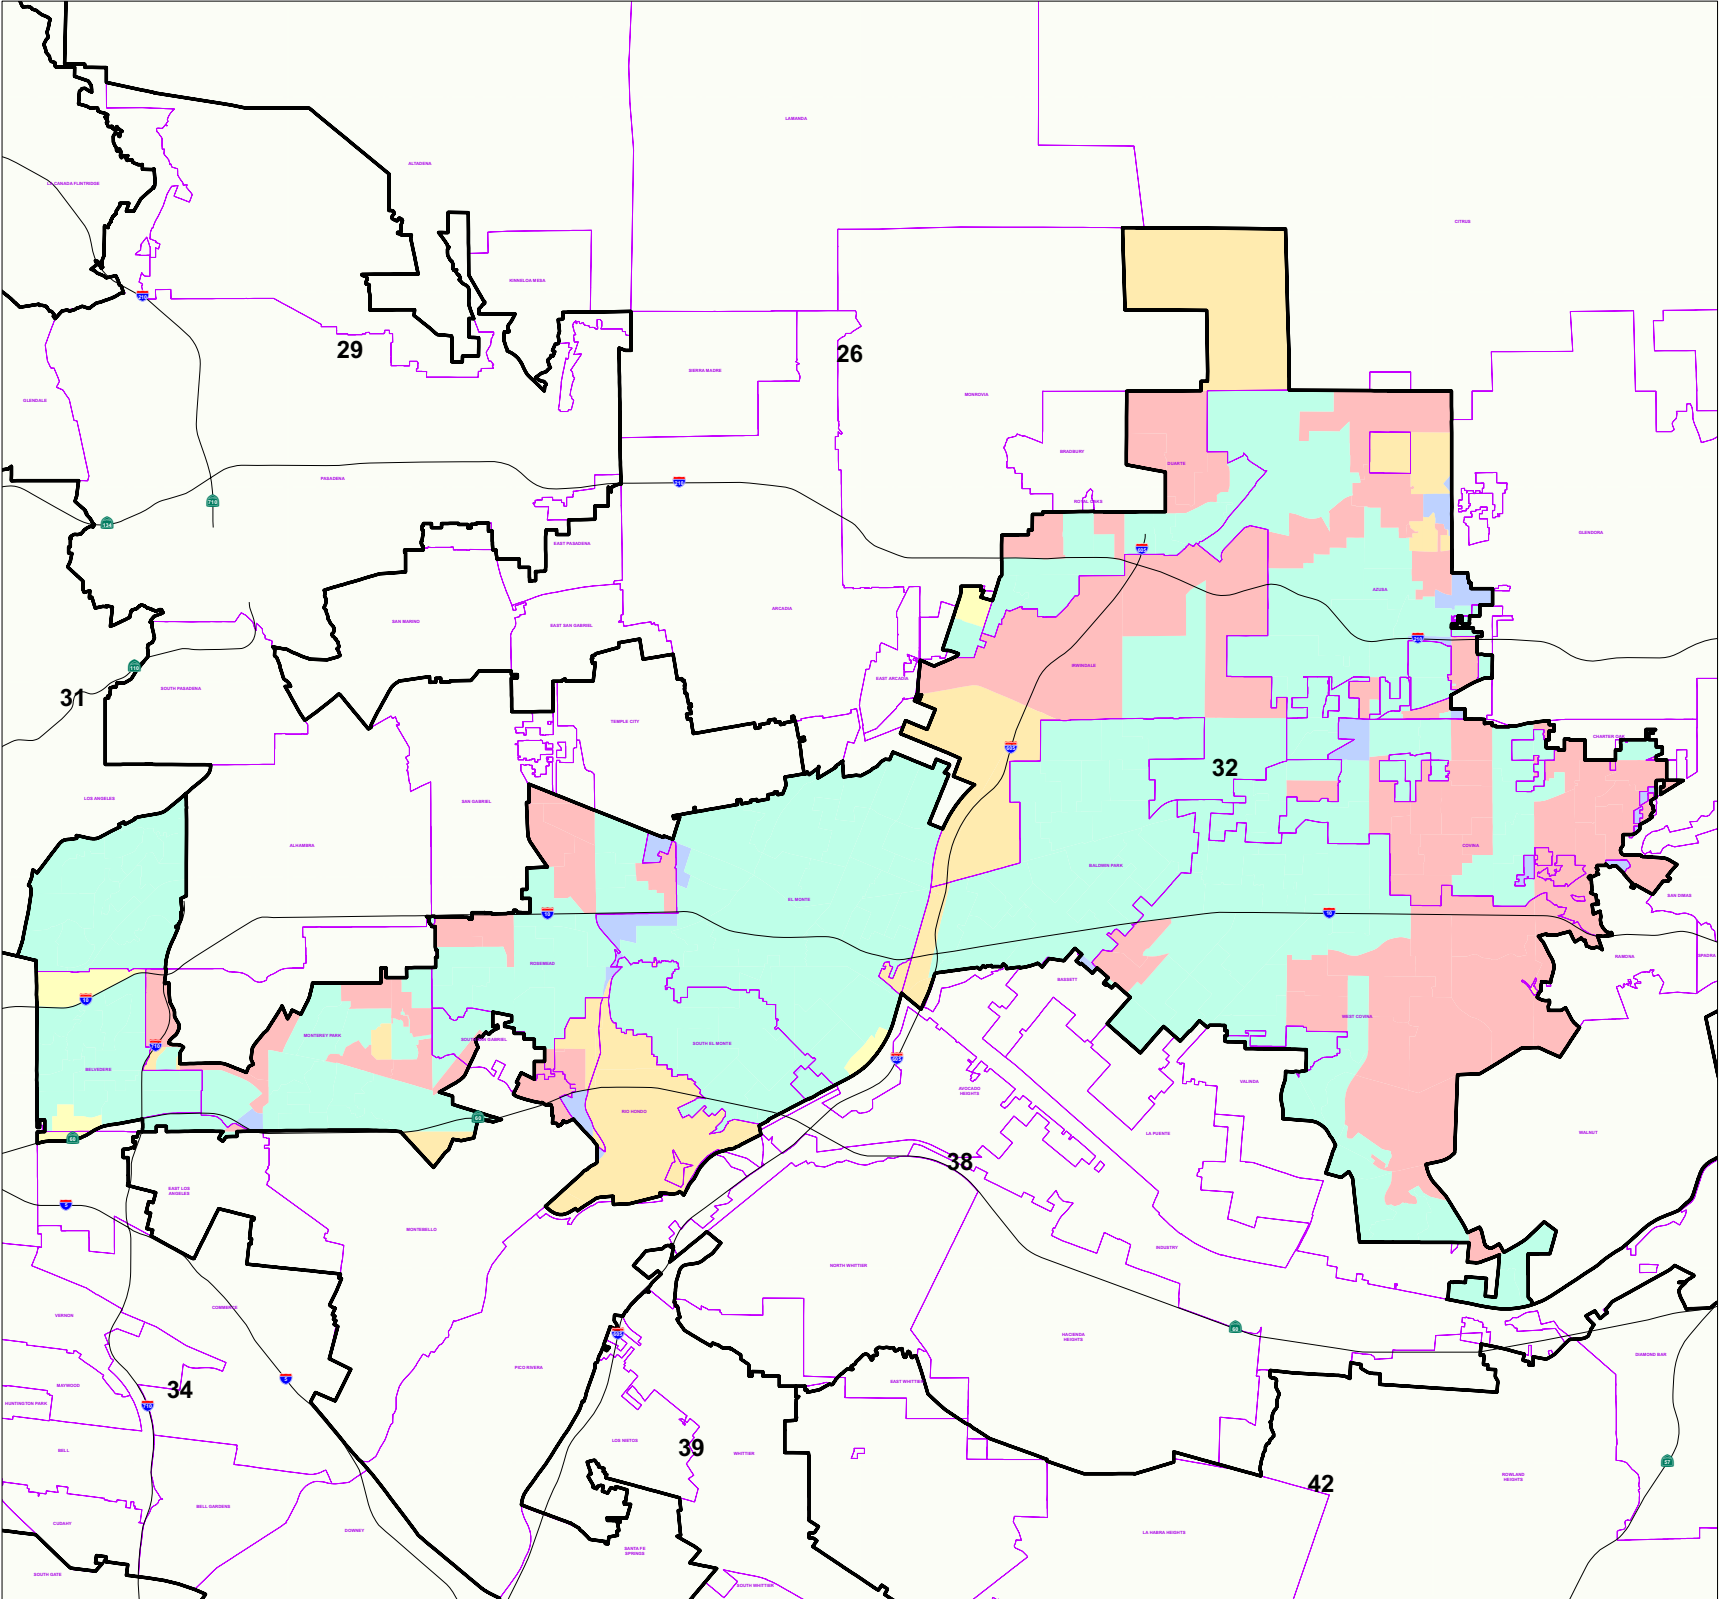

**2008 Presidential
General Election**

**32nd Congressional District
Votes for Obama
by Election Precinct**

Legend

- Congressional District
- Communities
- **Votes for President**
- 0 Percent
- 1 - 25%
- 26 - 50%
- 51 - 75%
- 76 - 100%

Thursday, January 8, 2009