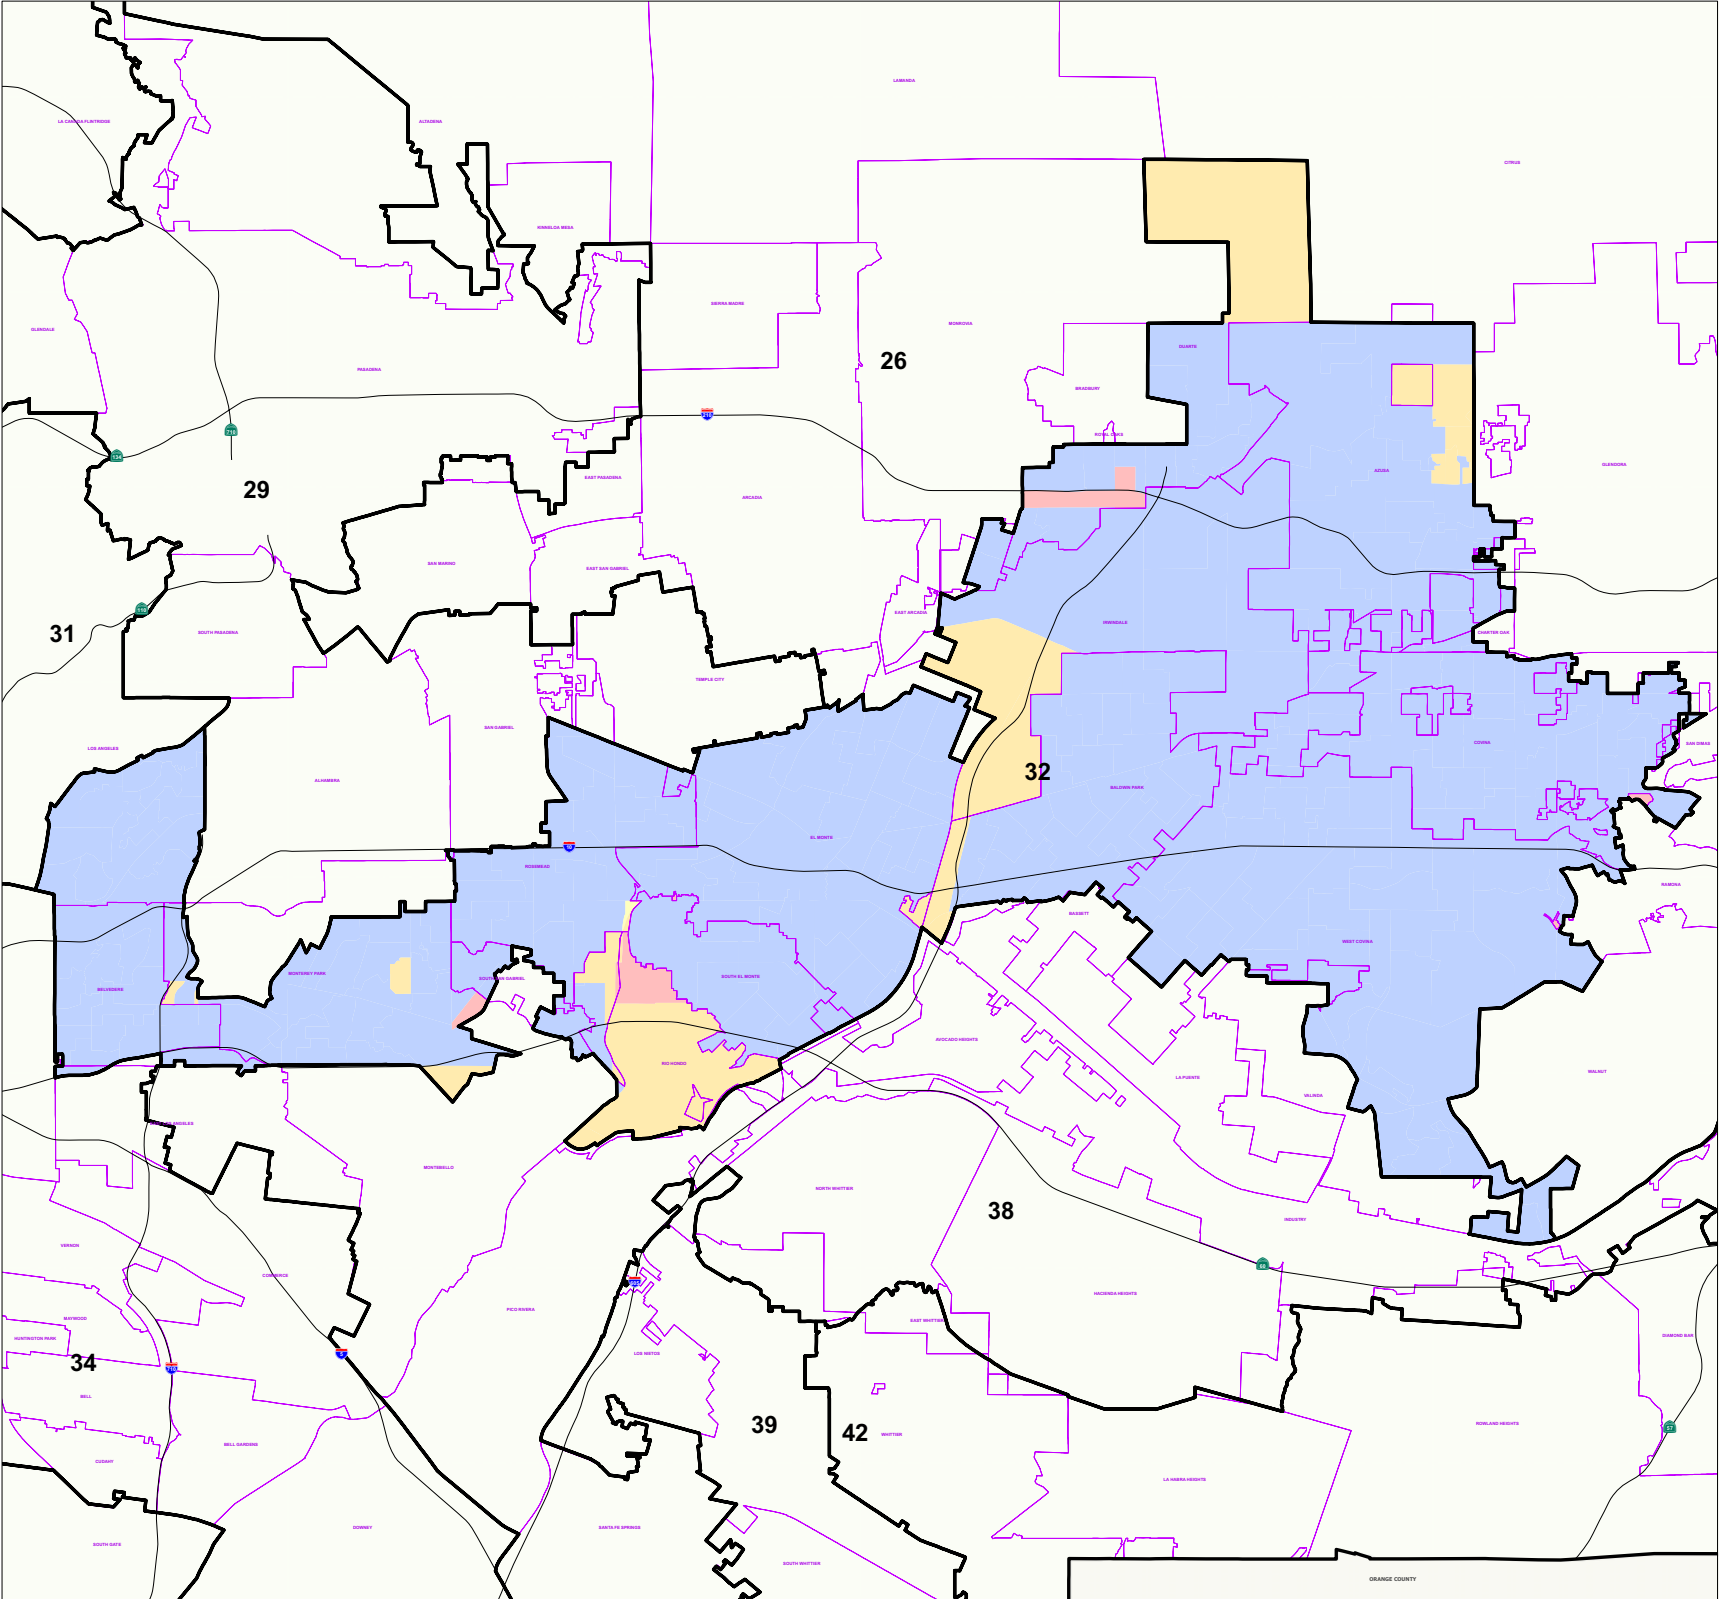

**2008 Presidential
General Election**

**32nd Congressional District
Age over 70 Votes Cast
by Election Precinct**

Legend

- Congressional District
- Communities
- **Votes by Age Over 70**
  - 0 Percent
  - 1-25%
  - 26-50%
  - 51-75%
  - 76-100%